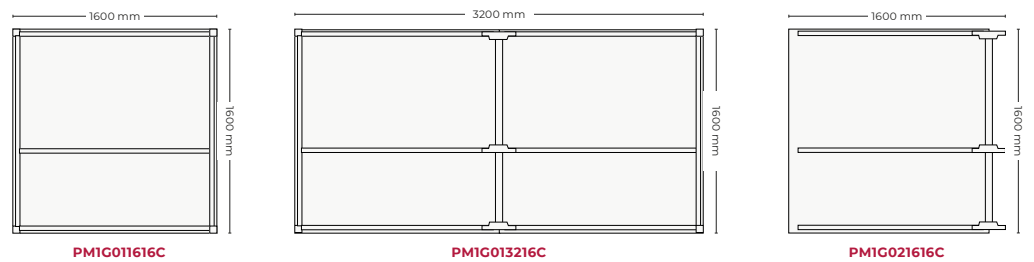

Double & Progression tables · Wide 1600 mm

Quadruple & Progression tables · Wide 1600 mm

Progression tables · Width 1600 mm

Meeting tables · Width 1000 mm

Meeting tables · Width 1200 mm

Meeting tables · Width 1400 mm

Meeting tables · Width 1600 mm

Meeting tables · Height 1000 mm

Functionalities

Description of model with steel supports

- 1** Table top made of melamine with 5 cm edge.
- 2** Metallic legs of 5x5 cm with quick joint system. Internal metallic structure in steel tube 3x3 cm.
- 3** Leveling support made of PP with anti-slip soleplate.
- 4** Suspended electrification channel for double tables with height adjustment.
- 5** Tabletop divider upholstered with sound-absorbing properties anchored to the structure.
- 6** Leg covered with metal totem for cable ducting.
- 7** Push Latch "T" electrification output.