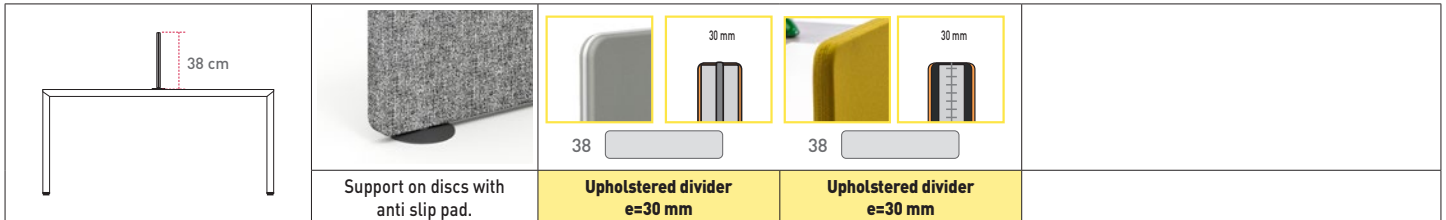

EXAMPLE OF AN ORDER

Model	Bracket finish	Divider Finish	Final Reference
DLN432 Screen mobile Pack 2 units	N Black bracket	T82 Group T Upholstered	DLN432NT82

TABLE TOP DIVIDERS FOR: USE ON DOUBLE DESKS ET INDIVIDUAL DESKS AND CROSS USE ON DOUBLE PROGRESSIVE DESKS

Model Dimensions (A x B)	ZW43 110 38	ZW44 130 38	ZW45 150 38
	TABLE TOP DIVIDER FOR 120, 140 and 160 cm DESK	TABLE TOP DIVIDER FOR 140 and 160 cm DESK	TABLE TOP DIVIDER FOR 160 cm DESK

Coding required to configure reference.
They do not mean an increase in cost

Units / Pack		Pack 1 Unit	Pack 2 Units	Pack 1 Unit	Pack 2 Units	Pack 1 Unit	Pack 2 Units
Base Reference		ZW431	ZW432	ZW441	ZW442	ZW451	ZW452
Bracket finish	WHITE	0					
	BLACK	8					

FLEXIBLE PROFILE UPHOLSTERED DIVIDER e= 30 mm - h= 38 cm

Upholstered e=30 Flexible profile	GROUP	Group	Code	110		130		150	
				Pack 1 Unit	Pack 2 Units	Pack 1 Unit	Pack 2 Units	Pack 1 Unit	Pack 2 Units
GROUP 0	GROUP 0	Group T	3T--	180,60	344,40	186,20	358,40	198,80	386,40
		Group AE	3AE--	207,20	397,60	218,40	422,80	259,00	506,80
	Group AO	3AO--							
	GROUP 2	Group D	3D--	217,00	425,60	232,40	450,80	287,00	558,60
		Group M	3M--						

Model Dimensions (A x B)	DLN43 110 38	DLN44 130 38	DLN45 150 38
	TABLE TOP DIVIDER FOR 140 and 160 cm DESK	TABLE TOP DIVIDER FOR 140 and 160 cm DESK	TABLE TOP DIVIDER FOR 160 cm DESK

Units / Pack		Pack 1 Unit	Pack 2 Units	Pack 1 Unit	Pack 2 Units	Pack 1 Unit	Pack 2 Units
Base Reference		DLN431	DLN432	DLN441	DLN442	DLN451	DLN452
Bracket finish	WHITE	B					
	BLACK	N					

SEWN AND SHEATHED UPHOLSTERED DIVIDER e= 30 mm - h= 38 cm

Upholstered e=30 Sewn and sheathed	GROUP	Group	Code	110		130		150	
				Pack 1 Unit	Pack 2 Units	Pack 1 Unit	Pack 2 Units	Pack 1 Unit	Pack 2 Units
GROUP 0	GROUP 0	Group T	T--	212,80	414,40	218,40	428,40	235,20	456,40
		Group AE	AE--	239,40	467,60	253,40	498,40	294,00	574,00
	Group AO	AO--							
	GROUP 2	Group D	D--	252,00	494,20	267,40	522,20	320,60	628,60
		Group M	M--						
		Group A	A--						
	GROUP 3	Group A	A--	298,20	585,20	319,20	625,80	380,80	749,00