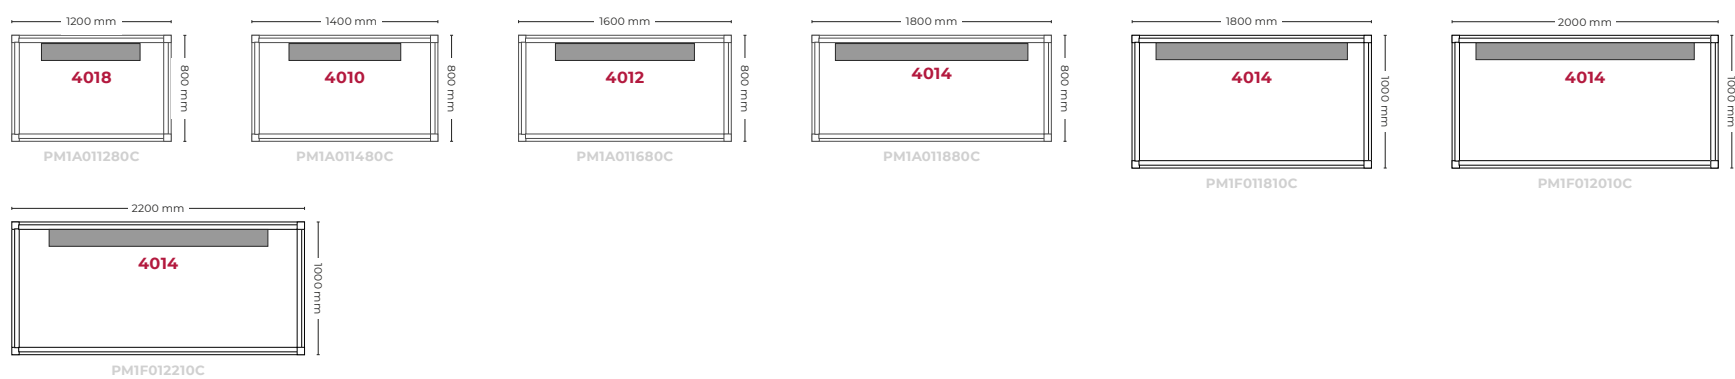

FLEXIBLE POLYSTYRENE FINISH		
White	0	33,60
Black	8	

Accessories electrification systems Individual desks					
MEASURES		400 x 120 x 130 mm		310,5 x 90,9 x 110,3 mm	
COMPATIBILITY		Container for electrification accessories with P, Q and R wiring access.		Container for electrification accessories with T wiring access.	
PACKS		Pack 1 unit		Pack 2 units	
REFERENCE		CQR11		CQR12	
		Pack 1 unit		Pack 2 units	
		T11		T12	

FINISHES					
White	0	68,60	133,00	53,20	102,20
Black	8				

Compatibility of cable container for individual and meeting desks

Simple Cable tray Individual desks									
MEASURES		830 x 80 x 140 mm		1030 x 80 x 140 mm		1230 x 80 x 140 mm		1430 x 80 x 140 mm	
COMPATIBILITY		1200 mm desks		1400 mm desks		1600 mm desks		1800, 2000 and 2200 mm desks	
PACKS		Pack 1 unit		Pack 1 unit		Pack 1 unit		Pack 1 unit	
REFERENCE		4018		4010		4012		4014	

STRUCTURE					
White	0	61,60	64,40	67,20	72,80
Black	8				

Compatibility of channels for individual and meeting desks

Power and data connection compatibility for meeting desks

Locate the requested table model to order the necessary power connection units for all meeting desks.

EXAMPLE 01

COMPONENTS	DESCRIPTION	UNITS
PM1G012212CBFM0000PC	Meeting table 220 x 120 cm with PC cable access	x1
XELBCP122081EU99	Power connection with 2 sockets + 2 USB charging sockets and without cover	x1
· GX21	2 metres extension cable, end power entry. EU · 220v	x1
· GX22	Connection spread kit	INCLUDED