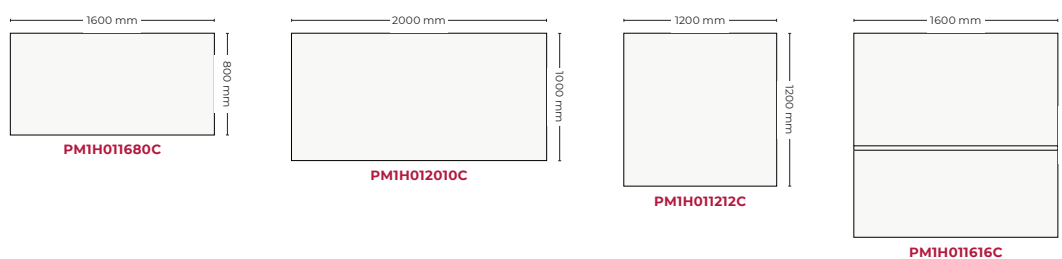

Double & Progression tables · Wide 1600 mm

Quadruple & Progression tables · Wide 1600 mm

Progression tables · Width 1600 mm

Meeting tables · Width 1000 mm

Meeting tables · Width 1200 mm

Meeting tables · Width 1400 mm

Meeting tables · Width 1600 mm

Meeting tables · Height 1000 mm

Functionalities

Description of model with steel supports

- 1** Table top made of melamine with 5 cm edge.
- 2** Metallic legs of 5x5 cm with quick joint system. Internal metallic structure in steel tube 3x3 cm.
- 3** Leveling support made of PP with anti-slip soleplate.
- 4** Suspended electrification channel for double tables with height adjustment.
- 5** Tabletop divider upholstered with sound-absorbing properties anchored to the structure.
- 6** Leg covered with metal totem for cable ducting.
- 7** Push Latch "T" electrification output.