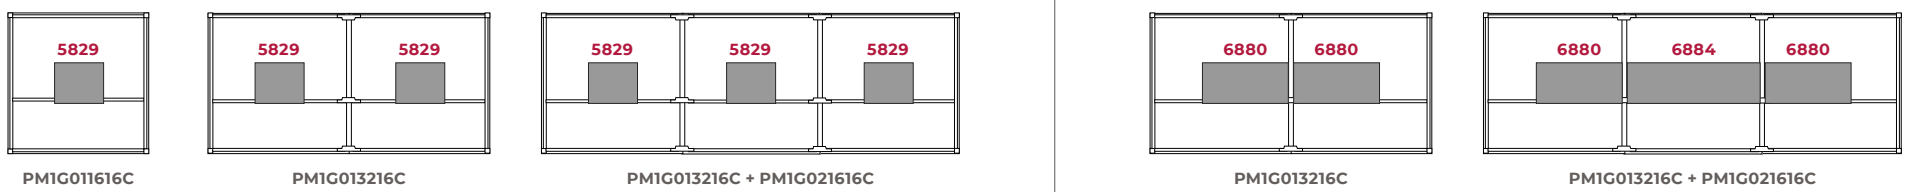

Cable tray fixed Width Meeting desks

MEASURES	500 x 420 x 38 mm	840 x 290 x 38 mm	1000,4 x 290 x 38 mm	1440 x 290 x 38 mm
COMPATIBILITY	With meeting desk	With desks PM1G011612C	With desks PM1G013212C and PM1G012212C	With desks PM1G021612C
REFERENCE	5829	XPMTTC1B58429A	5880	5884

STRUCTURE

White	0	70,00	91,00	99,40	119,00
Black	8				

Fixed height cable tray Meeting desks

MEASURES	1040 x 420 x 38 mm	1240 x 420 x 38 mm	1440 x 420 x 38 mm
COMPATIBILITY	Central desks of the 1200mm progressions. - Desks for individual use of 1400 and 1600 mm. - 1400 and 1600 mm. quadruple desks or progression end desks.	Central desks of the 1400mm progressions.	Central desks of the 1600mm progressions.
REFERENCE	6880	6882	6884

STRUCTURE

White	0	105,00	112,00	120,40
Black	8