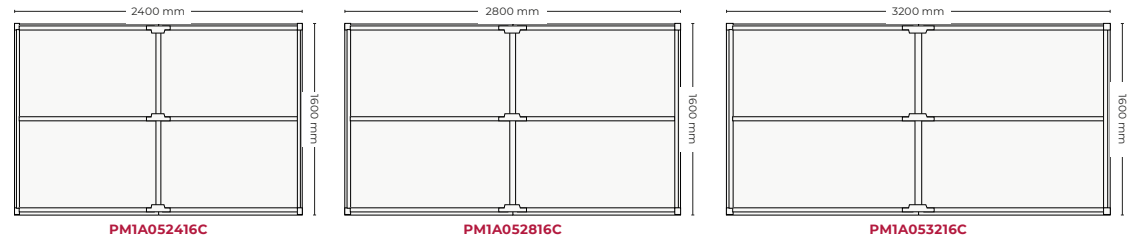

Double & Progression tables · Wide 1600 mm

Quadruple & Progression tables · Wide 1600 mm

Progression tables · Width 1600 mm

Meeting tables · Width 1000 mm

Meeting tables · Width 1200 mm

Meeting tables · Width 1400 mm

Meeting tables · Width 1600 mm

Meeting tables · Height 1000 mm

Functionalities

Description of model with steel supports

- 1** Table top made of melamine with 5 cm edge.
- 2** Metallic legs of 5x5 cm with quick joint system. Internal metallic structure in steel tube 3x3 cm.
- 3** Leveling support made of PP with anti-slip soleplate.
- 4** Suspended electrification channel for double tables with height adjustment.
- 5** Tabletop divider upholstered with sound-absorbing properties anchored to the structure.
- 6** Leg covered with metal totem for cable ducting.
- 7** Push Latch "T" electrification output.