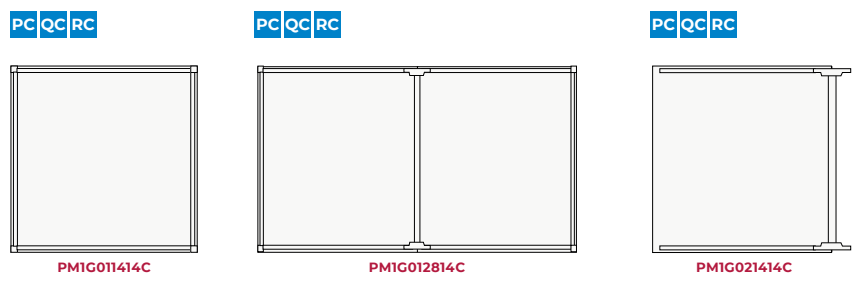

Quadruple & Progression tables · Wide 1600 mm

Progression tables · Width 1600 mm

Meeting tables · Width 1000 mm

Meeting tables · Width 1200 mm

Meeting tables · Width 1400 mm

Meeting tables · Width 1600 mm

Meeting tables · Height 1000 mm

Individual operating tables Width 800 mm					
	MEASURES	1200 x 800 mm	1400 x 800 mm	1600 x 800 mm	1800 x 800 mm
	LEVELERS	Height 740 mm	Height 740 mm	Height 740 mm	Height 740 mm
	REFERENCE	PM1A011280C	PM1A011480C	PM1A011680C	PM1A011880C