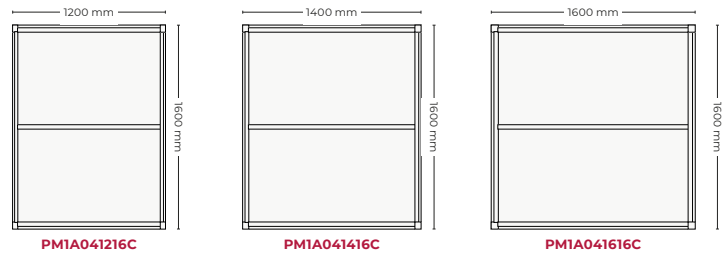

Prices shown are not the final selling price.
To obtain the list price, multiply the price by 2.65.
Prices effective as February 2024.

PRISMA

By Sylvain Carlet &
Isern Serra

Program of tables

Individual operating tables · Width 800 mm

Double & Progression tables · Wide 1600 mm

Quadruple & Progression tables · Wide 1600 mm

Progression tables · Width 1600 mm

Meeting tables · Width 1000 mm

Meeting tables · Width 1200 mm

Meeting tables · Width 1400 mm

Meeting tables · Width 1600 mm

Meeting tables · Height 1000 mm

Functionalities

Description of model with steel supports

- 1** Table top made of melamine with 5 cm edge.
- 2** Metallic legs of 5x5 cm with quick joint system. Internal metallic structure in steel tube 3x3 cm.
- 3** Leveling support made of PP with anti-slip soleplate.
- 4** Suspended electrification channel for double tables with height adjustment.
- 5** Tabletop divider upholstered with sound-absorbing properties anchored to the structure.
- 6** Leg covered with metal totem for cable ducting.
- 7** Push Latch "T" electrification output.