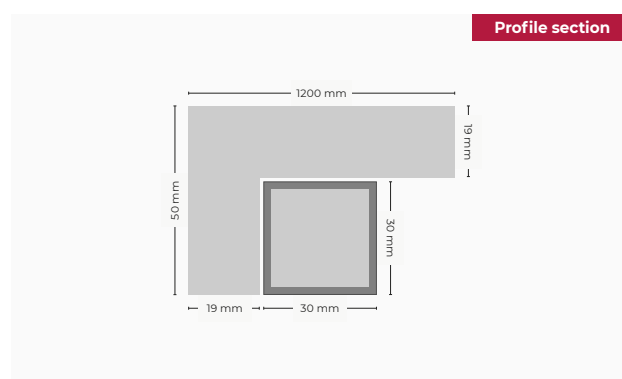

Double & Progression tables · Wide 1600 mm

Quadruple & Progression tables · Wide 1600 mm

Progression tables · Width 1600 mm

Meeting tables · Width 1000 mm

Meeting tables · Width 1200 mm

Meeting tables · Width 1400 mm

Meeting tables · Width 1600 mm

Meeting tables · Height 1000 mm

Functionalities

Description of model with steel supports

- 1** Table top made of melamine with 5 cm edge.
- 2** Metallic legs of 5x5 cm with quick joint system. Internal metallic structure in steel tube 3x3 cm.
- 3** Leveling support made of PP with anti-slip soleplate.
- 4** Suspended electrification channel for double tables with height adjustment.
- 5** Tabletop divider upholstered with sound-absorbing properties anchored to the structure.
- 6** Leg covered with metal totem for cable ducting.
- 7** Push Latch "T" electrification output.

Surfaces and structure

Table tops made of 19 mm chipboard with steel bottom structure. Tabletop thickness of 5 cm made of 1.9 cm perimeter molding with 2 mm thick rounded edge, highly durable and recyclable. 5x5 cm section leg structure made of 1.5 mm thick hot-rolled and pickled steel profile, finished with epoxy paint in white and wood-like finishes. Table top structure of section 3x3 cm made of hot-rolled steel profile and pickled 2 mm thick, in black and white finish.

Recessed legs

Straight 1600 mm and 1200 mm wide tables with progression and central legs recessed from the table edge for operational configurations of 4 or more workstations or meeting tables, facilitating mobility. **Recessed leg 410 mm on 1600 mm tables and 310 mm on 1200 mm tables.**