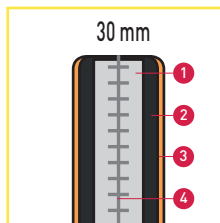

UPHOLSTERED SCREEN. SEWAN AND SEATHED - e=30mm

- ① 19 mm thick Chipboard
- ② Foam thickness e= 5 mm and 60 Kg/m³ density (etotal= 30 mm)
- ③ Different fabrics available glued using water glue.
  - Optional acoustic or fire resistant fabrics for projects.
- ④ Sewn and sheathed.