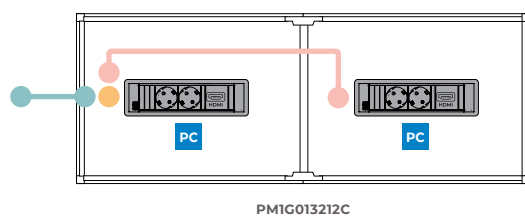

EXAMPLE 02

COMPONENTS	DESCRIPTION	UNITS
PM1G013212CBFM0000PC	Meeting table 320 x 160 cm with PC cable access	x1
XELBCP222081EU99	Power connection with 2 sockets + 1 HDMI and without cover	x2
· GX21	2 metres extension cable, end power entry. EU · 220v	x1
· GX22	Connection spread kit	x1
· GX20	Extension cable (1'5 m.)	x1