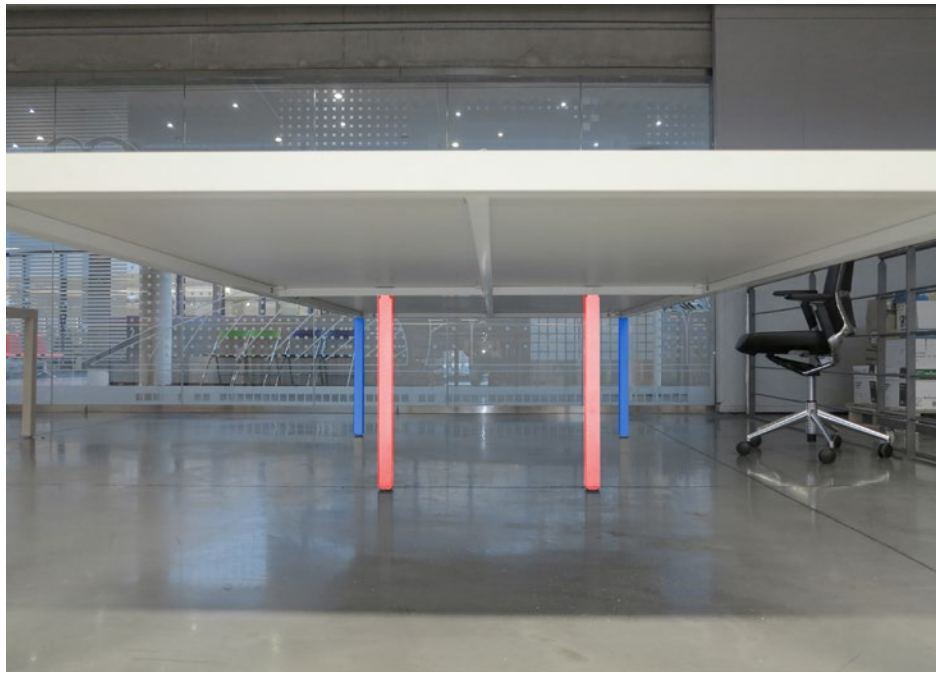

Meeting tables · Width 1600 mm

Meeting tables · Height 1000 mm

Functionalities

Description of model with steel supports

- 1** Table top made of melamine with 5 cm edge.
- 2** Metallic legs of 5x5 cm with quick joint system. Internal metallic structure in steel tube 3x3 cm.
- 3** Leveling support made of PP with anti-slip soleplate.
- 4** Suspended electrification channel for double tables with height adjustment.
- 5** Tabletop divider upholstered with sound-absorbing properties anchored to the structure.
- 6** Leg covered with metal totem for cable ducting.
- 7** Push Latch "T" electrification output.

Surfaces and structure

Table tops made of 19 mm chipboard with steel bottom structure. Tabletop thickness of 5 cm made of 1.9 cm perimeter molding with 2 mm thick rounded edge, highly durable and recyclable. 5x5 cm section leg structure made of 1.5 mm thick hot-rolled and pickled steel profile, finished with epoxy paint in white and wood-like finishes. Table top structure of section 3x3 cm made of hot-rolled steel profile and pickled 2 mm thick, in black and white finish.

Recessed legs

Straight 1600 mm and 1200 mm wide tables with progression and central legs recessed from the table edge for operational configurations of 4 or more workstations or meeting tables, facilitating mobility. **Recessed leg 410 mm on 1600 mm tables and 310 mm on 1200 mm tables.**