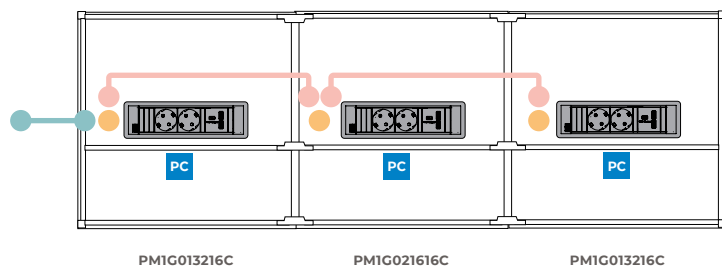

Example of power connection

Please refer to the following examples to order all the components required for the desired configuration. The **GX21** mains power cable must always be ordered. The power distributor **GX22** is included in the power connection with USB charging. In case of ordering a table with progressive desk and **power connection with HDMI**, the **GX22 connection spread kit** must be ordered for the progressive desk.

EXAMPLE 01

COMPONENTS	DESCRIPTION	UNITS
PM1G012212CBFM0000PC	Meeting table 220 x 120 cm with PC cable access	x1
XELBCP122081EU99	Power connection with 2 sockets + 2 USB charging sockets and without cover	x1
· GX21	2 metres extension cable, end power entry. EU · 220v	x1
· GX22	Connection spread kit	INCLUDED

EXAMPLE 02

COMPONENTS	DESCRIPTION	UNITS
PM1G013212CBFM0000PC	Meeting table 320 x 160 cm with PC cable access	x1
XELBCP222081EU99	Power connection with 2 sockets + 1 HDMI and without cover	x2
· GX21	2 metres extension cable, end power entry. EU · 220v	x1
· GX22	Connection spread kit	x1
· GX20	Extension cable (1'5 m.)	x1

EXAMPLE 03

COMPONENTS	DESCRIPTION	UNITS
PM1G013216CBFM0000PC	Meeting table 320 x 160 cm with PC cable access	x1
PM1G021616CBFM0000PC	Extension table 160 x 160 cm with PC cable access	x1
XELBCP122081EU99	Power connection with 2 sockets + 2 USB charging sockets and without cover	x3
· GX21	2 metres extension cable, end power entry. EU · 220v	x1
· GX22	Connection spread kit	INCLUDED
· GX20	Extension cable (1'5 m.)	x2