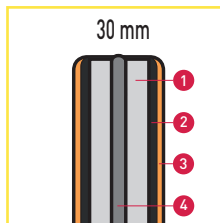

■ **DESK MOUNTED SCREENS OFFER**

GLASS SCREEN - e=8mm

Laminated Security Glass (4+4 mm) / Tempered glass (8 mm)

METHACRYLATE SCREEN - e=8mm

8 mm thick White Methacrylate

UPHOLSTERED SCREEN WITH FLEXIBLE PROFILE - e=30mm