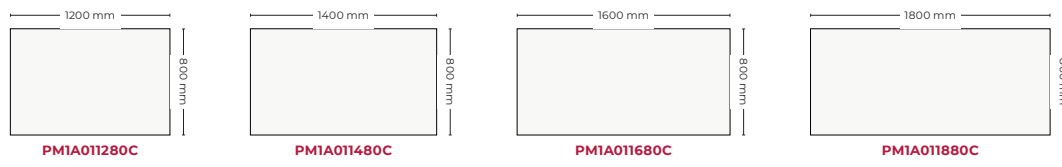

Prices shown are not the final selling price.
To obtain the list price, multiply the price by 2.65.
Prices effective as February 2024.

PRISMA

By Sylvain Carlet &
Isern Serra

Program of tables

Individual operating tables · Width 800 mm

Double & Progression tables · Wide 1600 mm

Quadruple & Progression tables · Wide 1600 mm

Progression tables · Width 1600 mm

Meeting tables · Width 1000 mm

Meeting tables · Width 1200 mm

Meeting tables · Width 1400 mm

Meeting tables · Width 1600 mm

Meeting tables · Height 1000 mm

Functionalities

Description of model with steel supports

- 1** Table top made of melamine with 5 cm edge.
- 2** Metallic legs of 5x5 cm with quick joint system. Internal metallic structure in steel tube 3x3 cm.
- 3** Leveling support made of PP with anti-slip soleplate.
- 4** Suspended electrification channel for double tables with height adjustment.
- 5** Tabletop divider upholstered with sound-absorbing properties anchored to the structure.
- 6** Leg covered with metal totem for cable ducting.
- 7** Push Latch "T" electrification output.