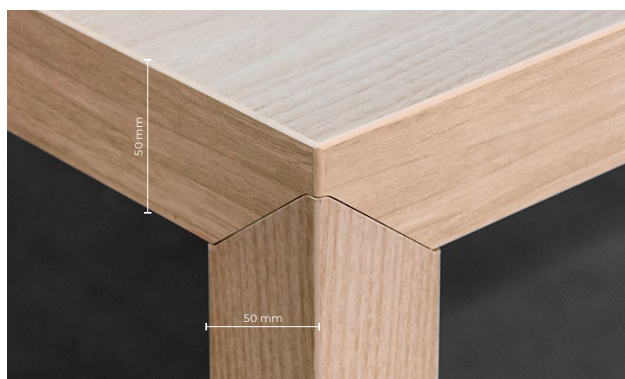

Meeting tables · Width 1600 mm

Meeting tables · Height 1000 mm

Functionalities

Description of model with steel supports

- 1** Table top made of melamine with 5 cm edge.
- 2** Metallic legs of 5x5 cm with quick joint system. Internal metallic structure in steel tube 3x3 cm.
- 3** Leveling support made of PP with anti-slip soleplate.
- 4** Suspended electrification channel for double tables with height adjustment.
- 5** Tabletop divider upholstered with sound-absorbing properties anchored to the structure.
- 6** Leg covered with metal totem for cable ducting.
- 7** Push Latch "T" electrification output.

Surfaces and structure

Table tops made of 19 mm chipboard with steel bottom structure. Tabletop thickness of 5 cm made of 1.9 cm perimeter molding with 2 mm thick rounded edge, highly durable and recyclable. 5x5 cm section leg structure made of 1.5 mm thick hot-rolled and pickled steel profile, finished with epoxy paint in white and wood-like finishes. Table top structure of section 3x3 cm made of hot-rolled steel profile and pickled 2 mm thick, in black and white finish.