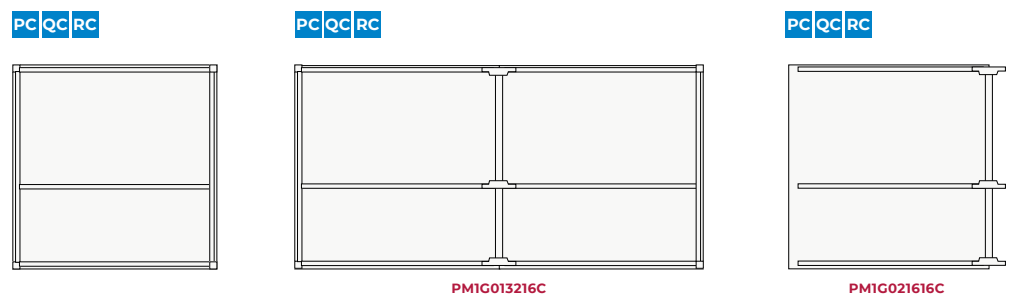

Quadruple & Progression tables · Wide 1600 mm

Progression tables · Width 1600 mm

Meeting tables · Width 1000 mm

Meeting tables · Width 1200 mm

Meeting tables · Width 1400 mm

Meeting tables · Width 1600 mm

Meeting tables · Height 1000 mm

Individual operating tables Width 800 mm					
	MEASURES	1200 x 800 mm	1400 x 800 mm	1600 x 800 mm	1800 x 800 mm
	LEVELERS	Height 740 mm	Height 740 mm	Height 740 mm	Height 740 mm
	REFERENCE	PM1A011280C	PM1A011480C	PM1A011680C	PM1A011880C