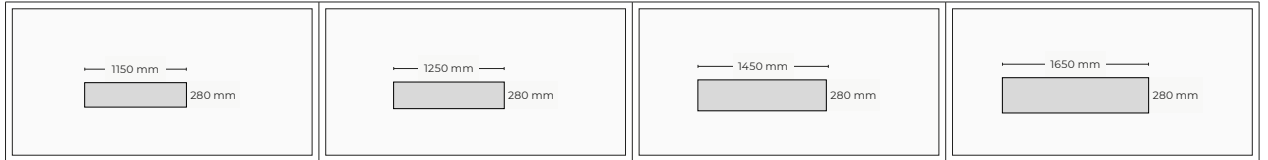

Available complements

Modesty panel
Only for individual desks

MEASURES	1150 x 280 mm	1250 x 280 mm	1450 x 280 mm	1650 x 280 mm
COMPATIBILITY	1400 mm desks	1600 and 2100 mm desks	1800 mm desks	2000 and 2200 mm desks
REFERENCE	XPMFA11128	XPMFA11228	XPMFA11428	XPMFA11628

BRACKETS FINISH

White	00	64,40	65,80	72,80	77,00
Black	08				

SURFACE FINISH

White	M00				
Lime Oak	M11				
Light Oak	M10				
Chestnut	M07				
Dark Oak	M14