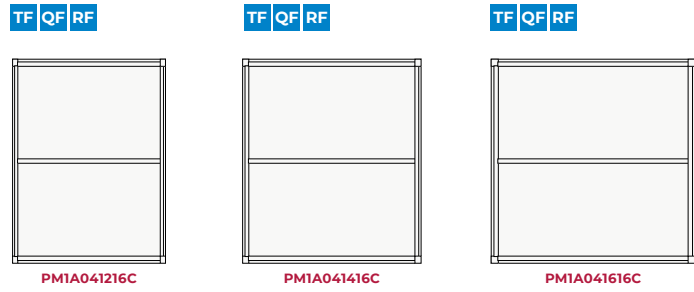

Centered access

Centered access

Meeting desks - 100 cm height

Centered access

Centered access

Program of tables

Individual operating tables · Width 800 mm

Double & Progression tables · Wide 1600 mm

Quadruple & Progression tables · Wide 1600 mm

Progression tables · Width 1600 mm

Meeting tables · Width 1000 mm

Meeting tables · Width 1200 mm

Meeting tables · Width 1400 mm

Meeting tables · Width 1600 mm

Meeting tables · Height 1000 mm

Individual operating tables Width 800 mm					
	MEASURES	1200 x 800 mm	1400 x 800 mm	1600 x 800 mm	1800 x 800 mm
	LEVELERS	Height 740 mm	Height 740 mm	Height 740 mm	Height 740 mm
	REFERENCE	PM1A011280C	PM1A011480C	PM1A011680C	PM1A011880C