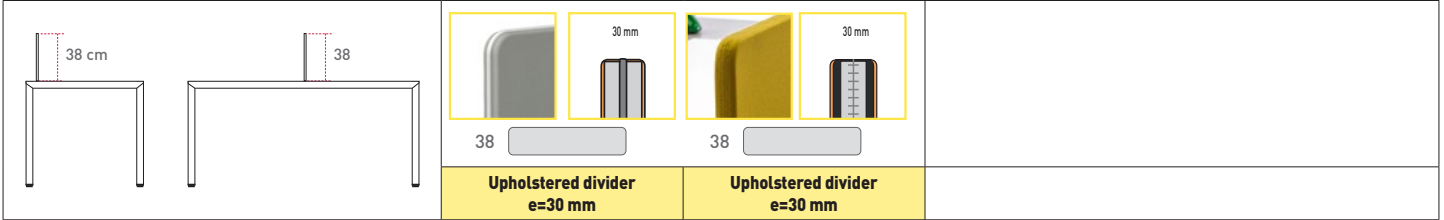

EXAMPLE OF AN ORDER

Model	Bracket finish	Divider Finish	Final Reference
DPM432 Screen for frontal use Pack 2 units	N Black bracket	T82 Group T Upholstered	DPM432NT82

TABLE TOP DIVIDERS FOR - FRONTAL USE ON INDIVIDUAL AND DOUBLE DESKS

Model Dimensions (A x B)	ZL43 110 38	ZL44 130 38	ZL45 150 38
	TABLE TOP DIVIDER FOR 120 and 160 cm DESK	TABLE TOP DIVIDER FOR 140 and 160 cm DESK	TABLE TOP DIVIDER FOR 160 cm DESK

Coding required to configure reference.
They do not mean an increase in cost

Units / Pack		Pack 1 Unit	Pack 2 Units	Pack 1 Unit	Pack 2 Units	Pack 1 Unit	Pack 2 Units
Base Reference		ZL431	ZL432	ZL441	ZL442	ZL451	ZL452
Bracket finish	WHITE	0					

FLEXIBLE PROFILE UPHOLSTERED DIVIDER e= 30 mm - h= 38 cm

Upholstered 11/2" Flexible profile	GROUP 0	Group T	3T--	154,00	294,00	159,60	306,60	172,20	333,20	
				180,60	347,20	191,80	371,00	232,40	453,60	
GROUP 1	Group AE	3AE--								
			Group AO	3AO--						
GROUP 2	Group D	3D--								
			Group M	3M--	193,20	373,80	205,80	400,40	261,80	508,20

Model Dimensions (A x B)	DPM43 110 38	DPM44 130 38	DPM45 150 38
	TABLE TOP DIVIDER FOR 120 and 160 cm DESK	TABLE TOP DIVIDER FOR 140 and 160 cm DESK	TABLE TOP DIVIDER FOR 160 cm DESK

Units / Pack		Pack 1 Unit	Pack 2 Units	Pack 1 Unit	Pack 2 Units	Pack 1 Unit	Pack 2 Units
Base Reference		DPM431	DPM432	DPM441	DPM442	DPM451	DPM452
Bracket finish	WHITE	B					

SEWN AND SHEATHED UPHOLSTERED DIVIDER e= 30 mm - h= 38 cm

Upholstered 11/2" Sewn and sheathed	GROUP 0	Group T	T--	187,60	362,60	194,60	378,00	208,60	403,20	
				214,20	415,80	229,60	448,00	267,40	520,80	
GROUP 1	Group AE	AE--								
			Group AO	AO--						
GROUP 2	Group D	D--								
			Group M	M--	225,40	441,00	242,20	470,40	295,40	575,40
GROUP 3	Group A	A--								
			273,00	533,40	294,00	572,60	354,20	694,40