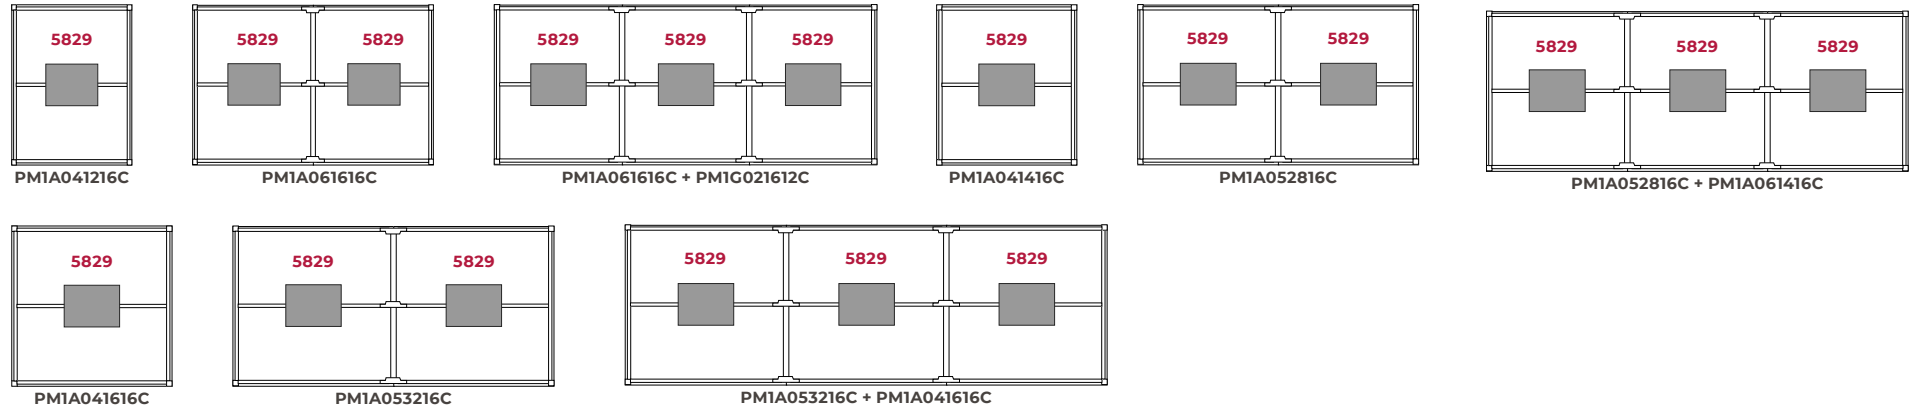

EXPLANATION OF USE OF THE CABLE TRAY - DOUBLE OPERATIVE DESKS AND EXTENDABLE DOUBLE DESKS

Use of cable tray on double operative desks and extendable double desks:

To use electrification cable tray on double and middle extension desks, ask for the corresponding/desired model, which is listed on the pricelist.

- 42cm width Cable tray - Length 50 cm: Usage on all Operative double desks - Length 50 cm.
- 42cm width Recessed Cable tray: Usage on all Operative double desks - Length 84 / 104 / 124 / 144 cm.

Fixed-height Cable tray compatibility for doubles, quads and progression desks