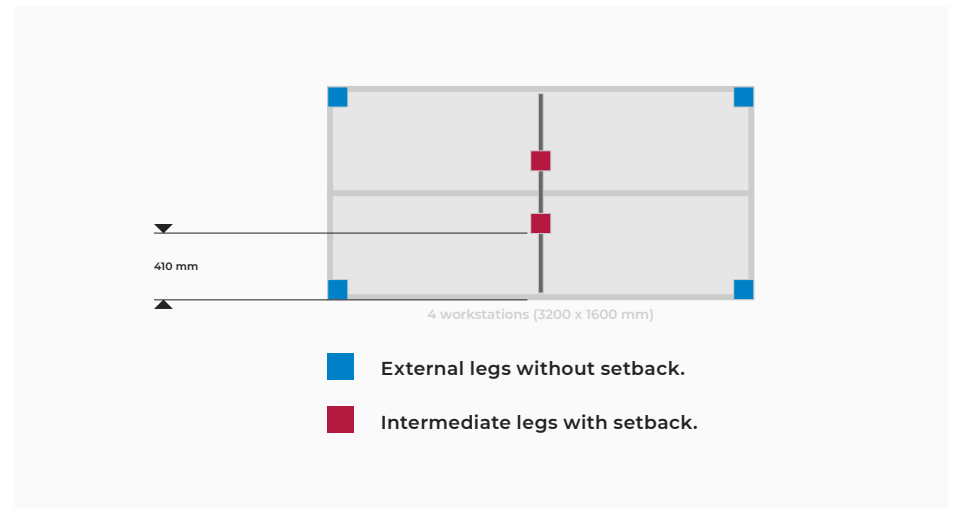

Meeting tables · Width 1600 mm

Meeting tables · Height 1000 mm

Functionalities

Description of model with steel supports

- 1** Table top made of melamine with 5 cm edge.
- 2** Metallic legs of 5x5 cm with quick joint system. Internal metallic structure in steel tube 3x3 cm.
- 3** Leveling support made of PP with anti-slip soleplate.
- 4** Suspended electrification channel for double tables with height adjustment.
- 5** Tabletop divider upholstered with sound-absorbing properties anchored to the structure.
- 6** Leg covered with metal totem for cable ducting.
- 7** Push Latch "T" electrification output.

Surfaces and structure

Table tops made of 19 mm chipboard with steel bottom structure. Tabletop thickness of 5 cm made of 1.9 cm perimeter molding with 2 mm thick rounded edge, highly durable and recyclable. 5x5 cm section leg structure made of 1.5 mm thick hot-rolled and pickled steel profile, finished with epoxy paint in white and wood-like finishes. Table top structure of section 3x3 cm made of hot-rolled steel profile and pickled 2 mm thick, in black and white finish.

Recessed legs

Straight 1600 mm and 1200 mm wide tables with progression and central legs recessed from the table edge for operational configurations of 4 or more workstations or meeting tables, facilitating mobility. **Recessed leg 410 mm on 1600 mm tables and 310 mm on 1200 mm tables.**