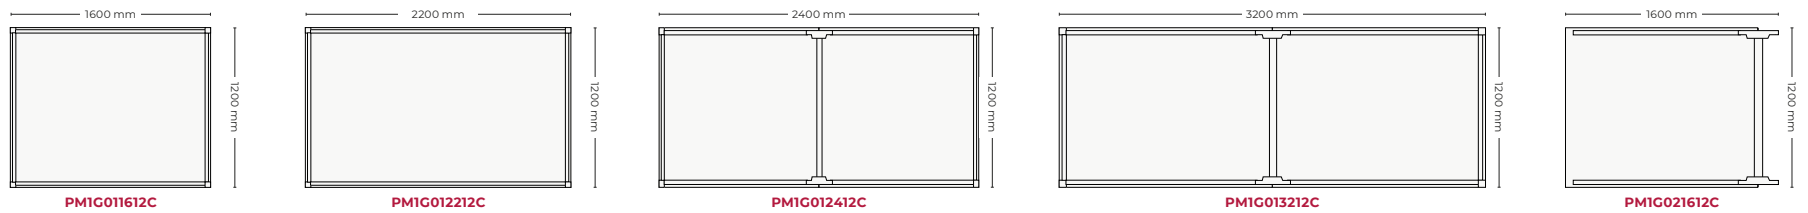

Double & Progression tables · Wide 1600 mm

Quadruple & Progression tables · Wide 1600 mm

Progression tables · Width 1600 mm

Meeting tables · Width 1000 mm

Meeting tables · Width 1200 mm

Meeting tables · Width 1400 mm

Meeting tables · Width 1600 mm

Meeting tables · Height 1000 mm

Functionalities

Description of model with steel supports

- 1** Table top made of melamine with 5 cm edge.
- 2** Metallic legs of 5x5 cm with quick joint system. Internal metallic structure in steel tube 3x3 cm.
- 3** Leveling support made of PP with anti-slip soleplate.
- 4** Suspended electrification channel for double tables with height adjustment.
- 5** Tabletop divider upholstered with sound-absorbing properties anchored to the structure.
- 6** Leg covered with metal totem for cable ducting.
- 7** Push Latch "T" electrification output.