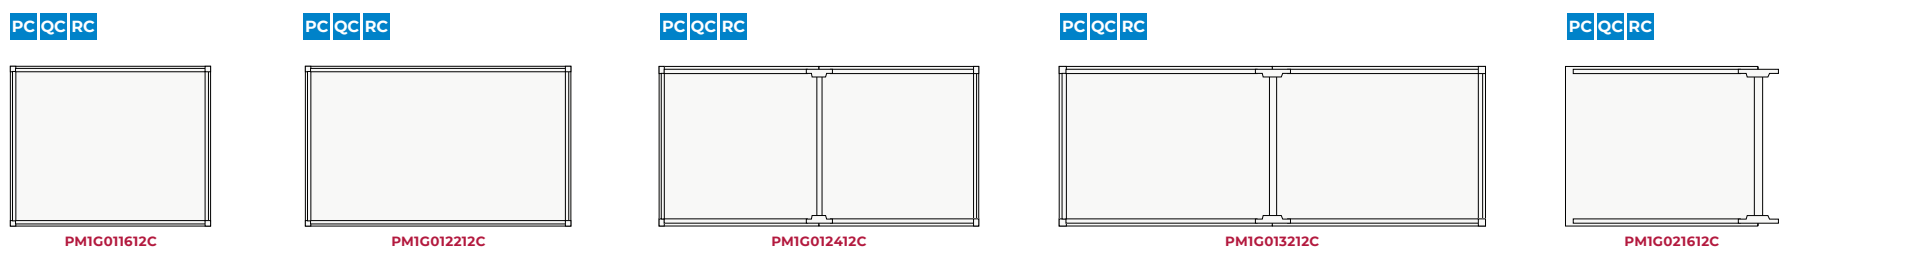

Quadruple & Progression tables · Wide 1600 mm

Progression tables · Width 1600 mm

Meeting tables · Width 1000 mm

Meeting tables · Width 1200 mm

Meeting tables · Width 1400 mm

Meeting tables · Width 1600 mm

Meeting tables · Height 1000 mm

Individual operating tables Width 800 mm					
	MEASURES	1200 x 800 mm	1400 x 800 mm	1600 x 800 mm	1800 x 800 mm
	LEVELERS	Height 740 mm	Height 740 mm	Height 740 mm	Height 740 mm
	REFERENCE	PM1A011280C	PM1A011480C	PM1A011680C	PM1A011880C