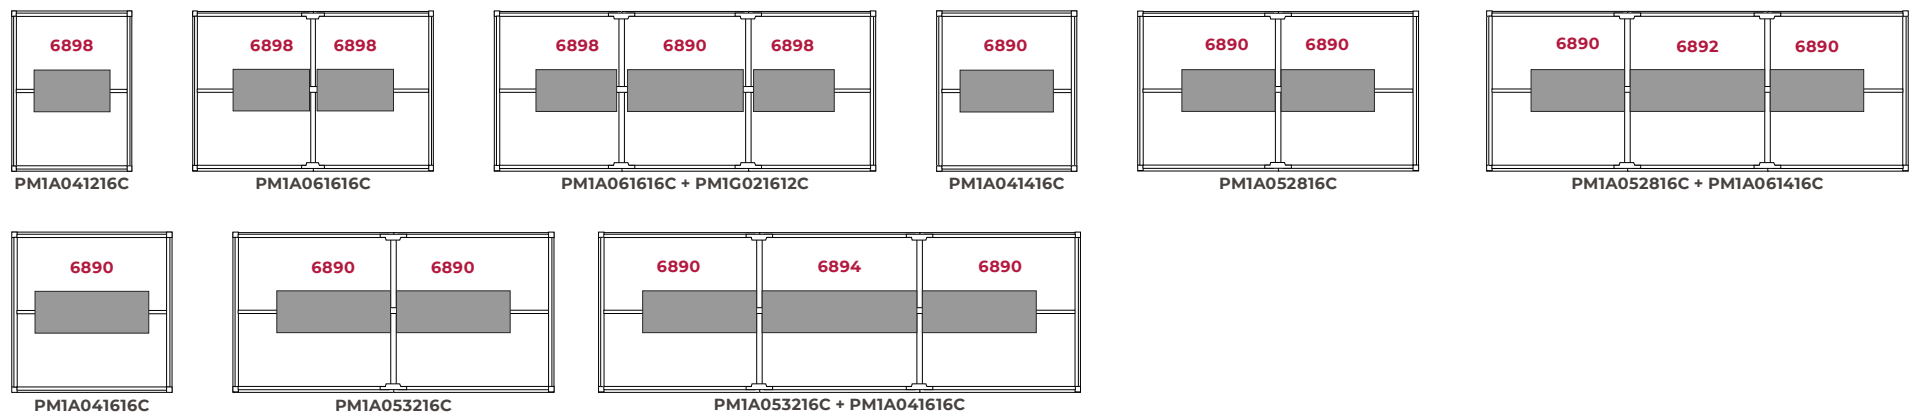

Height-adjustable recessed Cable tray compatibility for doubles, quads and progression desks