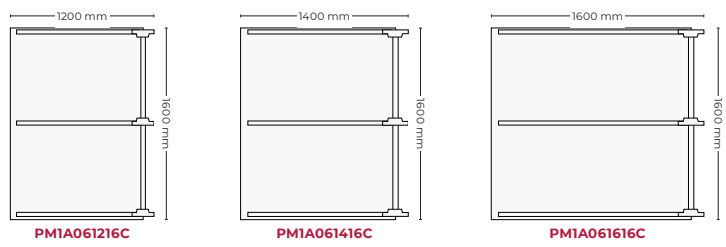

Prices shown are not the final selling price.
To obtain the list price, multiply the price by 2.65.
Prices effective as February 2024.

PRISMA

By Sylvain Carlet &
Isern Serra

Program of tables

Individual operating tables · Width 800 mm

Double & Progression tables · Wide 1600 mm

Quadruple & Progression tables · Wide 1600 mm

Progression tables · Width 1600 mm

Meeting tables · Width 1000 mm

Meeting tables · Width 1200 mm

Meeting tables · Width 1400 mm

Meeting tables · Width 1600 mm

Meeting tables · Height 1000 mm

Functionalities

Description of model with steel supports

- 1** Table top made of melamine with 5 cm edge.
- 2** Metallic legs of 5x5 cm with quick joint system. Internal metallic structure in steel tube 3x3 cm.
- 3** Leveling support made of PP with anti-slip soleplate.
- 4** Suspended electrification channel for double tables with height adjustment.
- 5** Tabletop divider upholstered with sound-absorbing properties anchored to the structure.
- 6** Leg covered with metal totem for cable ducting.
- 7** Push Latch "T" electrification output.