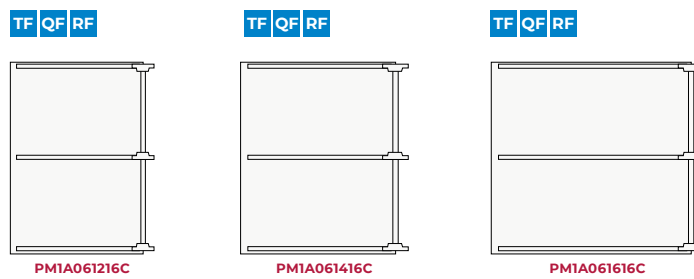

Centered access

Centered access

Meeting desks - 100 cm height

Centered access

Centered access

Program of tables

Individual operating tables · Width 800 mm

Double & Progression tables · Wide 1600 mm

Quadruple & Progression tables · Wide 1600 mm

Progression tables · Width 1600 mm

Meeting tables · Width 1000 mm

Meeting tables · Width 1200 mm

Meeting tables · Width 1400 mm

Meeting tables · Width 1600 mm

Meeting tables · Height 1000 mm

Individual operating tables Width 800 mm					
	MEASURES	1200 x 800 mm	1400 x 800 mm	1600 x 800 mm	1800 x 800 mm
	LEVELERS	Height 740 mm	Height 740 mm	Height 740 mm	Height 740 mm
	REFERENCE	PM1A011280C	PM1A011480C	PM1A011680C	PM1A011880C