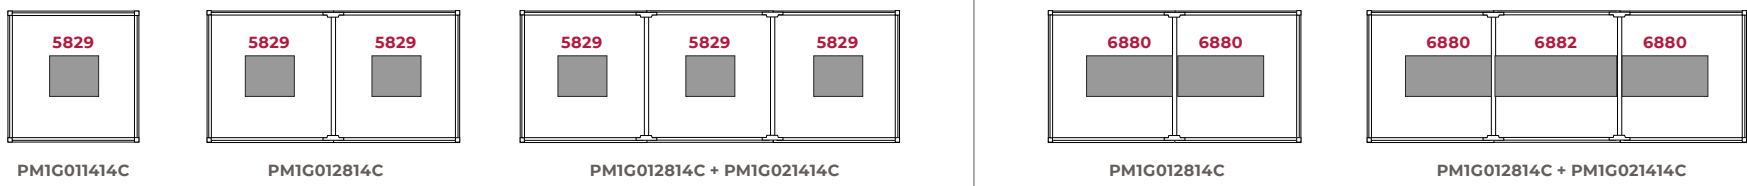

Use of cable tray on Meeting desks of 160 cm:

To use electrification cable tray on desks of 160 cm width, request the desired/corresponding model, which is listed on the pricelist:

- 42cm width Cable tray: Usage on all Meeting desks - Length 50 cm.
- 42cm width Recessed Cable tray: Use on PM1G013216C meeting desk - Length 104 cm.
- 42cm width Recessed Cable tray: Use on PM1G021616C meeting desk - Length 144 cm.