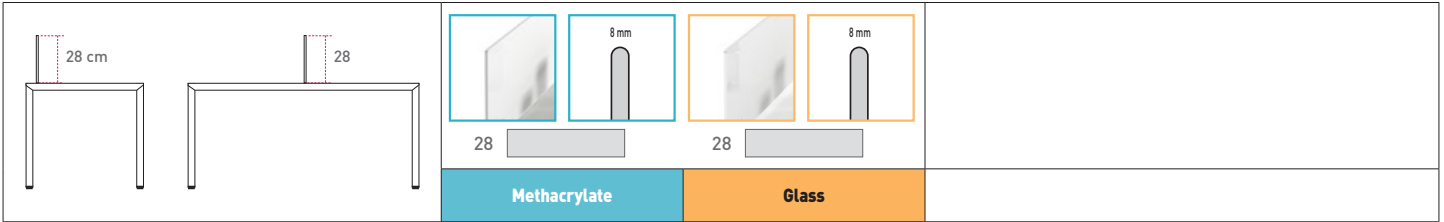

EXAMPLE OF AN ORDER

Model	Divider Finish	Bracket finish	Final Reference
DPM432 Screen for frontal use Pack 2 units	90 White Methacrylate	B White bracket	DPM43290B

TABLE TOP DIVIDERS FOR - FRONTAL USE ON INDIVIDUAL AND DOUBLE DESKS

Model Dimensions (A x B)	DPM43		DPM44		DPM45			
	110	130	150					
	28	28	28					
	TABLE TOP DIVIDER FOR 140, 160 and 180 cm DESK		TABLE TOP DIVIDER FOR 140, 160 and 180 cm DESK		TABLE TOP DIVIDER FOR 160 and 180 cm DESK			
Units / Pack	Pack 1 Unit	Pack 2 Units	Pack 1 Unit	Pack 2 Units	Pack 1 Unit	Pack 2 Units		
Base Reference	DPM431	DPM432	DPM441	DPM442	DPM451	DPM452		
METHACRYLATE DIVIDER e = 8 mm - h = 28 cm								
Methacrylate	White	90	141,40	271,60	155,40	295,40	165,20	319,20
GLASS DIVIDER e = 8 mm - h = 28 cm								
Glass	White	52	246,40	481,60	274,40	533,40	301,00	588,00
Bracket finish	WHITE	B						
	BLACK	N						

Coding required to configure reference.
They do not mean an increase in cost