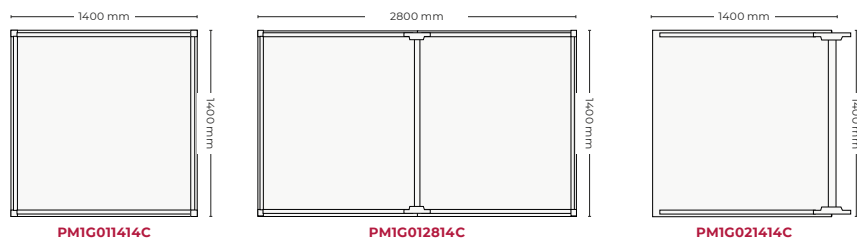

Double & Progression tables · Wide 1600 mm

Quadruple & Progression tables · Wide 1600 mm

Progression tables · Width 1600 mm

Meeting tables · Width 1000 mm

Meeting tables · Width 1200 mm

Meeting tables · Width 1400 mm

Meeting tables · Width 1600 mm

Meeting tables · Height 1000 mm

Functionalities

Description of model with steel supports

- 1** Table top made of melamine with 5 cm edge.
- 2** Metallic legs of 5x5 cm with quick joint system. Internal metallic structure in steel tube 3x3 cm.
- 3** Leveling support made of PP with anti-slip soleplate.
- 4** Suspended electrification channel for double tables with height adjustment.
- 5** Tabletop divider upholstered with sound-absorbing properties anchored to the structure.
- 6** Leg covered with metal totem for cable ducting.
- 7** Push Latch "T" electrification output.