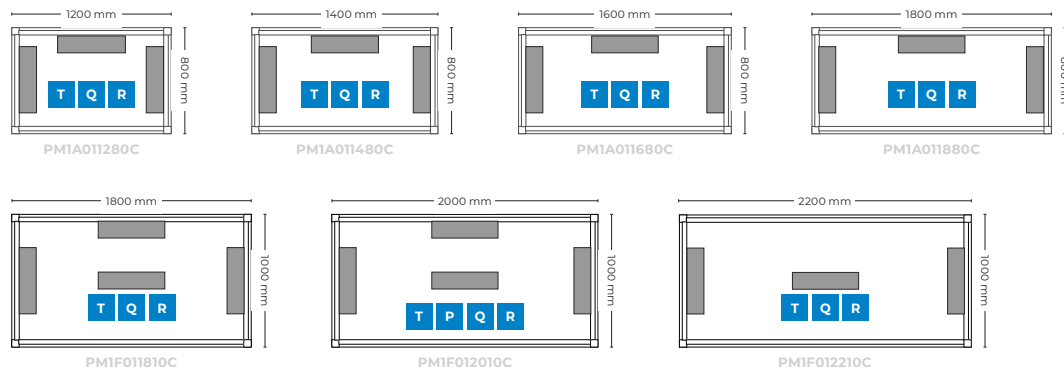

Accessories electrification systems Individual desks					
MEASURES		400 x 120 x 130 mm		310,5 x 90,9 x 110,3 mm	
COMPATIBILITY		Container for electrification accessories with P, Q and R wiring access.		Container for electrification accessories with T wiring access.	
PACKS		Pack 1 unit		Pack 2 units	
REFERENCE		CQR11		CQR12	
		Pack 1 unit		Pack 2 units	
		T11		T12	

FINISHES					
White	0	68,60	133,00	53,20	102,20
Black	8				

Compatibility of cable container for individual and meeting desks