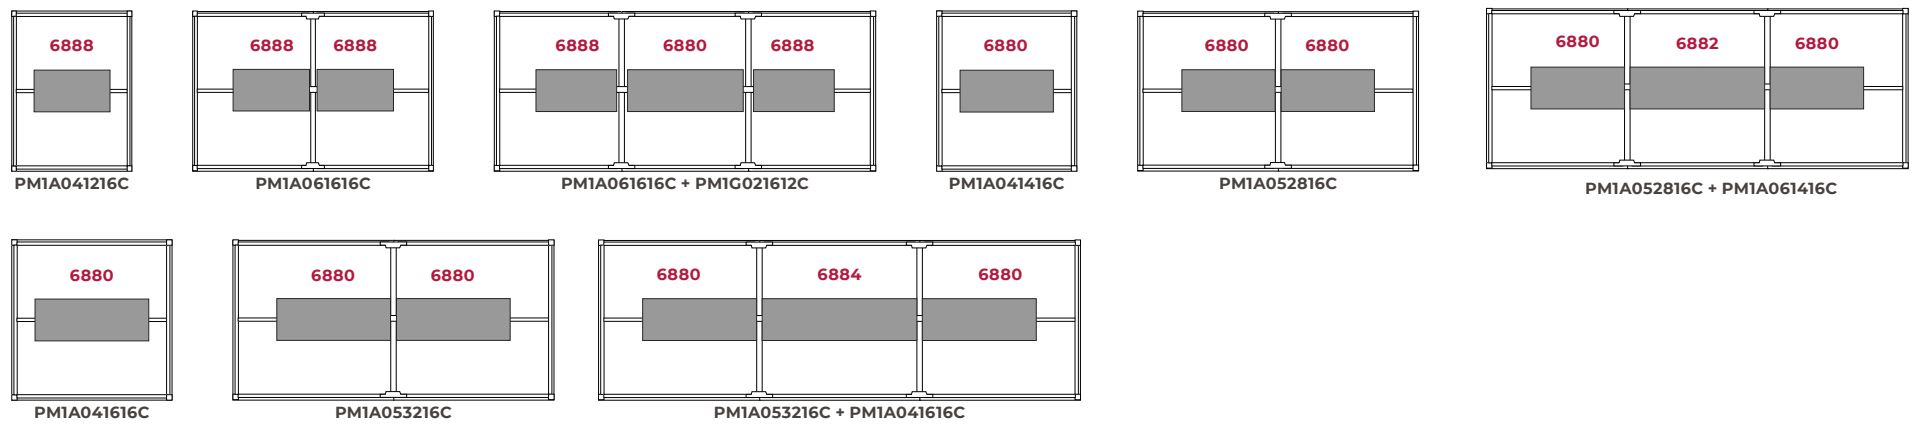

Fixed-height recessed Cable tray compatibility for doubles, quads and progression desks