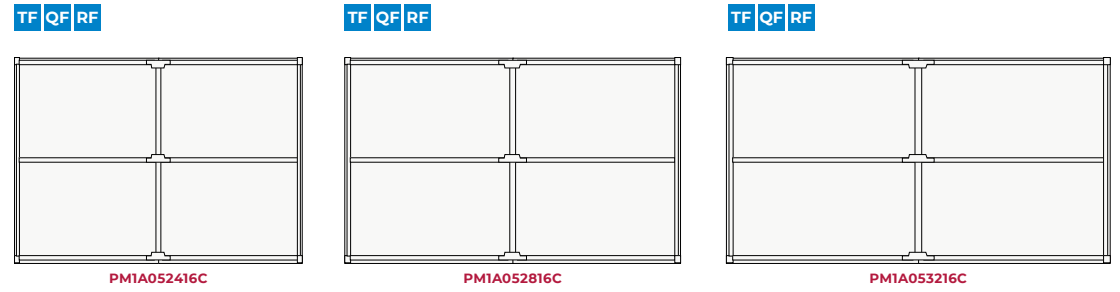

Quadruple & Progression tables · Wide 1600 mm