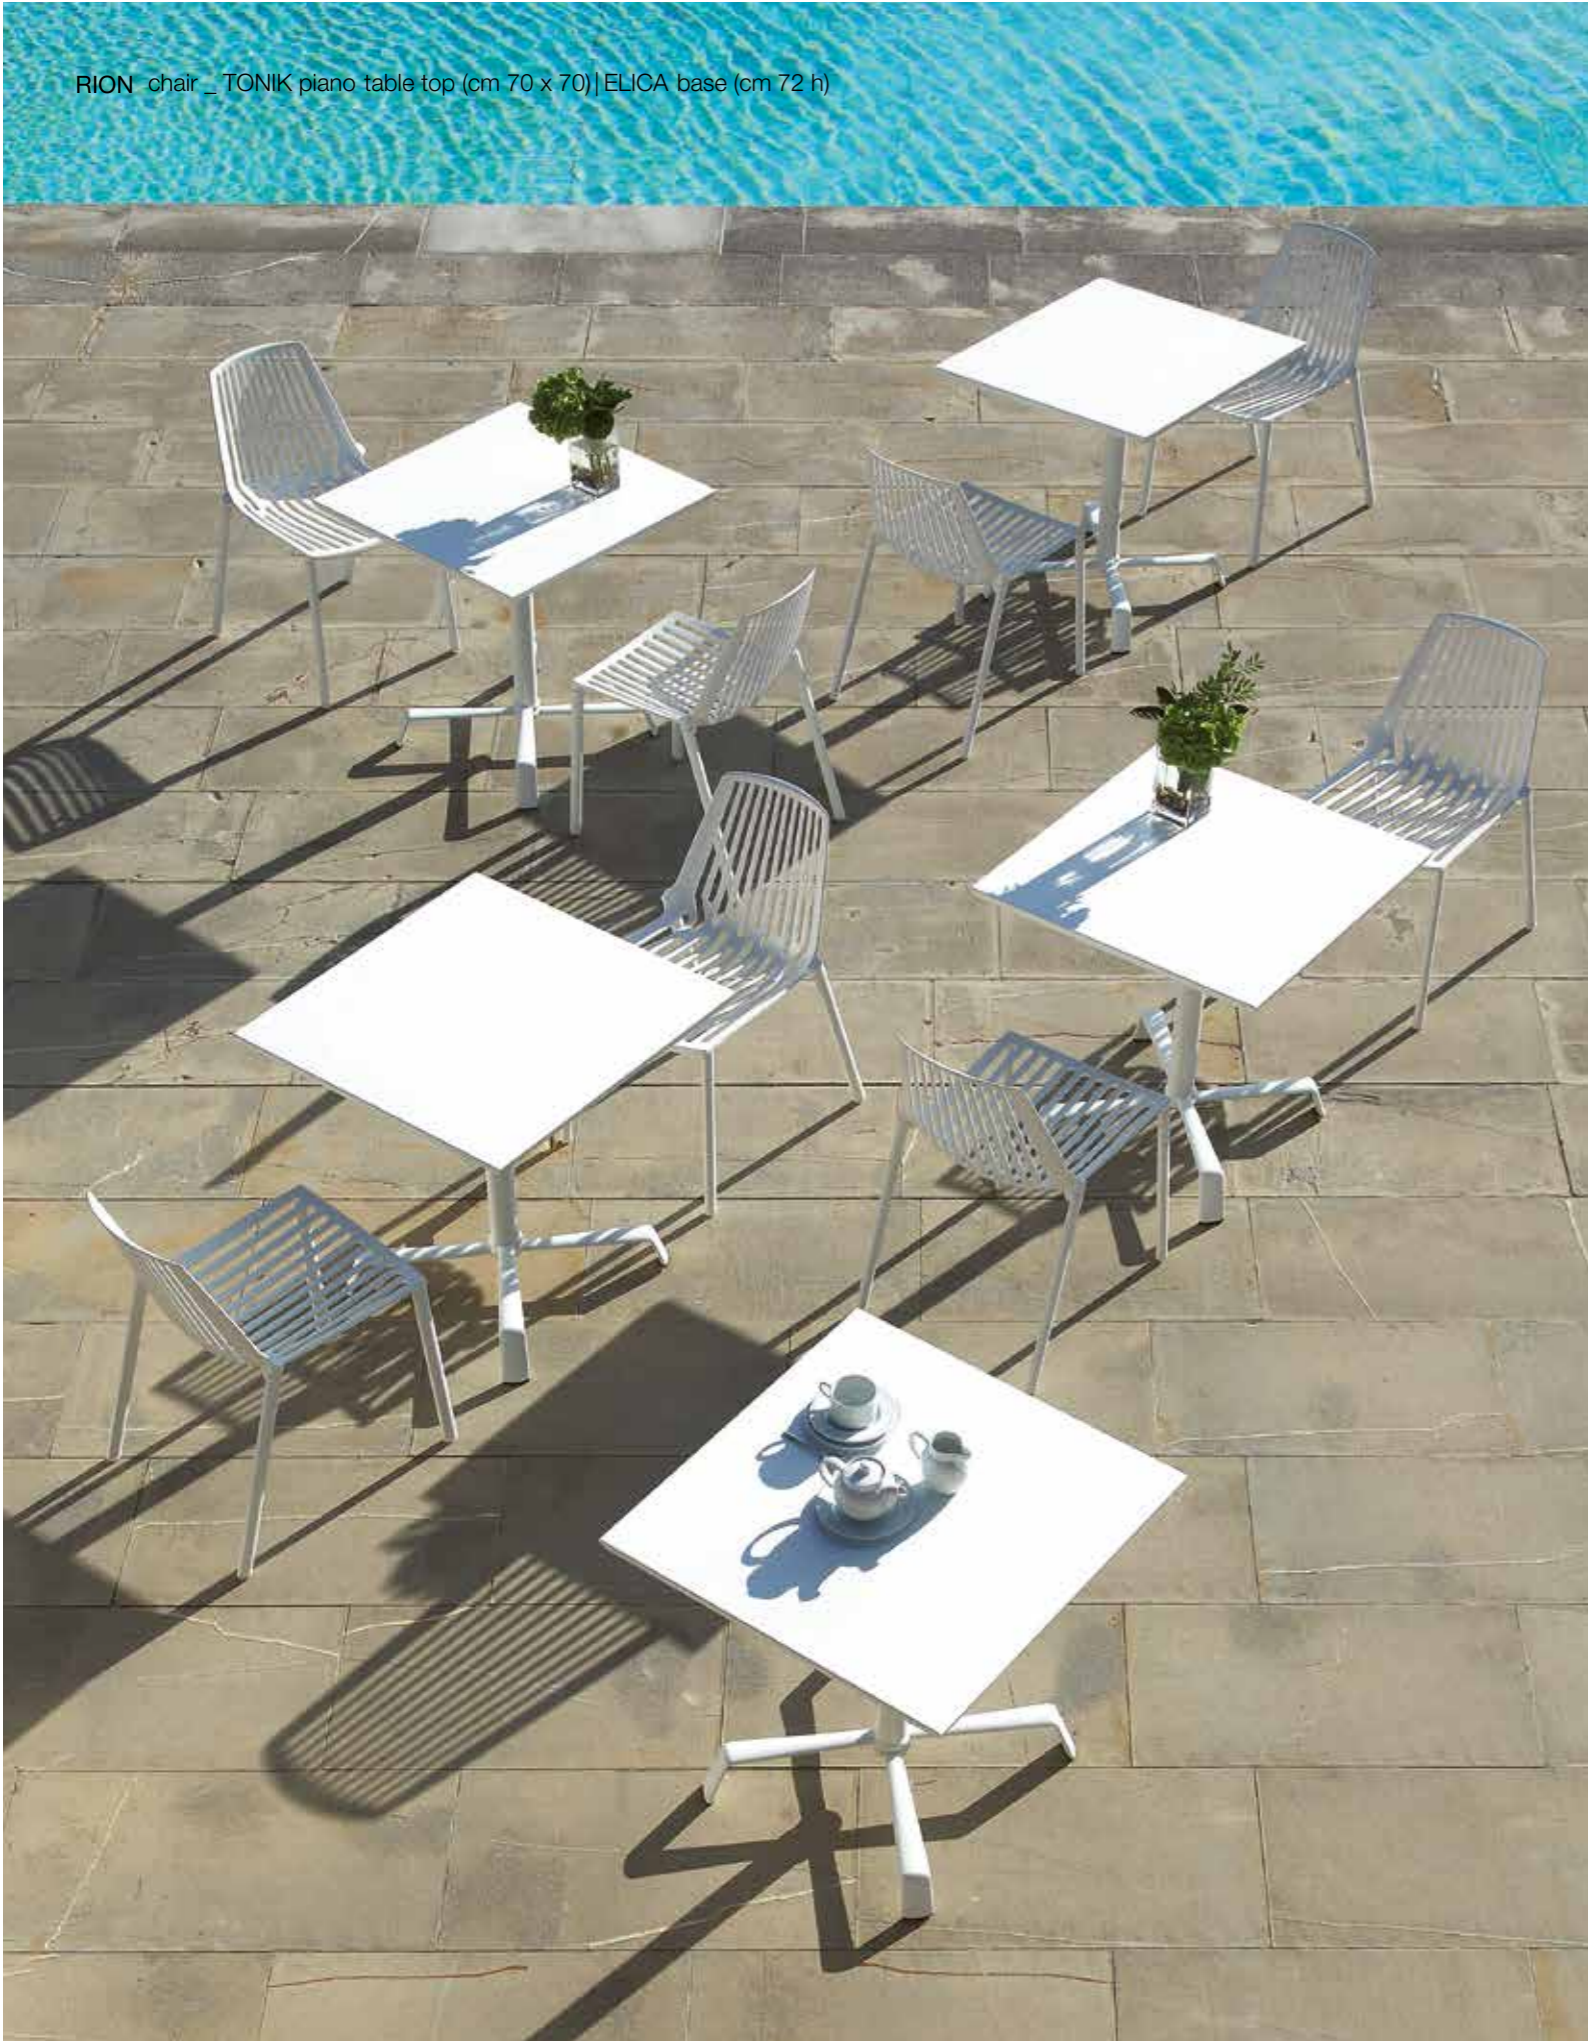

RION

Andrea Radice & Folco Orlandini

CHAIR, ARMCHAIR AND STOOL

RION chair, armchair _ TILE table (cm 300 x 100 x 74 h)

RION armchair _ EASY table (cm 300 x 100 x 74 h)

RION chair _ RADICE QUADRA table (cm ø 130 x 74 h)

851

850

RION armchair _ TONIK piano table top (cm ø 80) | ELICA base (cm 72 h)

RION chair _ TONIK piano table top (cm 70 x 70) | ELICA base (cm 72 h)

RION stool _ TONIK piano table top (cm ø 60) | CROSS base (cm 110 h)