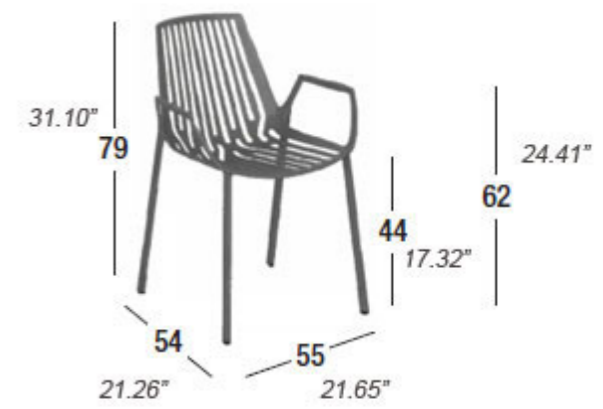

RION

Andrea Radice & Folco Orlandini

CHAIR, ARMCHAIR AND STOOL

RION chair, armchair _ TILE table (cm 300 x 100 x 74 h)

RION armchair _ EASY table (cm 300 x 100 x 74 h)

RION chair _ RADICE QUADRA table (cm ø 130 x 74 h)

851

850

RION armchair _ TONIK piano table top (cm ø 80) | ELICA base (cm 72 h)

RION chair _ TONIK piano table top (cm 70 x 70) | ELICA base (cm 72 h)

RION stool _ TONIK piano table top (cm ø 60) | CROSS base (cm 110 h)