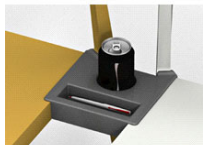

Set of linking devices (pack of 15 units)

WG99	Silver/White/Black	\$197	-	-
------	--------------------	-------	---	---

Trolley

X005	Silver	\$1,321	-	-
------	--------	---------	---	---

PUR = Polyurethane  
Trolley X005  
Stacking:  
Without Padding: Max 20 chairs  
With Padding: Max 16 chairs