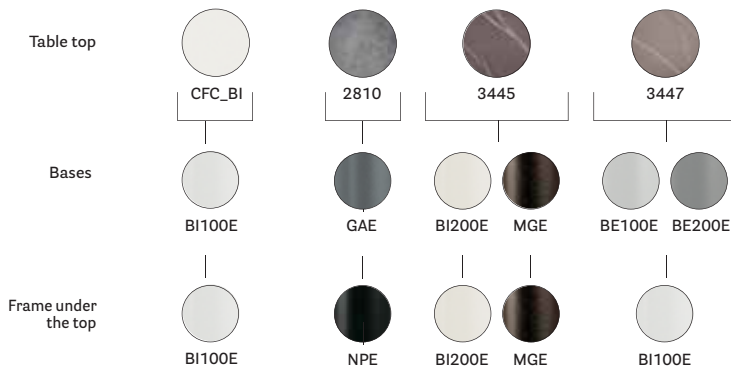

TECHNICAL DETAILS

Prices refer to combinations provided for the pricelist. Other standard powder-coated finishes available on request, price surcharge € 110,00 (each table)

Top, frame and frame top finishes

Prices shown are not the final selling price.
To obtain the list price, multiply the price by 4.0.
Prices effective as January 2023.

Tables

ARKI-TABLE - Outdoor

Fixed tables

Frame			Solid laminate top included			
Item	Sizes	Finish	CFC_BI (mm 12) white core	COM 2810 (mm 12) black core	CFP 3445 (mm 10) matching core	CFP 3447 (mm 10) matching core
ARK/2_139X139	1384X1384	Powder coated	€ 1.524,00	€ 1.346,00	€ 1.645,00	€ 1.524,00
ARK/2_149X149	Ø 1384		€ 1.651,00	€ 1.381,00	€ 1.772,00	€ 1.651,00
ARK/2_159X159	Ø 1590		€ 1.749,00	€ 1.437,00	€ 1.870,00	€ 1.749,00
ARK/2_D139	Ø 1384	Verniciato	€ 1.524,00	€ 1.346,00	€ 1.645,00	€ 1.524,00
ARK/2_D149	Ø 1490		€ 1.651,00	€ 1.381,00	€ 1.772,00	€ 1.651,00
ARK/2_D159	Ø 1590		€ 1.749,00	€ 1.437,00	€ 1.870,00	€ 1.749,00