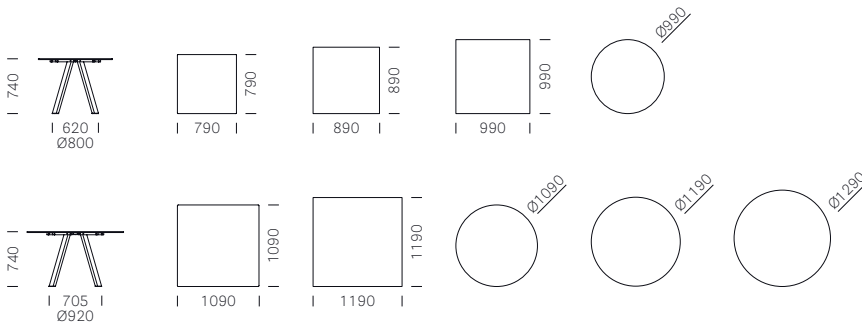

TECHNICAL DETAILS