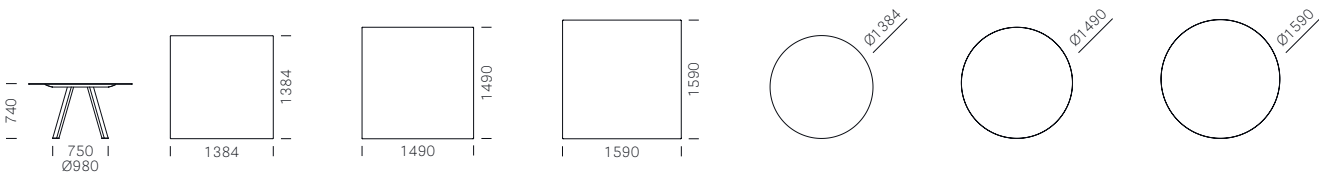

TECHNICAL DETAILS