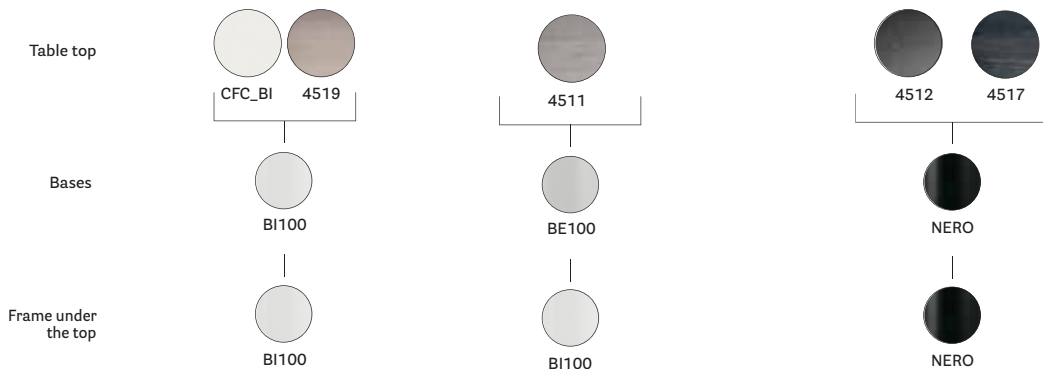

Fixed tables

ARKW/2

ARK/2

Frame			Solid laminate top included			Solid laminate top included
Item	Sizes	Finish	CFC_BI (mm 12) white core	COM 4511, 4512, 4517, 4519 (mm 10) brown core	COM 4529 (mm 10) black core	FNP_NE (mm 10) black core anima nera
ARK/2_139X139	1384X1384	Powder coated Verniciato	€ 1.403,00	€ 1.319,00	€ 1.319,00	€ 1.403,00
ARK/2_149X149	1490X1490		€ 1.530,00	€ 1.380,00	€ 1.380,00	€ 1.530,00
ARK/2_159X159	1590X1590		€ 1.628,00	€ 1.446,00	€ 1.446,00	€ 1.628,00
ARK/2_D139	Ø 1384		€ 1.403,00	€ 1.319,00	€ 1.319,00	€ 1.403,00
ARK/2_D149	Ø 1490		€ 1.530,00	€ 1.380,00	€ 1.380,00	€ 1.530,00
ARK/2_D159	Ø 1590		€ 1.628,00	€ 1.446,00	€ 1.446,00	€ 1.628,00
ARKW/2_139X139	1384X1384	RS	€ 1.645,00	-	-	€ 1.645,00
ARKW/2_149X149	1490X1490		€ 1.772,00	-	-	€ 1.772,00
ARKW/2_159X159	1590X1590		€ 1.870,00	-	-	€ 1.870,00
ARKW/2_D139	Ø 1384		€ 1.645,00	-	-	€ 1.645,00
ARKW/2_D149	Ø 1490		€ 1.772,00	-	-	€ 1.772,00
ARKW/2_D159	Ø 1590		€ 1.870,00	-	-	€ 1.870,00

TECHNICAL DETAILS

Item ARK/2 - ARKW/2

Prices refer to combinations provided for the pricelist. Other standard powder-coated finishes available on request, price surcharge € 110,00 (each table)

Top, frame and frame top finishes

ARKI-TABLE - Compact

Fixed tables

Frame		Solid laminate top included		
Item	Sizes	Finish	CFC_BI (mm 6) white core	COM 4511, 4512, 4517, 4519 (mm 10) brown core
ARK107_200X79	2000X790	Powder coated	€ 1.392,00	€ 1.573,00

TECHNICAL DETAILS

Prices refer to combinations provided for the pricelist. Other standard powder-coated finishes available on request, price surcharge € 110,00 (each table)

Top, frame and frame top finishes