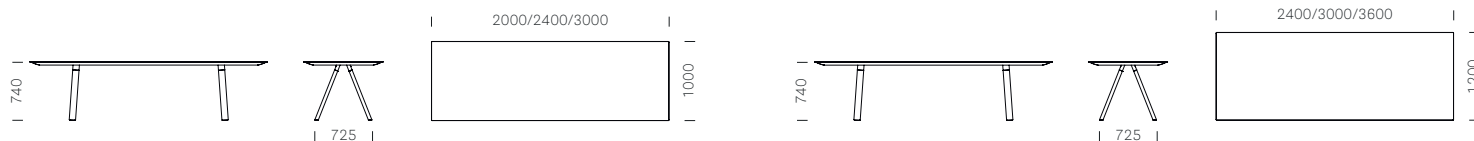

English plug version: surcharge € 22,00 (to be mentioned in case of order)

TECHNICAL DETAILS

Top, frame and frame top finishes

ARKI-TABLE Wood - Compact & Fenix

Fixed tables

Frame			Solid laminate top included			
Item	Sizes	Finish	CFC_BI (mm 6) white core	FNP_NE (mm 6) black core	FNP_3452 (mm 6) black core	FNP_3455 (mm 6) white core
ARKW200X100	2000X1000	RS	€ 1.513,00	€ 1.694,00	€ 1.755,00	€ 1.997,00
ARKW240X100	2400X1000		€ 1.573,00	€ 2.009,00	€ 2.372,00	€ 2.808,00
ARKW240X120	2400X1200		€ 1.658,00	€ 2.094,00	€ 2.457,00	€ 2.892,00
ARKW300X100	3000X1000		€ 1.876,00	€ 2.191,00	€ 2.554,00	€ 2.989,00
ARKW300X120	3000X1200		€ 1.936,00	€ 2.251,00	€ 2.614,00	€ 3.050,00
ARKW360X120	3600X1200		€ 2.239,00	€ 2.541,00	€ 2.662,00	€ 3.086,00

TECHNICAL DETAILS

Top, frame and frame top finishes

Prices shown are not the final selling price.
To obtain the list price, multiply the price by 4.0.
Prices effective as January 2023.

Tables

ARKI-TABLE - Compact / Fenix®