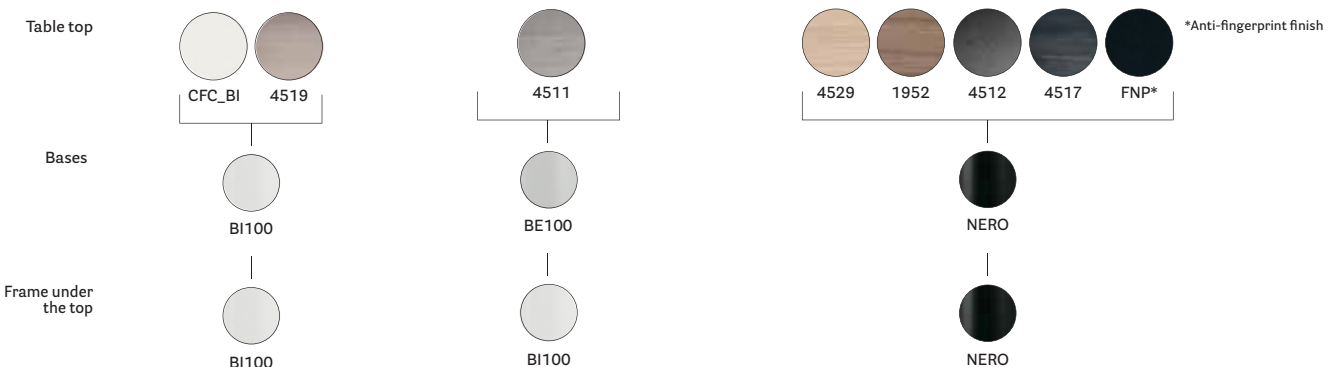

TECHNICAL DETAILS / Dettagli tecnici

Prices refer to combinations provided for the pricelist. Other standard powder-coated finishes available on request, price surcharge € 110,00 (each table)

Top, frame and frame top finishes

ARKI-TABLE Adj

Adjustable tables

Double manual operation control placed under the table top

Bluetooth control placed under the table top

Frame			Solid laminate top included			
Item	Sizes	Finish	CFC_BI (mm 6) white core	FNP_NE (mm 6) black core	COM 4511, 4512, 4517, 4519 (mm 10) brown core	COM 4529, 1952 (mm 10) black core
Manual operation control						
ARK200X100 REG	2000X1000	Powder coated	€ 2.965,00	€ 3.146,00	€ 3.146,00	€ 3.146,00
ARK240X100 REG	2400X1000		€ 3.146,00	€ 3.582,00	€ 3.582,00	€ 3.582,00
ARK300X100 REG	3000X1000		€ 3.570,00	€ 3.885,00	€ 3.885,00	€ 3.885,00
Bluetooth control / Comando Bluetooth						
ARK200X100 REG BT	2000X1000	Powder coated	€ 3.086,00	€ 3.267,00	€ 3.267,00	€ 3.267,00
ARK240X100 REG BT	2400X1000		€ 3.267,00	€ 3.703,00	€ 3.703,00	€ 3.703,00
ARK300X100 REG BT	3000X1000		€ 3.691,00	€ 4.006,00	€ 4.006,00	€ 4.006,00

English plug version: surcharge € 22,00 (to be mentioned in case of order)

TECHNICAL DETAILS

Top, frame and frame top finishes

ARKI-TABLE Wood - Compact & Fenix

Fixed tables

Frame			Solid laminate top included			
Item	Sizes	Finish	CFC_BI (mm 6) white core	FNP_NE (mm 6) black core	FNP_3452 (mm 6) black core	FNP_3455 (mm 6) white core
ARKW200X100	2000X1000	RS	€ 1.513,00	€ 1.694,00	€ 1.755,00	€ 1.997,00
ARKW240X100	2400X1000		€ 1.573,00	€ 2.009,00	€ 2.372,00	€ 2.808,00
ARKW240X120	2400X1200		€ 1.658,00	€ 2.094,00	€ 2.457,00	€ 2.892,00
ARKW300X100	3000X1000		€ 1.876,00	€ 2.191,00	€ 2.554,00	€ 2.989,00
ARKW300X120	3000X1200		€ 1.936,00	€ 2.251,00	€ 2.614,00	€ 3.050,00
ARKW360X120	3600X1200		€ 2.239,00	€ 2.541,00	€ 2.662,00	€ 3.086,00