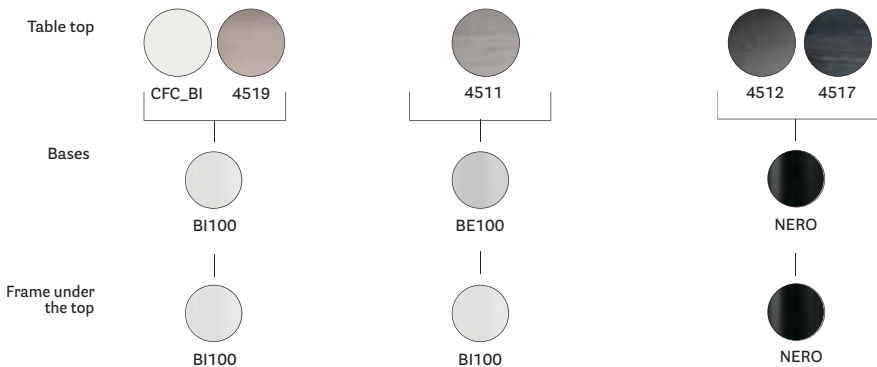

Prices shown are not the final selling price.
 To obtain the list price, multiply the price by 4.0.
 Prices effective as January 2023.

ARKI-TABLE - Compact

Fixed tables

Frame			Solid laminate top included	
Item	Sizes	Finish	CFC_BI (mm 6) white core	COM 4511, 4512, 4517, 4519 (mm 10) brown core
ARK200X100	2000X1000	Powder coated	€ 1.271,00	€ 1.452,00
ARK240X100	2400X1000		€ 1.331,00	€ 1.767,00
ARK240X120	2400X1200		€ 1.416,00	€ 1.852,00
ARK300X100	3000X1000		€ 1.634,00	€ 1.949,00
ARK300X120	3000X1200		€ 1.694,00	€ 2.009,00
ARK360X120	3600X1200		€ 1.997,00	€ 2.299,00

TECHNICAL DETAILS / Dettagli tecnici

Prices refer to combinations provided for the pricelist. Other standard powder-coated finishes available on request, price surcharge € 121,00 (each table)

Top, frame and frame top finishes