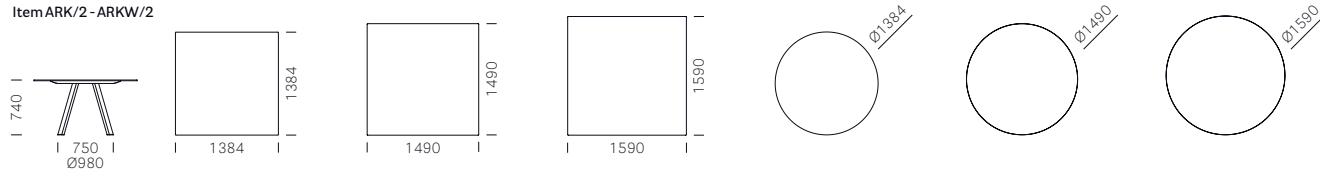

TECHNICAL DETAILS

Item ARK/2 - ARKW/2