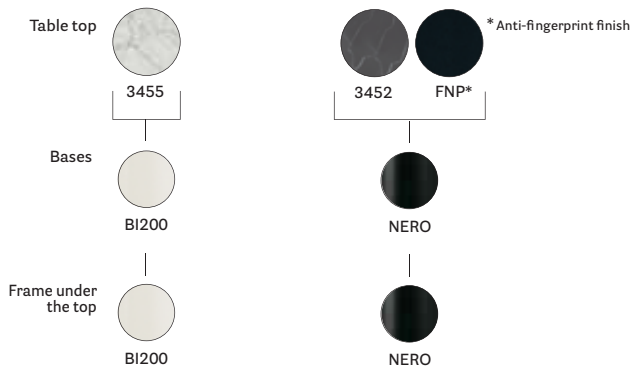

TECHNICAL DETAILS

Prices refer to combinations provided for the pricelist. Other standard powder-coated finishes available on request, price surcharge € 110,00 (each table)

Top, frame and frame top finishes

ARKI-TABLE - Fenix®

Fixed tables

Frame			Solid laminate top included		
Item	Sizes	Finish	FNP_NE (mm 6) black core	FNP_3452 (mm 6) black core	FNP_3455 (mm 6) white core
ARK107_200X79	2000X790	Powder coated	€ 1.573,00	€ 1.634,00	€ 1.997,00

ARKI-TABLE - ARK5/2

Fixed tables - with solid laminate top

Frame Telaio		Solid laminate top included		
Item	Finish	Sizes	CFP_BI (mm 12) white core	FNP_NE (mm 10) black core
ARK5/2_79X79	Powder coated	790X790	€ 509,00	€ 455,00
ARK5/2_89X89		890X890	€ 556,00	€ 511,00
ARK5/2_99X99		990X990	€ 615,00	€ 572,00
ARK5/2_109X109		1090X1090	€ 705,00	€ 641,00
ARK5/2_119X119		1190X1190	€ 850,00	€ 763,00
ARK5/2_D_99		Ø990	€ 615,00	€ 572,00
ARK5/2_D109		Ø1090	€ 705,00	€ 641,00
ARK5/2_D119		Ø1190	€ 850,00	€ 763,00
ARK5/2_D129		Ø1290	€ 950,00	€ 850,00