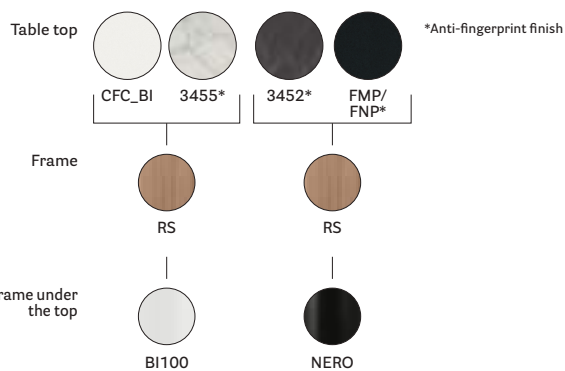

English plug version: surcharge € 22,00 (to be mentioned in case of order)

TECHNICAL DETAILS

Top, frame and frame top finishes

ARKI-TABLE Wood - Compact & Fenix

Fixed tables

Frame			Solid laminate top included			
Item	Sizes	Finish	CFC_BI (mm 6) white core	FNP_NE (mm 6) black core	FNP_3452 (mm 6) black core	FNP_3455 (mm 6) white core
ARKW200X100	2000X1000	RS	€ 1.513,00	€ 1.694,00	€ 1.755,00	€ 1.997,00
ARKW240X100	2400X1000		€ 1.573,00	€ 2.009,00	€ 2.372,00	€ 2.808,00
ARKW240X120	2400X1200		€ 1.658,00	€ 2.094,00	€ 2.457,00	€ 2.892,00
ARKW300X100	3000X1000		€ 1.876,00	€ 2.191,00	€ 2.554,00	€ 2.989,00
ARKW300X120	3000X1200		€ 1.936,00	€ 2.251,00	€ 2.614,00	€ 3.050,00
ARKW360X120	3600X1200		€ 2.239,00	€ 2.541,00	€ 2.662,00	€ 3.086,00

TECHNICAL DETAILS

Top, frame and frame top finishes

Prices shown are not the final selling price.
To obtain the list price, multiply the price by 4.0.
Prices effective as January 2023.

Tables

ARKI-TABLE - Compact / Fenix®

Fixed tables

ARKW/2

ARK/2

Frame			Solid laminate top included			Solid laminate top included
Item	Sizes	Finish	CFC_BI (mm 12) white core	COM 4511, 4512, 4517, 4519 (mm 10) brown core	COM 4529 (mm 10) black core	FNP_NE (mm 10) black core anima nera
ARK/2_139X139	1384X1384	Powder coated Verniciato	€ 1.403,00	€ 1.319,00	€ 1.319,00	€ 1.403,00
ARK/2_149X149	1490X1490		€ 1.530,00	€ 1.380,00	€ 1.380,00	€ 1.530,00
ARK/2_159X159	1590X1590		€ 1.628,00	€ 1.446,00	€ 1.446,00	€ 1.628,00
ARK/2_D139	Ø 1384		€ 1.403,00	€ 1.319,00	€ 1.319,00	€ 1.403,00
ARK/2_D149	Ø 1490		€ 1.530,00	€ 1.380,00	€ 1.380,00	€ 1.530,00
ARK/2_D159	Ø 1590		€ 1.628,00	€ 1.446,00	€ 1.446,00	€ 1.628,00
ARKW/2_139X139	1384X1384	RS	€ 1.645,00	-	-	€ 1.645,00
ARKW/2_149X149	1490X1490		€ 1.772,00	-	-	€ 1.772,00
ARKW/2_159X159	1590X1590		€ 1.870,00	-	-	€ 1.870,00
ARKW/2_D139	Ø 1384		€ 1.645,00	-	-	€ 1.645,00
ARKW/2_D149	Ø 1490		€ 1.772,00	-	-	€ 1.772,00
ARKW/2_D159	Ø 1590		€ 1.870,00	-	-	€ 1.870,00