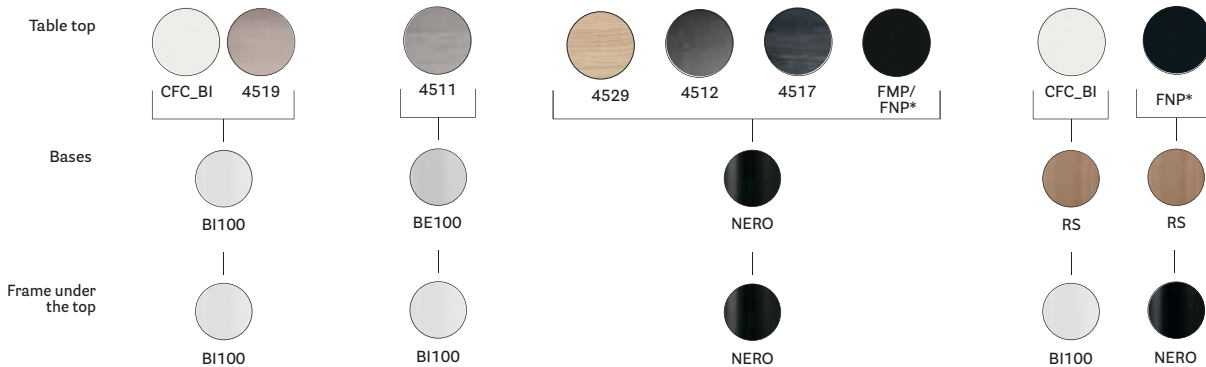

TECHNICAL DETAILS

Top, frame and frame top finishes

Prices shown are not the final selling price.
To obtain the list price, multiply the price by 4.0.
Prices effective as January 2023.

Tables

ARKI-TABLE - Compact / Fenix®

Fixed tables

ARKW/2

ARK/2

Frame			Solid laminate top included			Solid laminate top included
Item	Sizes	Finish	CFC_BI (mm 12) white core	COM 4511, 4512, 4517, 4519 (mm 10) brown core	COM 4529 (mm 10) black core	FNP_NE (mm 10) black core anima nera
ARK/2_139X139	1384X1384	Powder coated Verniciato	€ 1.403,00	€ 1.319,00	€ 1.319,00	€ 1.403,00
ARK/2_149X149	1490X1490		€ 1.530,00	€ 1.380,00	€ 1.380,00	€ 1.530,00
ARK/2_159X159	1590X1590		€ 1.628,00	€ 1.446,00	€ 1.446,00	€ 1.628,00
ARK/2_D139	Ø 1384		€ 1.403,00	€ 1.319,00	€ 1.319,00	€ 1.403,00
ARK/2_D149	Ø 1490		€ 1.530,00	€ 1.380,00	€ 1.380,00	€ 1.530,00
ARK/2_D159	Ø 1590		€ 1.628,00	€ 1.446,00	€ 1.446,00	€ 1.628,00
ARKW/2_139X139	1384X1384	RS	€ 1.645,00	-	-	€ 1.645,00
ARKW/2_149X149	1490X1490		€ 1.772,00	-	-	€ 1.772,00
ARKW/2_159X159	1590X1590		€ 1.870,00	-	-	€ 1.870,00
ARKW/2_D139	Ø 1384		€ 1.645,00	-	-	€ 1.645,00
ARKW/2_D149	Ø 1490		€ 1.772,00	-	-	€ 1.772,00
ARKW/2_D159	Ø 1590		€ 1.870,00	-	-	€ 1.870,00

TECHNICAL DETAILS

Item ARK/2 - ARKW/2

Prices refer to combinations provided for the pricelist. Other standard powder-coated finishes available on request, price surcharge € 110,00 (each table)

Top, frame and frame top finishes