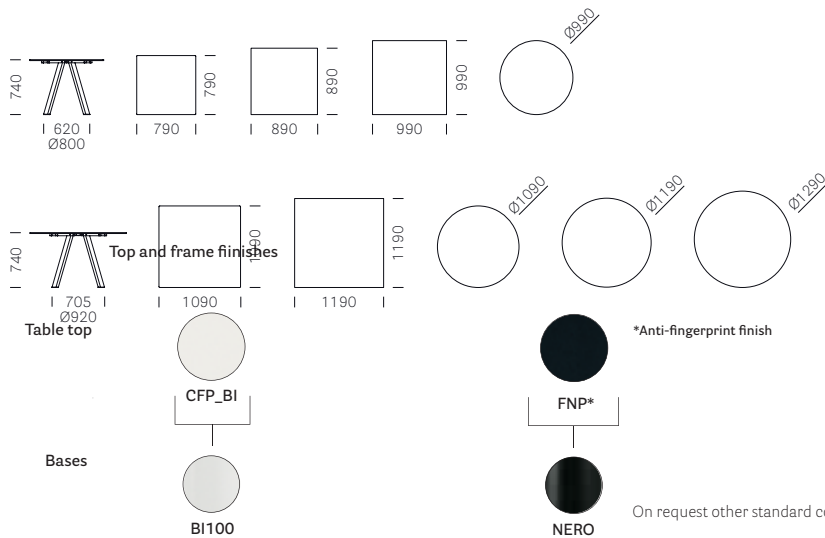

TECHNICAL DETAILS

Prices refer to combinations provided for the pricelist. Other standard powder-coated finishes available on request, price surcharge € 110,00 (each table)

Top, frame and frame top finishes

ARKI-TABLE - ARK5/2

Fixed tables - with solid laminate top

Frame Telaio		Solid laminate top included		
Item	Finish	Sizes	CFP_BI (mm 12) white core	FNP_NE (mm 10) black core
ARK5/2_79X79	Powder coated	790X790	€ 509,00	€ 455,00
ARK5/2_89X89		890X890	€ 556,00	€ 511,00
ARK5/2_99X99		990X990	€ 615,00	€ 572,00
ARK5/2_109X109		1090X1090	€ 705,00	€ 641,00
ARK5/2_119X119		1190X1190	€ 850,00	€ 763,00
ARK5/2_D_99		Ø990	€ 615,00	€ 572,00
ARK5/2_D109		Ø1090	€ 705,00	€ 641,00
ARK5/2_D119		Ø1190	€ 850,00	€ 763,00
ARK5/2_D129		Ø1290	€ 950,00	€ 850,00

TECHNICAL DETAILS / Dettagli tecnici

ARKI-TABLE - ARKW5 Wood

Fixed tables

Frame		Solid laminate top included		
Item	Finish	Sizes	CFP_BI (mm 12) white core	FNP_NE (mm 10) black core
ARKW5/2_79X79	RS	790X790	€ 751,00	€ 697,00
ARKW5/2_89X89		890X890	€ 798,00	€ 753,00
ARKW5/2_99X99		990X990	€ 857,00	€ 814,00
ARKW5/2_109X109		1090X1090	€ 947,00	€ 883,00
ARKW5/2_119X119		1190X1190	€ 1.092,00	€ 1.005,00
ARKW5/2_D_99		Ø990	€ 857,00	€ 814,00
ARKW5/2_D109		Ø1090	€ 947,00	€ 883,00
ARKW5/2_D119		Ø1190	€ 1.092,00	€ 1.005,00
ARKW5/2_D129		Ø1290	€ 1.192,00	€ 1.092,00