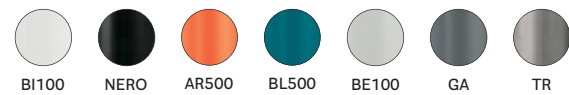

Frame finishes