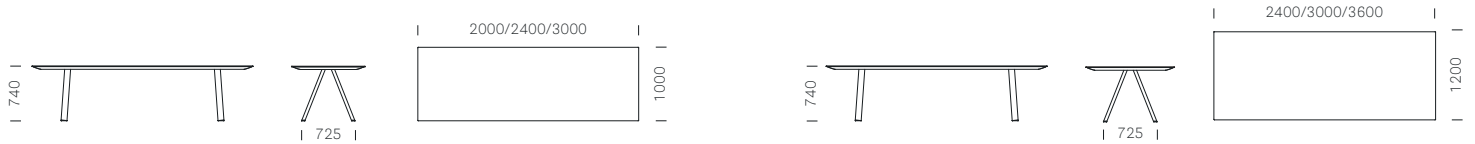

TECHNICAL DETAILS / Dettagli tecnici