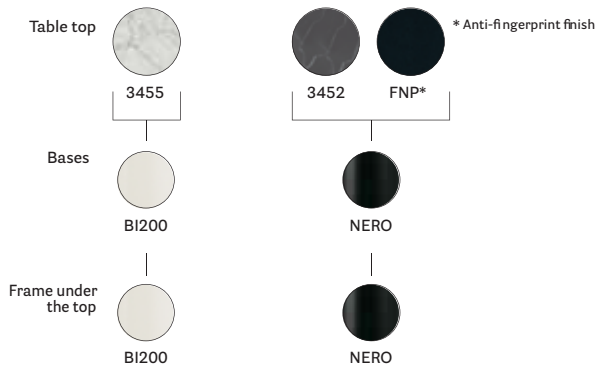

TECHNICAL DETAILS / Dettagli tecnici

Prices refer to combinations provided for the pricelist. Other standard powder-coated finishes available on request, price surcharge € 121,00 (each table)

Top, frame and frame top finishes

Prices shown are not the final selling price.
 To obtain the list price, multiply the price by 4.0.
 Prices effective as January 2023.

Tables

ARKI-TABLE - Fenix®

Fixed tables

Frame			Solid laminate top included		
Item	Sizes	Finish	FNP_NE (mm 6) black core	FNP_3452 (mm 6) black core	FNP_3455 (mm 6) white core
ARK200X100	2000X1000	Powder coated	€ 1.452,00	€ 1.513,00	€ 1.876,00
ARK240X100	2400X1000		€ 1.767,00	€ 2.130,00	€ 2.687,00
ARK240X120	2400X1200		€ 1.852,00	€ 2.215,00	€ 2.771,00
ARK300X100	3000X1000		€ 1.949,00	€ 2.312,00	€ 2.868,00
ARK300X120	3000X1200		€ 2.009,00	€ 2.372,00	€ 2.929,00
ARK360X120	3600X1200		€ 2.299,00	€ 2.420,00	€ 2.965,00

TECHNICAL DETAILS / Dettagli tecnici

Prices refer to combinations provided for the pricelist. Other standard powder-coated finishes available on request, price surcharge € 110,00 (each table)

Top, frame and frame top finishes

ARKI-TABLE Adj

Adjustable tables

Double manual operation control placed under the table top

Bluetooth control placed under the table top

Frame			Solid laminate top included			
Item	Sizes	Finish	CFC_BI (mm 6) white core	FNP_NE (mm 6) black core	COM 4511, 4512, 4517, 4519 (mm 10) brown core	COM 4529, 1952 (mm 10) black core
Manual operation control						
ARK200X100 REG	2000X1000	Powder coated	€ 2.965,00	€ 3.146,00	€ 3.146,00	€ 3.146,00
ARK240X100 REG	2400X1000		€ 3.146,00	€ 3.582,00	€ 3.582,00	€ 3.582,00
ARK300X100 REG	3000X1000		€ 3.570,00	€ 3.885,00	€ 3.885,00	€ 3.885,00
Bluetooth control / Comando Bluetooth						
ARK200X100 REG BT	2000X1000	Powder coated	€ 3.086,00	€ 3.267,00	€ 3.267,00	€ 3.267,00
ARK240X100 REG BT	2400X1000		€ 3.267,00	€ 3.703,00	€ 3.703,00	€ 3.703,00
ARK300X100 REG BT	3000X1000		€ 3.691,00	€ 4.006,00	€ 4.006,00	€ 4.006,00