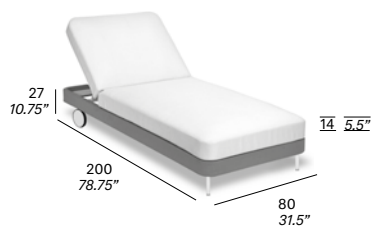

cushions

(1 cushion 45x45 cm / 17.75"x17.75" included)

	A	B
· G21	5,098	5,264
· G22	5,277	5,442
· G23	5,501	5,666
· COM (1,40 / 1,50 > 1 m)	4,894	5,059

protective cover

+855

10,5 kg — 16 kg / 0,52 m³ —

C762 Chaise longue with wheels

frame

- 102 FT light grey, 108 FT oxide, 110 FT bronze, 111 FT graphite, 113 FT sage, 120 FT off white, 124 FT linen

upholstered

- A - Sunbrella Sling, Batyline Eden, Batyline Elios
- B - Premium Sunbrella Sling