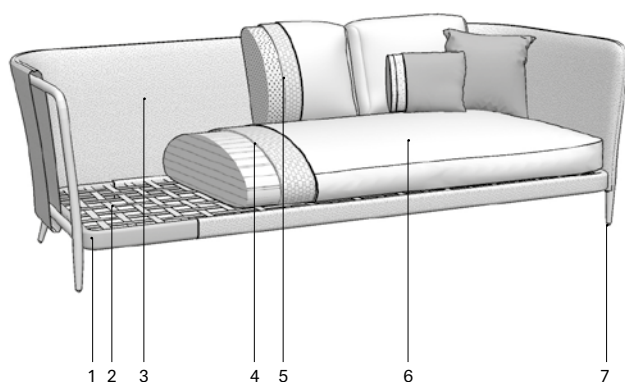

Käbu

Javier Pastor, 2014

- 1 Structure made of high resistance aluminum tube finished with polyester powder.
- 2 Seat frame provided with self-supporting mesh fabric.
- 3 Backrest upholstery comes in:
 - Batyline Eden
 - Batyline Elios
 - Sunbrella Sling
 - Premium Sunbrella Sling
- 4 Expanded poliurethane seat cushion with removable waterproof and fireproof cover made of polyester with special anti-mould and anti-bacterial treatment.
- 5 Back cushion and loose cushions padded with polyester fibre with removable waterproof and fireproof cover made of polyester with special anti-mould and anti-bacterial treatment.
- 6 Removable seat, back and loose cushion upholstered in G21, G22, G23 technical fabrics.
- 7 Injected PA spacers.

REF ARTICLE OPTIONS TOTAL (CAD\$)

C753 Sofa

frame

- 102 FT light grey, 108 FT oxide, 110 FT bronze, 111 FT graphite, 113 FT sage, 120 FT off white, 124 FT linen

upholstered

- A - Sunbrella Sling, Batyline Eden, Batyline Elios
- B - Premium Sunbrella Sling

cushions

(2 cushions 45x45 cm / 17.75"x17.75"

+ 2 cushions 50x32 cm / 19.75"x12.5" included)

	A	B
· G21	14,820	15,315
· G22	15,546	16,041
· G23	16,055	16,550
· COM (1,40 / 1,50 > 1 m)	14,388	14,883

protective cover

+1,360

44 kg — 53 kg / 1,74 m³ —

C770 Left side module

frame

- 102 FT light grey, 108 FT oxide, 110 FT bronze, 111 FT graphite, 113 FT sage, 120 FT off white, 124 FT linen

upholstered

- A - Sunbrella Sling, Batyline Eden, Batyline Elios
- B - Premium Sunbrella Sling