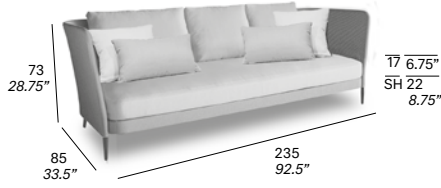

REF ARTICLE OPTIONS TOTAL (CAD\$)

C753 Sofa

frame

- 102 FT light grey, 108 FT oxide, 110 FT bronze, 111 FT graphite, 113 FT sage, 120 FT off white, 124 FT linen

upholstered

- A - Sunbrella Sling, Batyline Eden, Batyline Elios
- B - Premium Sunbrella Sling

cushions

(2 cushions 45x45 cm / 17.75"x17.75"

+ 2 cushions 50x32 cm / 19.75"x12.5" included)

	A	B
· G21	14,820	15,315
· G22	15,546	16,041
· G23	16,055	16,550
· COM (1,40 / 1,50 > 1 m)	14,388	14,883

protective cover

+1,360

44 kg — 53 kg / 1,74 m³ —

C770 Left side module

frame

- 102 FT light grey, 108 FT oxide, 110 FT bronze, 111 FT graphite, 113 FT sage, 120 FT off white, 124 FT linen

upholstered

- A - Sunbrella Sling, Batyline Eden, Batyline Elios
- B - Premium Sunbrella Sling

+1,125

32 kg — 40 kg / 1,23 m³ —

C771 Right side module

frame

- 102 FT light grey, 108 FT oxide, 110 FT bronze, 111 FT graphite, 113 FT sage, 120 FT off white, 124 FT linen

upholstered

- A - Sunbrella Sling, Batyline Eden, Batyline Elios
- B - Premium Sunbrella Sling