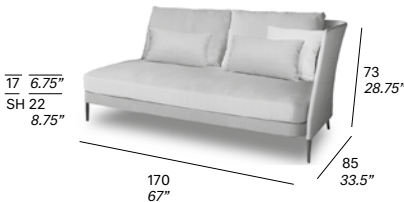

cushions

(2 cushions 45x45 cm / 17.75"x17.75"

+ 2 cushions 50x32 cm / 19.75"x12.5" included)

	A	B
· G21	14,820	15,315
· G22	15,546	16,041
· G23	16,055	16,550
· COM (1,40 / 1,50 > 1 m)	14,388	14,883

protective cover

+1,360

44 kg — 53 kg / 1,74 m³ —

C770 Left side module

frame

- 102 FT light grey, 108 FT oxide, 110 FT bronze, 111 FT graphite, 113 FT sage, 120 FT off white, 124 FT linen

upholstered

- A - Sunbrella Sling, Batyline Eden, Batyline Elios
- B - Premium Sunbrella Sling

cushions

(1 cushion 45x45 cm / 17.75"x17.75"

+ 2 cushions 50x32 cm / 19.75"x12.5" included)

	A	B
· G21	10,418	10,718
· G22	10,801	11,101
· G23	11,075	11,375
· COM (1,40 / 1,50 > 1 m)	10,009	10,309

protective cover

+1,125

32 kg — 40 kg / 1,23 m³ —

C771 Right side module

frame

- 102 FT light grey, 108 FT oxide, 110 FT bronze, 111 FT graphite, 113 FT sage, 120 FT off white, 124 FT linen

upholstered

- A - Sunbrella Sling, Batyline Eden, Batyline Elios
- B - Premium Sunbrella Sling