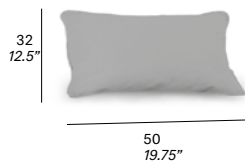

C986 Rectangular cushion

· G21	188
· G22	228
· G23	251
· COM (1,40 / 1,50 > 0,50 m)	175

FR polyester fibre +17

0,29 kg — 0,30 kg / 0,02 m³

*COM Orders are subject to following charges per manufacturer: $18 per yard (any fabric) - Minimum: $200