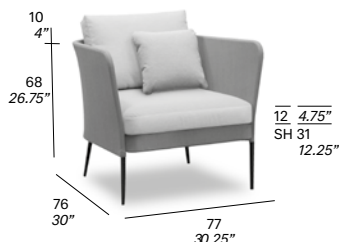

REF   ARTICLE   OPTIONS   TOTAL (CAD$)

C751   Armchair

frame

- 102 FT light grey, 108 FT oxide, 110 FT bronze, 111 FT graphite, 113 FT sage, 120 FT off white, 124 FT linen

upholstered

- A - Sunbrella Sling, Batyline Eden, Batyline Elios
- B - Premium Sunbrella Sling

cushions

(1 cushion 45x45 cm / 17.75"x17.75" included)

	A	B
· G21	5,098	5,264
· G22	5,277	5,442
· G23	5,501	5,666
· COM (1,40 / 1,50 > 1 m)	4,894	5,059

protective cover

+855

10,5 kg — 16 kg / 0,52 m³ —