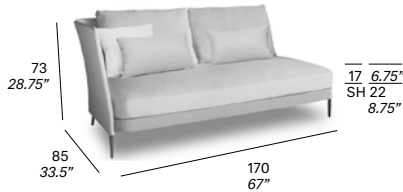

REF ARTICLE OPTIONS TOTAL (CAD\$)

C753 Sofa

frame

- 102 FT light grey, 108 FT oxide, 110 FT bronze, 111 FT graphite, 113 FT sage, 120 FT off white, 124 FT linen

upholstered

- A - Sunbrella Sling, Batyline Eden, Batyline Elios
- B - Premium Sunbrella Sling

cushions

(2 cushions 45x45 cm / 17.75"x17.75"

+ 2 cushions 50x32 cm / 19.75"x12.5" included)

	A	B
· G21	14,820	15,315
· G22	15,546	16,041
· G23	16,055	16,550
· COM (1,40 / 1,50 > 1 m)	14,388	14,883

protective cover

+1,360

44 kg — 53 kg / 1,74 m³ —

C770 Left side module

frame

- 102 FT light grey, 108 FT oxide, 110 FT bronze, 111 FT graphite, 113 FT sage, 120 FT off white, 124 FT linen

upholstered

- A - Sunbrella Sling, Batyline Eden, Batyline Elios
- B - Premium Sunbrella Sling

cushions

(1 cushion 45x45 cm / 17.75"x17.75"

+ 2 cushions 50x32 cm / 19.75"x12.5" included)

	A	B
· G21	10,418	10,718
· G22	10,801	11,101
· G23	11,075	11,375
· COM (1,40 / 1,50 > 1 m)	10,009	10,309

protective cover