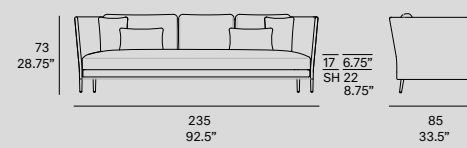

käbu

[en] Collection made of high resistance aluminum tube. Possibility of customization through a wide variety of technical fabrics completely suitable for outdoor use. Possibility of creating a wide variety of layouts thanks to the modularity of its elements.

javier pastor, 2014/2019

C753

Sofa

C751

Armchair