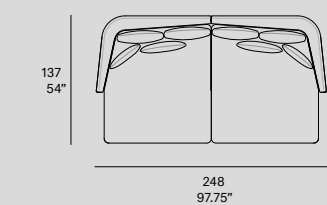

Frame:

- 100 white
- 111 FT graphite
- 102 FT light grey
- 108 FT oxide
- 109 FT champagne
- 110 FT bronze
- 113 FT sage

Upholstered:

- Sunbrella Sling
- Batyline Eden
- Batyline Elios

Cushions:

- G11
- G12
- G13