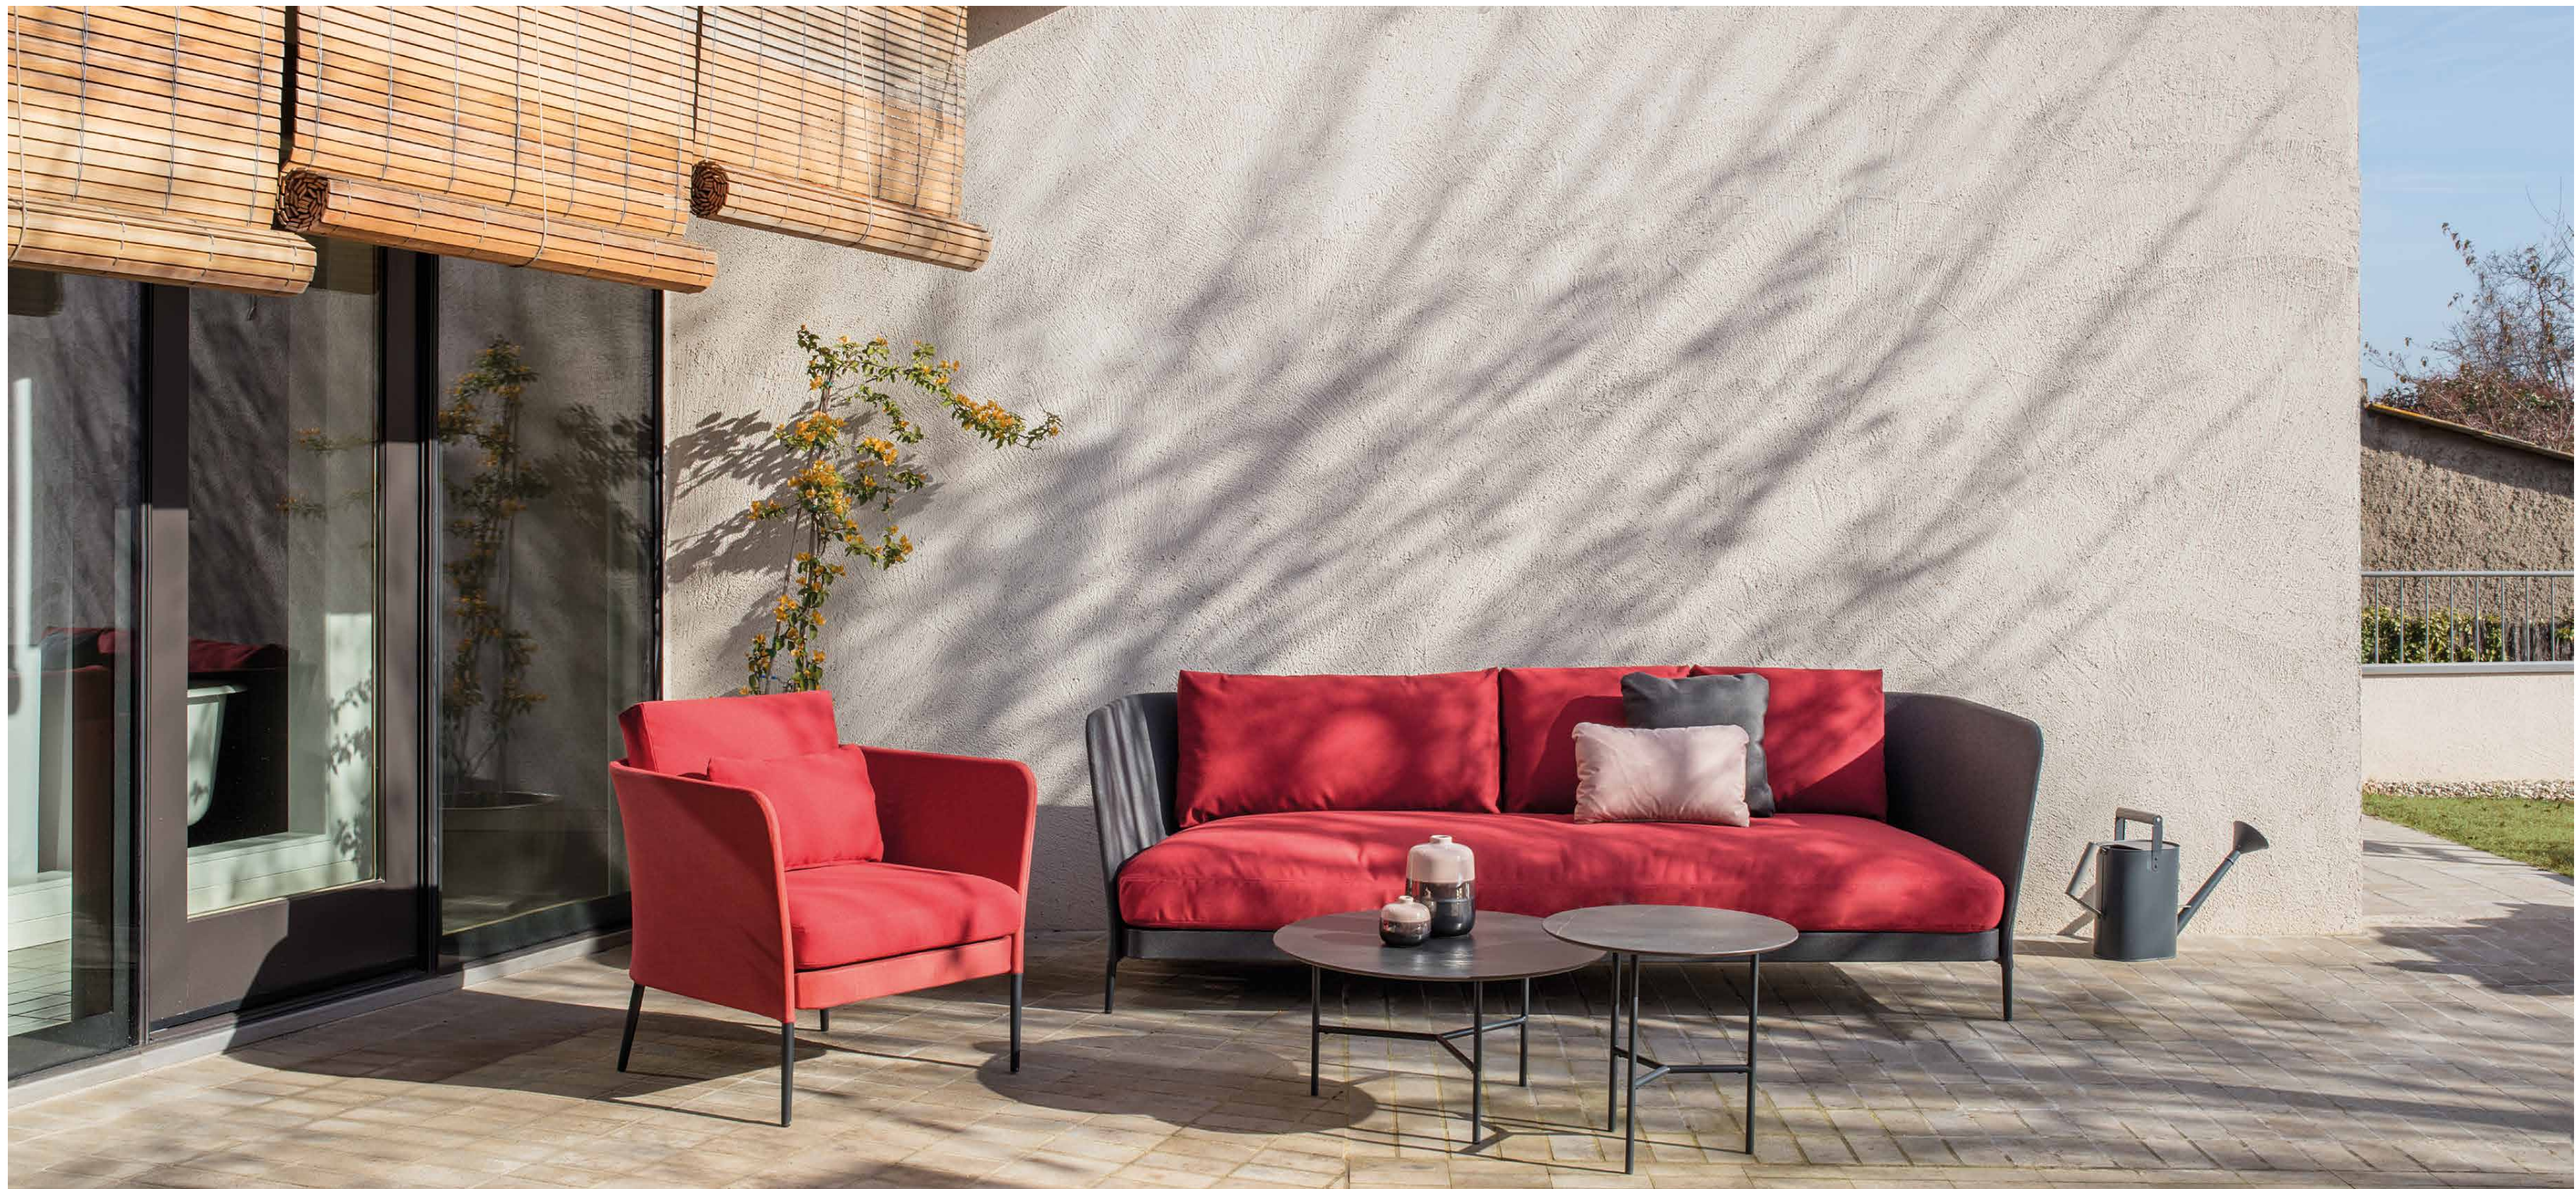

C770 Käbu. Left side module / módulo lateral izq. 109 FT champagne. Sunbrella sling sailing space. Heritage ash. Heritage papyrus - Heritage moss
C771 Käbu. Right side module / módulo lateral dcho. 109 FT champagne. Sunbrella sling sailing space. Heritage ash. Heritage papyrus - Heritage moss

C751Käbu. Armchair / sillón. 111 FT graphite. Batyline eden 50967. Heritage papyrus