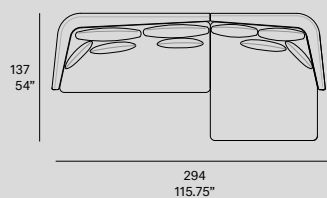

käbu

[en] Collection made of high resistance aluminum tube. Possibility of customization through a wide variety of technical fabrics completely suitable for outdoor use. Possibility of creating a wide variety of layouts thanks to the modularity of its elements.

javier pastor, 2014/2019

C753

Sofa

C751

Armchair

C770

Left side module

C771

Right side module

C773

Left chaise longue module

C774

Right chaise longue module

C772

Central module
Módulo central
Élément central
Zentralmodul

C757

Dining armchair
Sillón comedor
Fauteuil de salle à manger
Stuhl mit Armlehene

Frame:

- 100 white
- 111 FT graphite
- 102 FT light grey
- 108 FT oxide
- 109 FT champagne
- 110 FT bronze
- 113 FT sage

Upholstered:

Cushions:

- G11
- G12
- G13

käbu

[en] Collection made of high resistance aluminum tube. Possibility of customization through a wide variety of technical fabrics completely suitable for outdoor use. Possibility of creating a wide variety of layouts thanks to the modularity of its elements.

javier pastor, 2014/2019

C762

Chaise longue with wheels

C763

Double chaise longue with wheels

composition examples

KÄBU 01

Modular composition

KÄBU 03

Modular composition
Composición modular
Composition modulaire
Lounge Bereich

KÄBU 02

Modular composition

KÄBU 04

Modular composition
Composición modular
Composition modulaire
Lounge Bereich

Frame:

- 100 white
- 111 FT graphite
- 102 FT light grey
- 108 FT oxide
- 109 FT champagne
- 110 FT bronze
- 113 FT sage

Upholstered:

- Sunbrella Sling
- Batyline Eden
- Batyline Elios

Cushions:

- G11
- G12
- G13