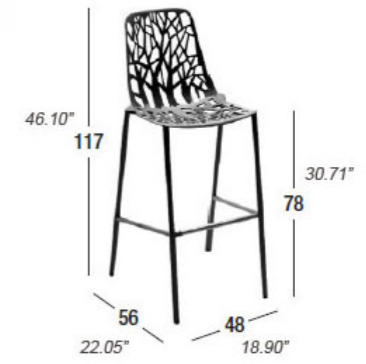

FOREST

Robby & Francesca Cantarutti

CHAIR, ARMCHAIR AND STOOL

FOREST chair, armchair _ RADICE QUADRA table (cm 200 x 90 x 74 h)

6500

FOREST armchair, cushion in fabric

FOREST chair, armchair _ TONIK table top (cm ø 80) | ELICA base (cm 72h)

FOREST/chair, armchair _ GRANDE ARCHE extendible table (cm 160 x 90 x 74 h)

FOREST chair

6501

FOREST stool _ TONIK piano table top (cm ø 60) | CROSS base

(cm 110 h)

FOREST stool

6800

6805