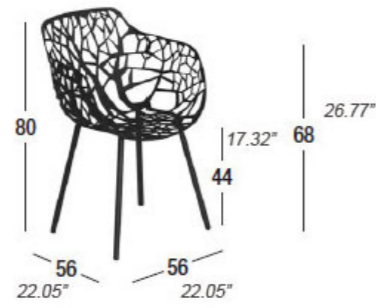

FOREST

Robby & Francesca Cantarutti

CHAIR, ARMCHAIR AND STOOL

FOREST chair, armchair _ RADICE QUADRA table (cm 200 x 90 x 74 h)

6500

FOREST armchair, cushion in fabric

FOREST chair, armchair _ TONIK table top (cm ø 80) | ELICA base (cm 72h)

FOREST/chair, armchair _ GRANDE ARCHE extendible table (cm 160 x 90 x 74 h)

FOREST chair

6501

FOREST stool _ TONIK piano table top (cm ø 60) | CROSS base

(cm 110 h)

FOREST stool

6800

6805