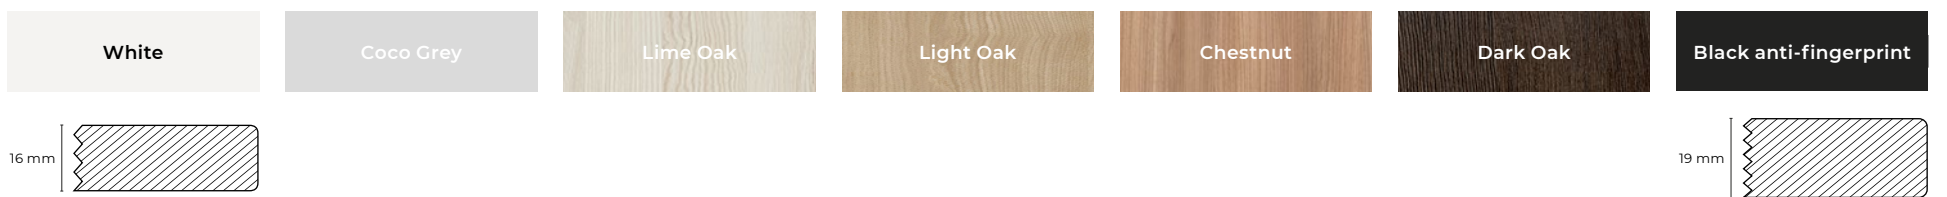

STRUCTURE

White	00	
Black	08	

Structure

Desk-top finishes

MFC · Thickness: 16 mm with straight edge

19 mm

Compact · Thickness: 10 mm with straight edge

Black core

Coloured core

	Configuration required to set up reference. No cost increase		Combination not available		
--	---	--	---------------------------	--	--