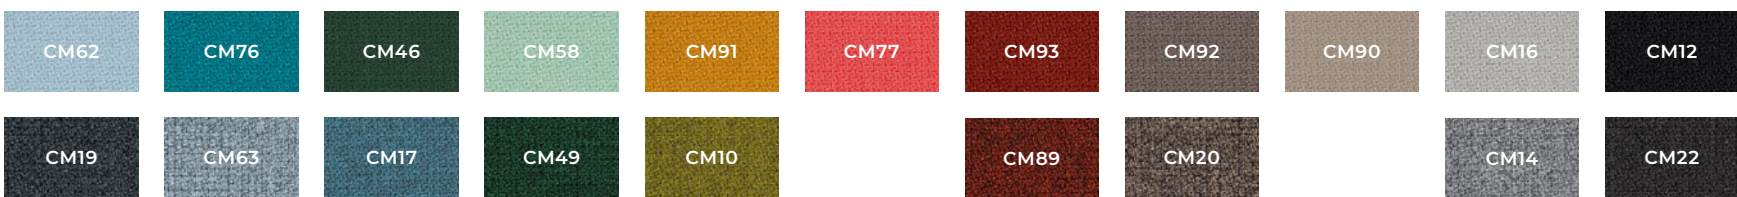

Fabric FA · Synergy

Leather GP · Savana

Fabric FC · Scapigliata

	Configuration required to set up reference. No cost increase		Combination not available		
--	---	--	---------------------------	--	--

CUIC · Two-colour combination			
			
MODEL	1 pax · Lounge chair	2 pax · 2-seater sofa	3 pax · 3-seater sofa
MEASUREMENT	864 x 733 x 740 mm	1585 x 733 x 740 mm	1945 x 733 x 740 mm
SITTING HEIGHT	480 mm	480 mm	480 mm
REFERENCE	CU11031	CU11032	CU11033

STRUCTURE			
White	0100	\$4,571	\$7,197
Black	0108		\$8,392

UPHOLSTERY						
GROUP	UPHOLSTERY	OUTSIDE FABRIC	INSIDE FABRIC			
Group 1	Fabric Radio	AI--	AI--			
Group 2	Fabric Valencia	BV--	BV--			
	Fabric Step / Step Melange	CM--	CM--	+ \$67	+ \$126	+ \$141
	Fabric Cuneo	BC--	BC--			
Group 3	Fabric Synergy	FA--	FA--	+ \$571	+ \$1,061	+ \$1,161
	Fabric Miss	AM--	AM--			

Structure

Upholstered · two-colour combination

Fabric AI · Radio

Fabric BV · Valencia

Fabric CM · Step & Step Melange

Fabric BC · Cuneo

Fabric AM · Miss

Fabric FA · Synergy