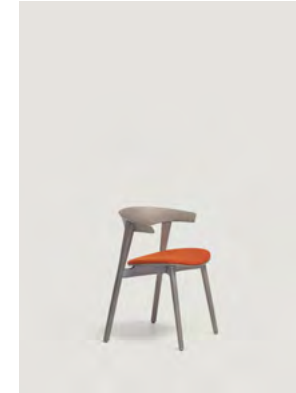

capdell

NIX collection

Design by Patrick Norguet

EN Nix, an iconic design that combines the work of solid wood and the curved plywood 3D spherical geometry. The result is very comfortable and lends itself to both multiple uses of the house as to the collective spaces.

The principle of assembly draws an elegant and singular architecture.

The Nix collection is growing with the introduction of its stool version NIX STOOL.

A contemporary collection with different finishes and colors whose chair was the winner of the prestigious Red Dot Award, 2019.

capdell

capdell

capdell

capdell

capdell

NIX collection

Chair

230M
Chair with beech wood base and curved plywood backrest

230P
Upholstered chair with beech wood base and curved plywood backrest

Stool

230M
Stool with beech wood base and curved plywood backrest

230P
Upholstered stool with beech wood base and curved plywood backrest