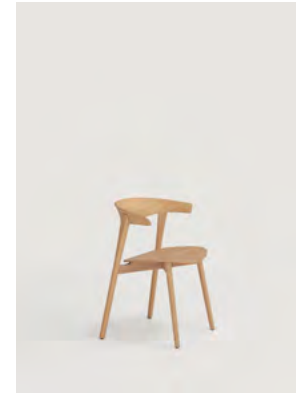

capdell

NIX collection

Design by Patrick Norguet

EN Nix, an iconic design that combines the work of solid wood and the curved plywood 3D spherical geometry. The result is very comfortable and lends itself to both multiple uses of the house as to the collective spaces.

The principle of assembly draws an elegant and singular architecture.

The Nix collection is growing with the introduction of its stool version NIX STOOL.

A contemporary collection with different finishes and colors whose chair was the winner of the prestigious Red Dot Award, 2019.

capdell

capdell

capdell

capdell

capdell

NIX collection

Chair

230M
Chair with beech wood base and curved plywood backrest

230P
Upholstered chair with beech wood base and curved plywood backrest

Stool

230M
Stool with beech wood base and curved plywood backrest

230P
Upholstered stool with beech wood base and curved plywood backrest