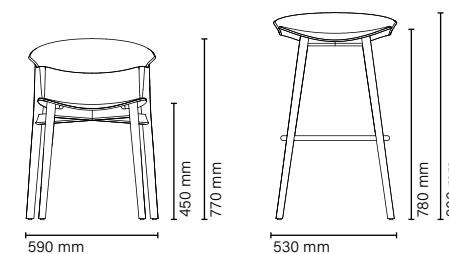

NIX collection

Design by Patrick Norguet

EN Nix, an iconic design that combines the work of solid wood and the curved plywood 3D spherical geometry. The result is very comfortable and lends itself to both multiple uses of the house as to the collective spaces.

The principle of assembly draws an elegant and singular architecture.

The Nix collection is growing with the introduction of its stool version NIX STOOL.

A contemporary collection with different finishes and colors whose chair was the winner of the prestigious Red Dot Award, 2019.