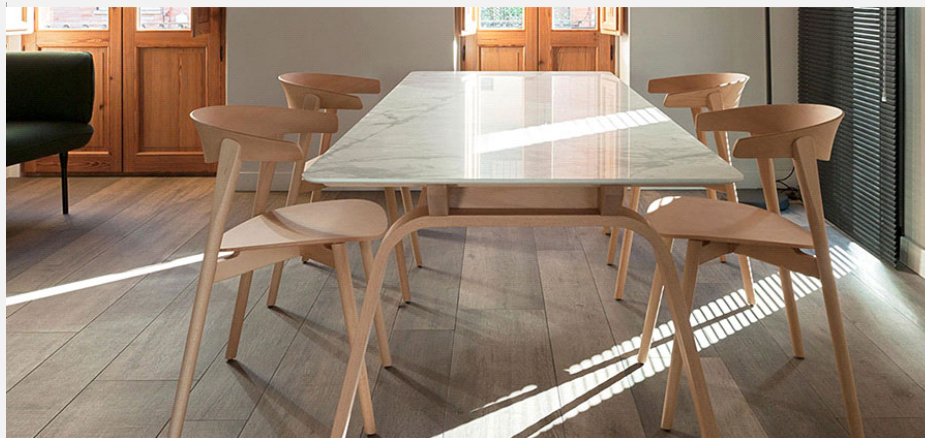

Nix

Manufacturer: Capdell, Spain

Fabric Categories

Product Code	Base/Description	Wood	COM	C1	C2	C3	C4	C5	C6

Chairs in solid wood and curved plywood, wood or upholstered seat options

Chair with solid beech wood base and 3D curved plywood backrest

230M	Beech wood	$1,690	-	-	-	-	-	-	-

Chair with upholstered seat and solid beech wood base and 3D curved plywood backrest

COM: 30 cm - 0.35 yds

230P	Beech wood	-	$1,723	$1,788	$1,840	$1,928	$1,988	$2,073	$2,128

COM Orders are subject to following charges per manufacturer: $18 per yard (any fabric) - Minimum: $200.