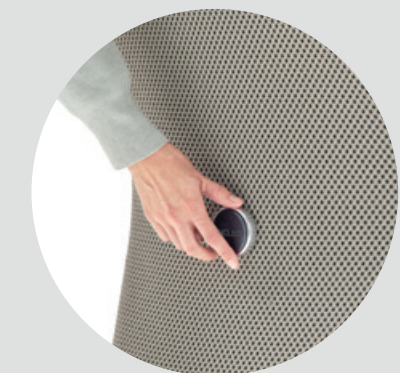

# Ergonomics

SEAT DEPTH ADJUSTMENT

1 SYNCHRO MOVEMENT

SEAT WITH DIFFERENTIATED PRESSURE ZONES

4 ADJUSTABLE LUMBAR SUPPORT

SEAT HEIGHT ADJUSTMENT

3

USER GUIDE