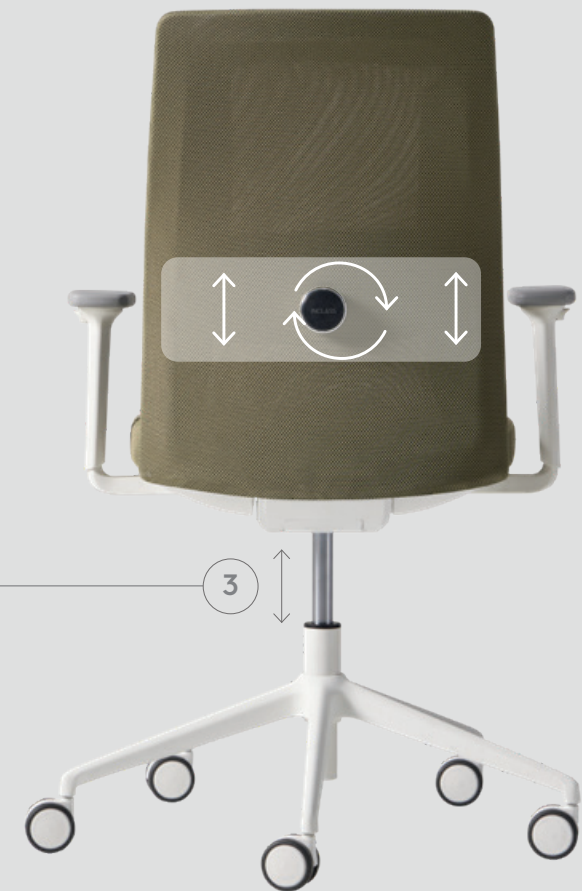

# Ergonomics

SEAT DEPTH ADJUSTMENT

1 SYNCHRO MOVEMENT

SEAT WITH DIFFERENTIATED PRESSURE ZONES

4 ADJUSTABLE LUMBAR SUPPORT

SEAT HEIGHT ADJUSTMENT

3

USER GUIDE