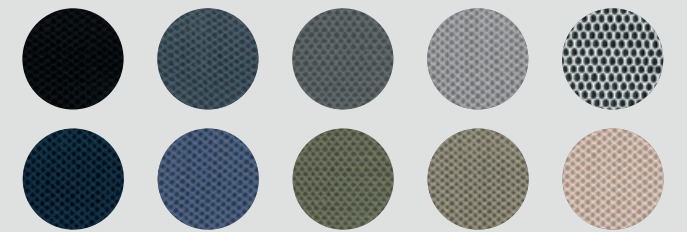

## Armrests

The chairs can be equipped with armrests available in two

Fix arms with width adjustment.

4D adjustable arms.  
Available in white or black.

# Backrest versions

Fully upholstered backrest with plain upholstery

Available in all the fabrics and leathers of our finishes book.

Fully upholstered backrest with horizontal stitches R

Available in all the fabrics and leathers of our finishes book.

Backrest in NETEX breathable 3D mesh

NETEX mesh - Available in 10 colours

Backrest in MAXI breathable 3D mesh

MAXI mesh - Available in 6 colours  
Malla NETEX - Disponible en 6 colores

Backrest in VELVET breathable mesh

VELVET mesh - Available in 4 colours