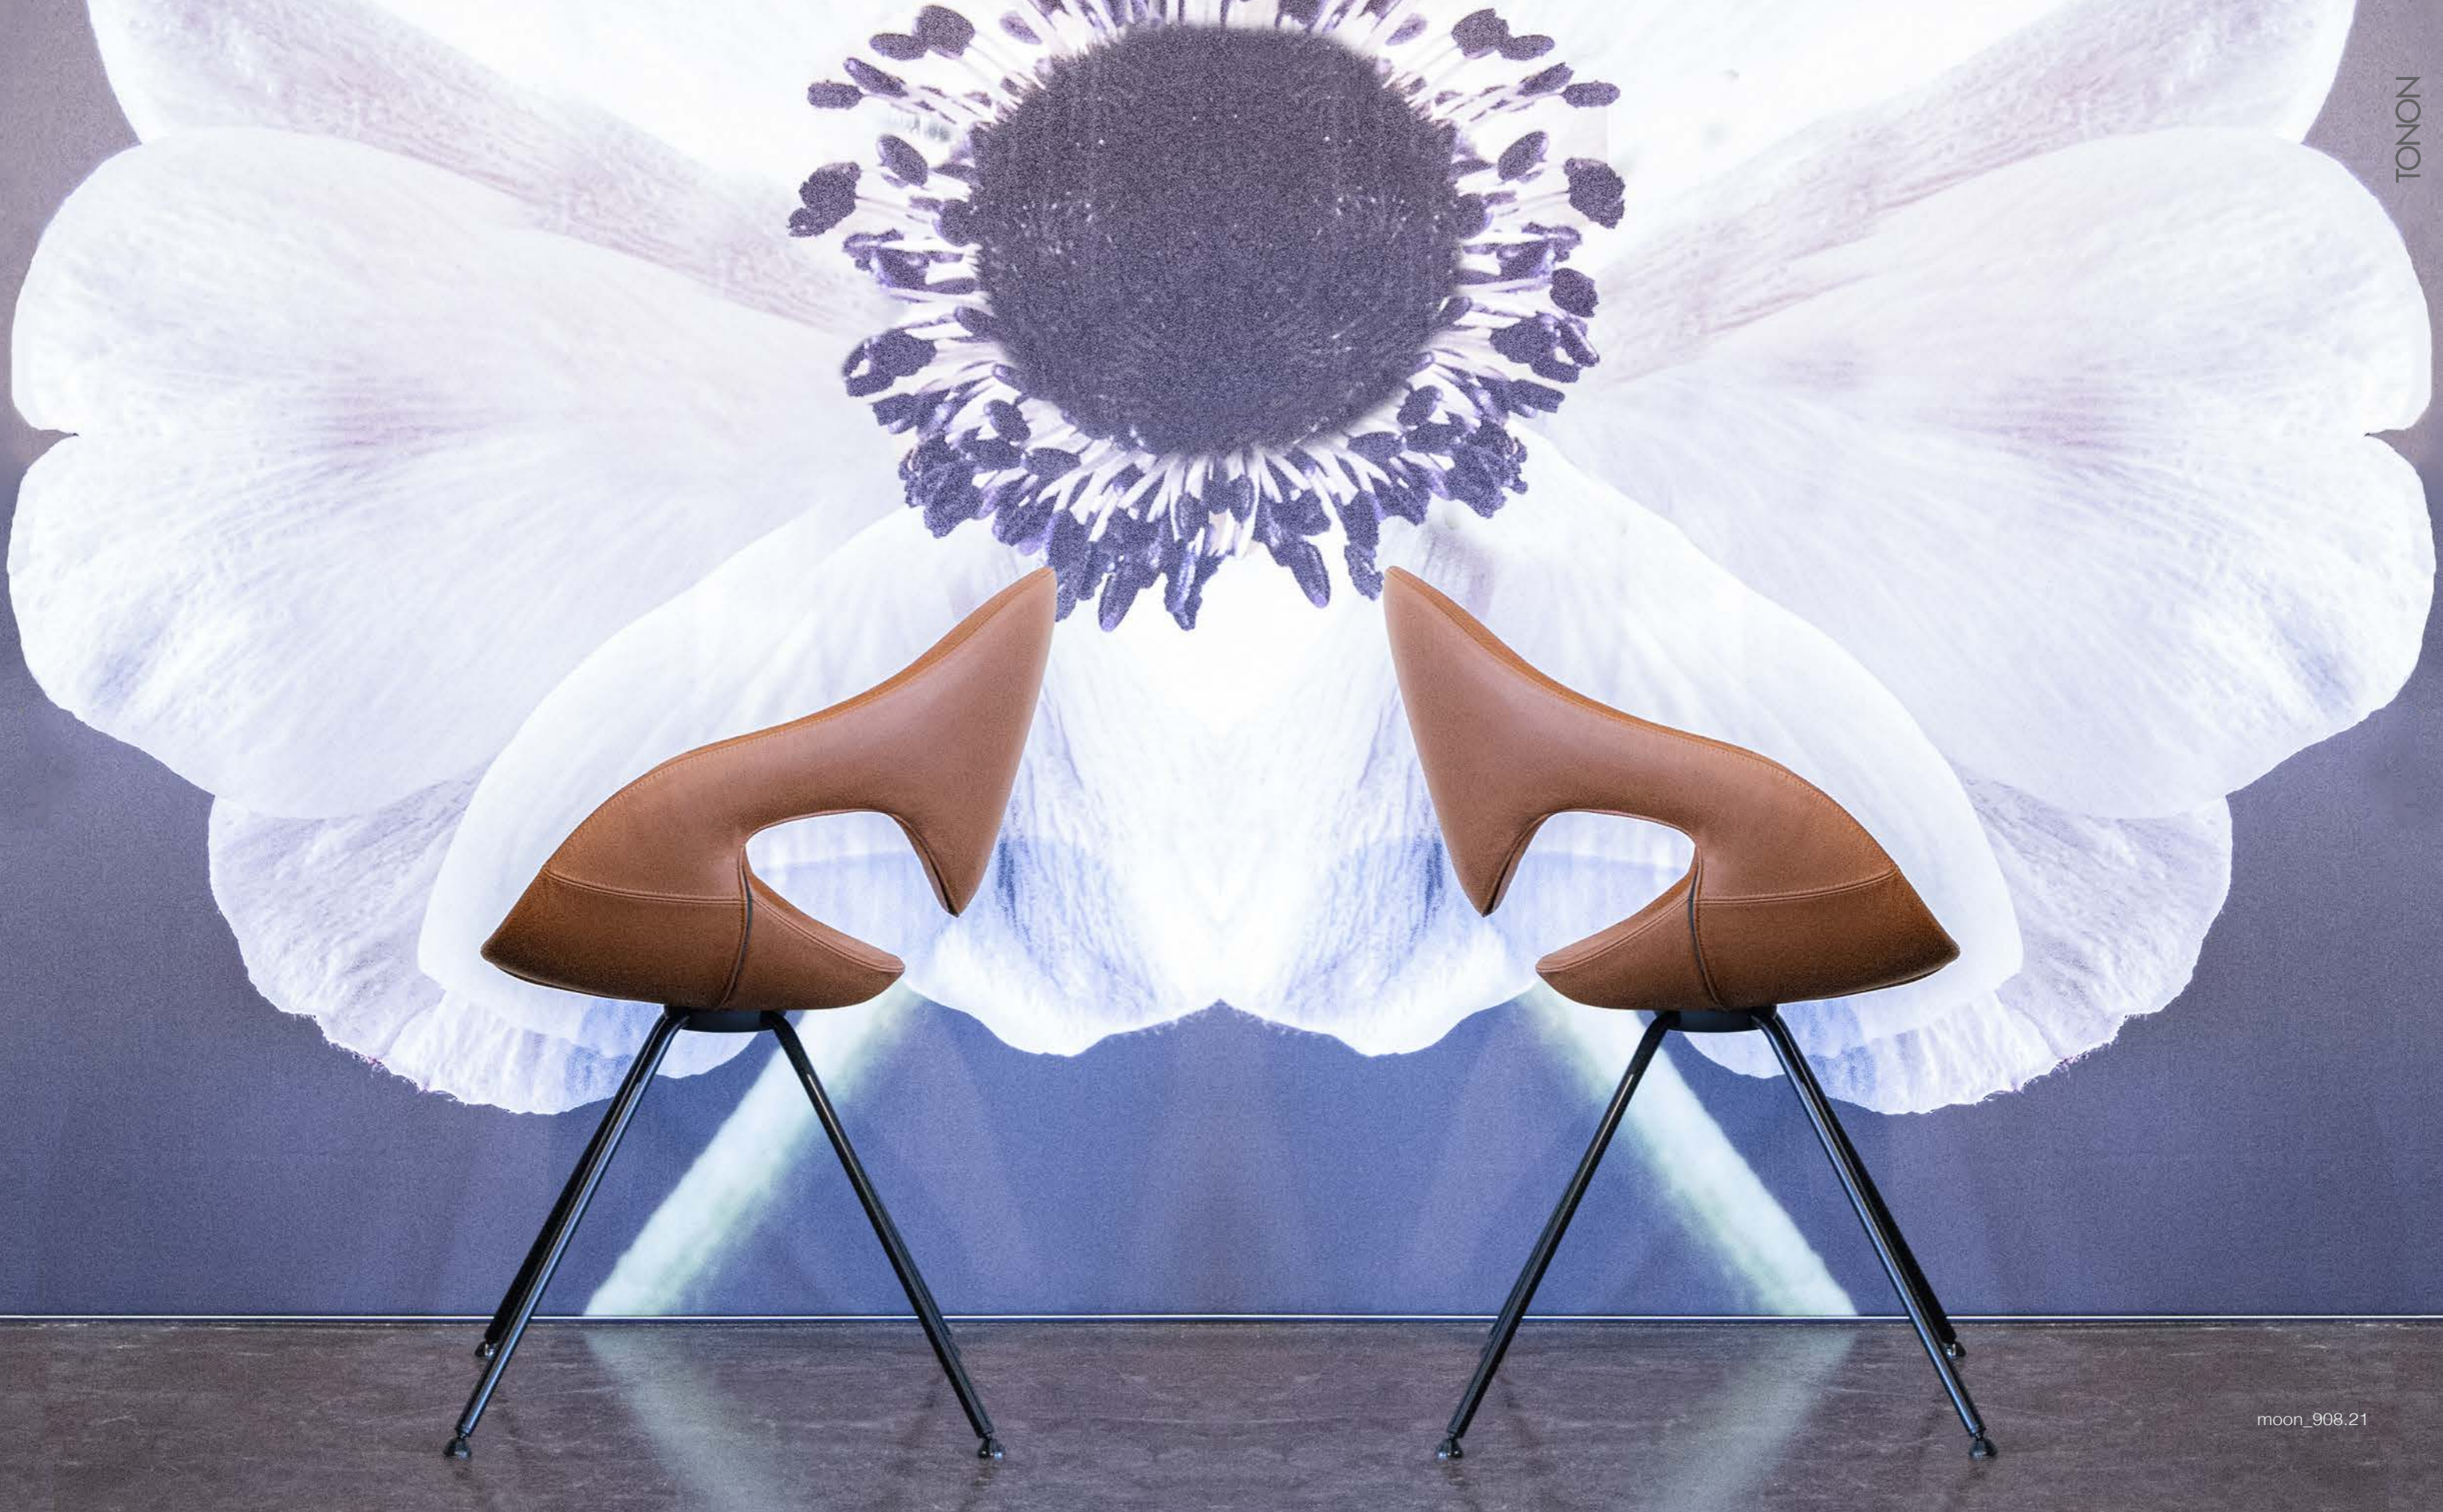

H 908.B1

MOON SOFT TOUCH

Organic design.

The sculptural shape of the Moon chair by Mac Stopa for Tonon expresses the designer's passion for curved and organic lines. The backrest bends harmoniously and becomes one single piece with the rest of the shell, creating an open space between the backrest and the seat, in the shape of a half moon: this is what makes it fascinating and unique.

908.82

908.92

MOON UPHOLSTERED

Design ergonomic.
Ergonomic design.

The structure of Moon, studied with precision, adapts perfectly to the position of the body: sitting becomes a pleasure. The organically shaped shell is also made in flexible injected foam upholstered with fabric or leather. The shell geometry adapts its lines to the shape of the body and gives a pleasant sensation of softness for a maximum comfort.

TONON

moon_908.31

moon_908.B2

MOON 908

design **mac stopa**

SOFT TOUCH & UPHOLSTERED

Moon **no arms**, is a model with smaller dimensions than Moon, slightly narrower but with the same goal to offer the maximum comfort. The shell is made both in "soft touch" integral foam or in injected foam upholstered with fabric or leather. The non-deformable and resistant shell is flexible and soft, and thanks to the large selection of bases available, nothing is left to be desired. The backrest with its crescent-shaped opening, matches successfully with the lines of its big sister Moon, which has received several design awards.