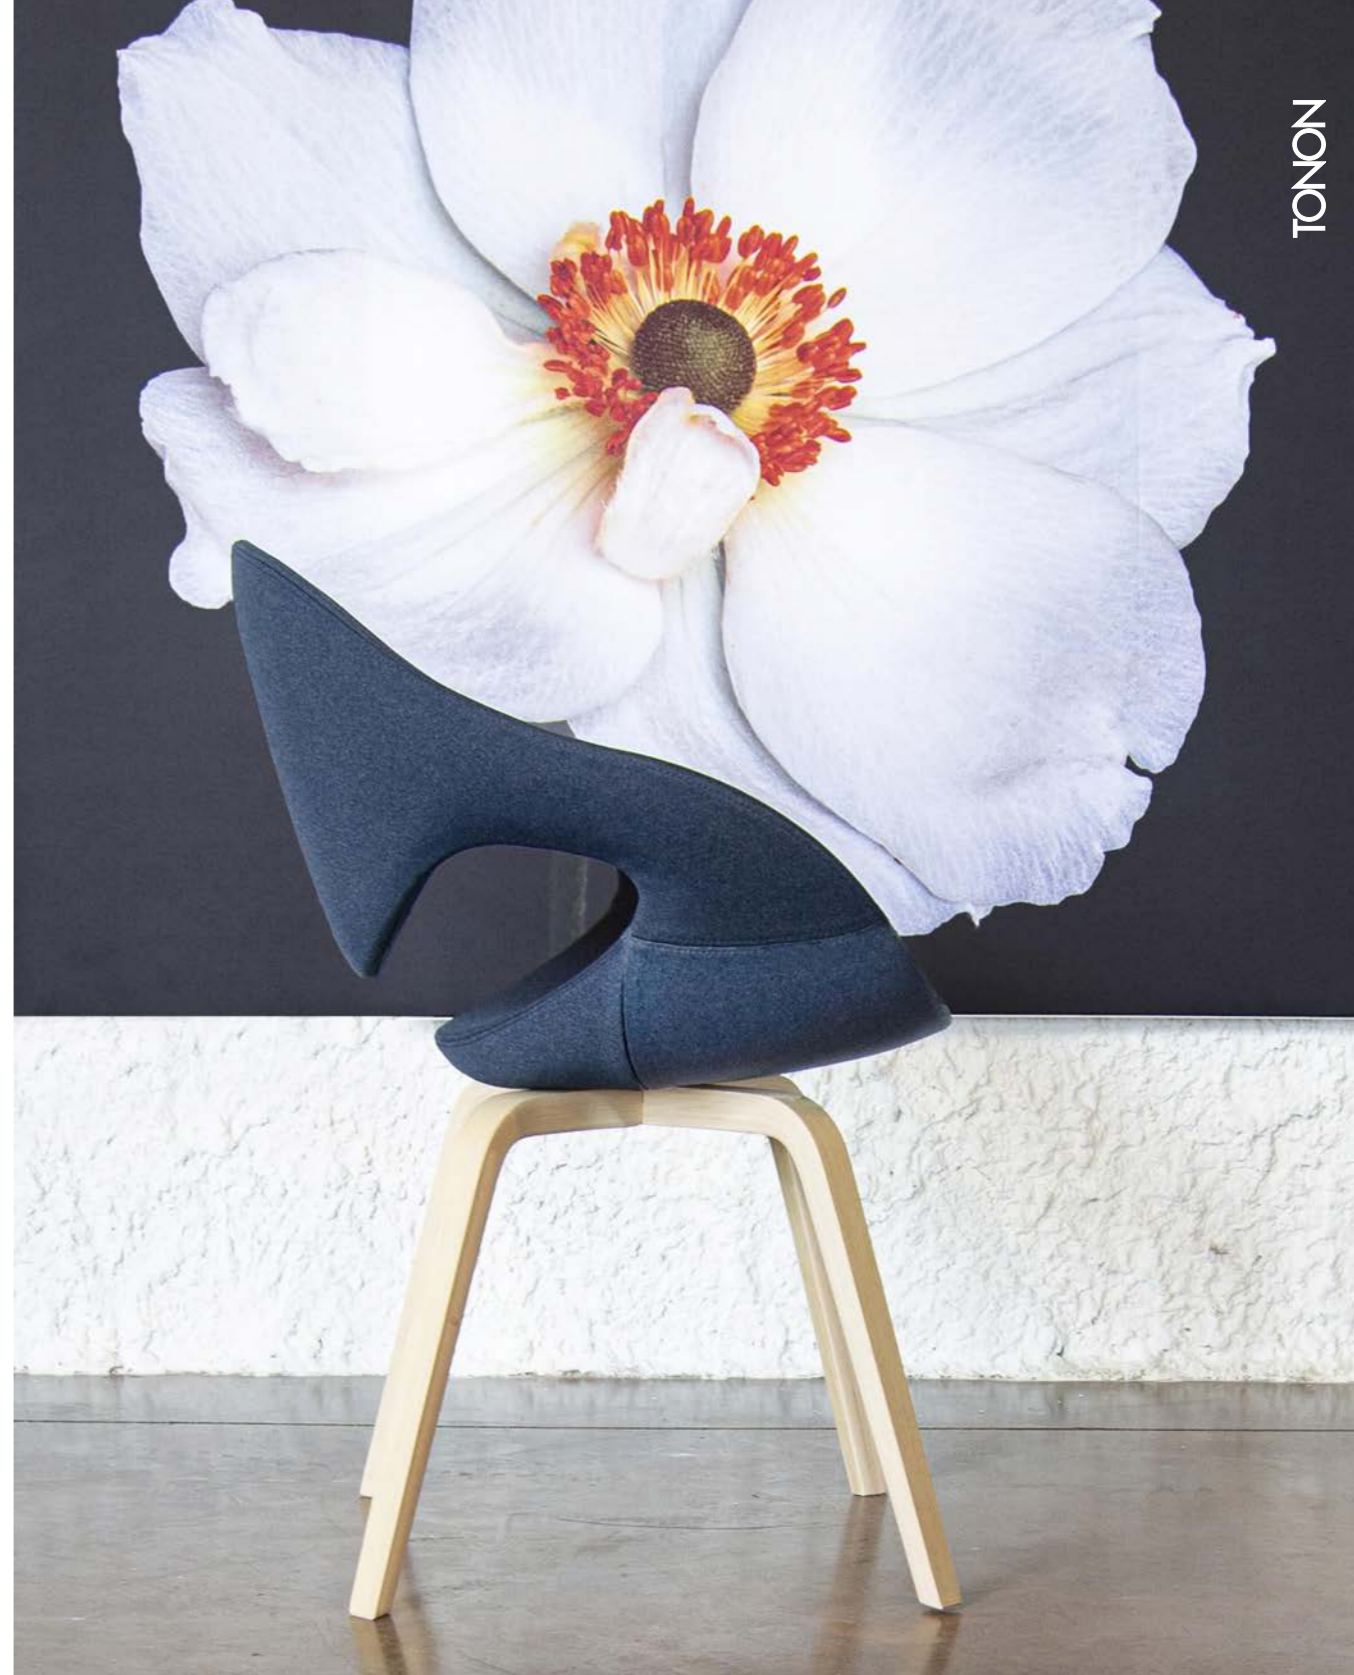

H 908.B1

MOON SOFT TOUCH

Organic design.

The sculptural shape of the Moon chair by Mac Stopa for Tonon expresses the designer's passion for curved and organic lines. The backrest bends harmoniously and becomes one single piece with the rest of the shell, creating an open space between the backrest and the seat, in the shape of a half moon: this is what makes it fascinating and unique.

908.82

908.92

MOON UPHOLSTERED

Design ergonomic.
Ergonomic design.

The structure of Moon, studied with precision, adapts perfectly to the position of the body: sitting becomes a pleasure. The organically shaped shell is also made in flexible injected foam upholstered with fabric or leather. The shell geometry adapts its lines to the shape of the body and gives a pleasant sensation of softness for a maximum comfort.

TONON

moon_908.31

moon_908.B2

MOON 908

design **mac stopa**

SOFT TOUCH & UPHOLSTERED

Moon **no arms**, is a model with smaller dimensions than Moon, slightly narrower but with the same goal to offer the maximum comfort. The shell is made both in "soft touch" integral foam or in injected foam upholstered with fabric or leather. The non-deformable and resistant shell is flexible and soft, and thanks to the large selection of bases available, nothing is left to be desired. The backrest with its crescent-shaped opening, matches successfully with the lines of its big sister Moon, which has received several design awards.