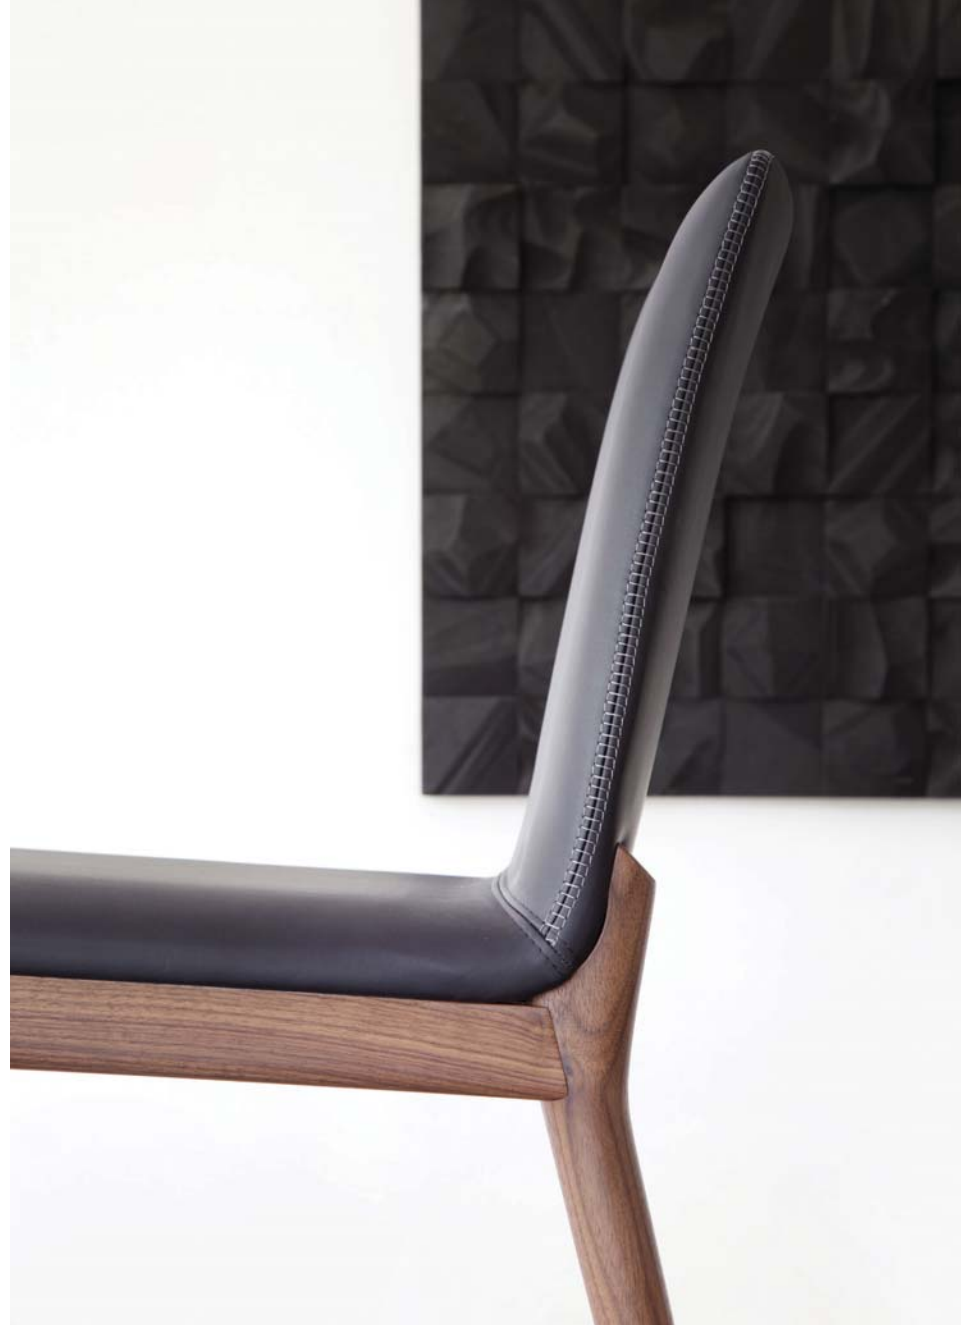

Salt&Pepper chair is a minimalistic wooden chair with a tight upholstered shell. The organic shape fits perfectly to the body giving a nice sensation of softness, promise of an optimal comfortable seating.

The beautiful structure in solid wood is available in American walnut or oak.

guggenbichler\_design

wooden legs

**R 3.011**  
solid oak  
oiled

**R 3.102**  
solid oak  
light stain

**R 3.144**  
solid oak  
wenge stain

**NC 8.011**  
solid black  
walnut oiled

**NC 8.146**  
solid black  
walnut stain

**salt&pepper  
chair\_141**