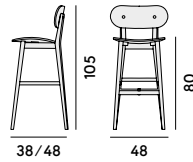

619

620 Chair in beechwood

Box × 2 pcs: 0.29 m³
Peso/Weight: 4.5 kg

622 Chair in beechwood, with upholstered seat and back

Box × 2 pcs: 0.29 m³
Peso/Weight: 5.5 kg

623 Barstool in beechwood

Box × 1 pcs: 0.29 m³
Peso/Weight: 6 kg

625 Barstool in beechwood, with upholstered seat and back

Box × 1 pcs: 0.29 m³
Peso/Weight: 7 kg

626 Stool in beechwood

Box × 1 pcs: 0.12 m³
Peso/Weight: 4.4 kg

628 Stool in beechwood, with upholstered seat

Box × 1 pcs: 0.12 m³
Peso/Weight: 5 kg

617 Stool in beechwood

Box × 2 pcs: 0.26 m³
Peso/Weight: 3.5 kg

619 Stool in beechwood, with upholstered seat

Box × 2 pcs: 0.26 m³
Peso/Weight: 4 kg