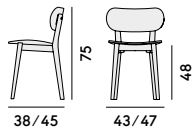

619

620 Chair in beechwood

Box × 2 pcs: 0.29 m³
Peso/Weight: 4.5 kg

622 Chair in beechwood, with upholstered seat and back

Box × 2 pcs: 0.29 m³
Peso/Weight: 5.5 kg

623 Barstool in beechwood

Box × 1 pcs: 0.29 m³
Peso/Weight: 6 kg

625 Barstool in beechwood, with upholstered seat and back

Box × 1 pcs: 0.29 m³
Peso/Weight: 7 kg

626 Stool in beechwood

Box × 1 pcs: 0.12 m³
Peso/Weight: 4.4 kg

628 Stool in beechwood, with upholstered seat

Box × 1 pcs: 0.12 m³
Peso/Weight: 5 kg

617 Stool in beechwood

Box × 2 pcs: 0.26 m³
Peso/Weight: 3.5 kg

619 Stool in beechwood, with upholstered seat

Box × 2 pcs: 0.26 m³
Peso/Weight: 4 kg