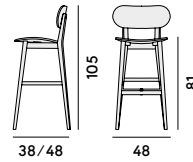

619

620 Chair in beechwood

Box × 2 pcs: 0.29 m³
Peso/Weight: 4.5 kg

622 Chair in beechwood, with upholstered seat and back

Box × 2 pcs: 0.29 m³
Peso/Weight: 5.5 kg

623 Barstool in beechwood

Box × 1 pcs: 0.29 m³
Peso/Weight: 6 kg

625 Barstool in beechwood, with upholstered seat and back

Box × 1 pcs: 0.29 m³
Peso/Weight: 7 kg

626 Stool in beechwood

Box × 1 pcs: 0.12 m³
Peso/Weight: 4.4 kg

628 Stool in beechwood, with upholstered seat

Box × 1 pcs: 0.12 m³
Peso/Weight: 5 kg

617 Stool in beechwood

Box × 2 pcs: 0.26 m³
Peso/Weight: 3.5 kg

619 Stool in beechwood, with upholstered seat

Box × 2 pcs: 0.26 m³
Peso/Weight: 4 kg