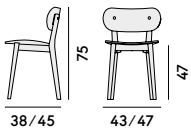

619

620 Chair in beechwood

Box × 2 pcs: 0.29 m³
Peso/Weight: 4.5 kg

622 Chair in beechwood, with upholstered seat and back

Box × 2 pcs: 0.29 m³
Peso/Weight: 5.5 kg

623 Barstool in beechwood

Box × 1 pcs: 0.29 m³
Peso/Weight: 6 kg

625 Barstool in beechwood, with upholstered seat and back

Box × 1 pcs: 0.29 m³
Peso/Weight: 7 kg

626 Stool in beechwood

Box × 1 pcs: 0.12 m³
Peso/Weight: 4.4 kg

628 Stool in beechwood, with upholstered seat

Box × 1 pcs: 0.12 m³
Peso/Weight: 5 kg

617 Stool in beechwood

Box × 2 pcs: 0.26 m³
Peso/Weight: 3.5 kg

619 Stool in beechwood, with upholstered seat

Box × 2 pcs: 0.26 m³
Peso/Weight: 4 kg