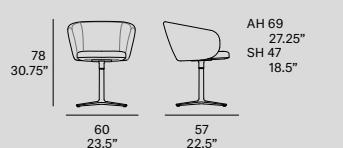

T070 SN
—
Swivel armchair

T071 SN
—
Upholstered swivel armchair

T070 SW
—
Swivel armchair with casters

T071 SW
—
Upholstered swivel armchair with casters

T070 SP
—
Swivel armchair

T071 SP
—
Upholstered swivel armchair