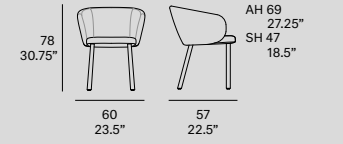

mario ruiz, 2015/2021

T070 WN
—
Dining armchair with solid wood legs

T071 WN
—
Upholstered armchair with solid wood legs

T070 M
—
Dining armchair with metal legs

T071 M
—
Upholstered armchair with metal legs