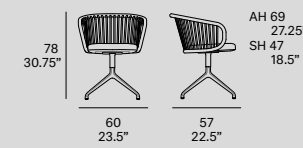

mario ruiz, 2015/2021

T070 WN
—
Dining armchair with solid wood legs

T071 WN
—
Upholstered armchair with solid wood legs

T070 M
—
Dining armchair with metal legs

T071 M
—
Upholstered armchair with metal legs

T070 SN
—
Swivel armchair

T071 SN
—
Upholstered swivel armchair

T070 SW
—
Swivel armchair with casters

T071 SW
—
Upholstered swivel armchair with casters

T070 SP
—
Swivel armchair

T071 SP
—
Upholstered swivel armchair