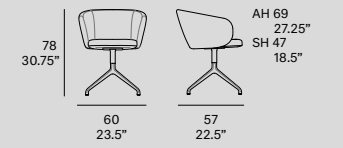

mario ruiz, 2015/2021

T070 WN
—
Dining armchair with solid wood legs

T071 WN
—
Upholstered armchair with solid wood legs

T070 M
—
Dining armchair with metal legs

T071 M
—
Upholstered armchair with metal legs

T070 SN
—
Swivel armchair

T071 SN
—
Upholstered swivel armchair

T070 SW
—
Swivel armchair with casters

T071 SW
—
Upholstered swivel armchair with casters

T070 SP
—
Swivel armchair

T071 SP
—
Upholstered swivel armchair