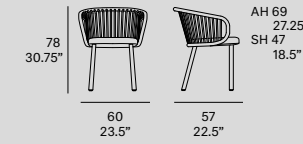

[en] Dining armchair providing different solutions for both the backrest and the legs. Backrest comes in natural rattan or steel tube covered with cold-cured moulded polyurethane foam and upholstery. Legs are made of rattan, wood or metal. All versions include upholstered seat. Possibility of customization through a wide variety of high performance technical fabrics. Finished with a three step water-based coating (dye, base coat and top coat) highly resistant to solar radiation thanks to UV filters. Structure made of peeled and tinted natural rattan of 28 mm/1.1" diameter. Backrest manufactured in peeled and tinted natural rattan of 10 mm/0.4" diameter.

mario ruiz, 2015/2021

T070 WN
—
Dining armchair with solid wood legs

T071 WN
—
Upholstered armchair with solid wood legs