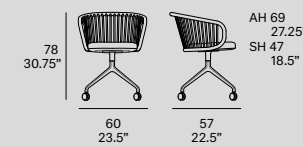

mario ruiz, 2015/2021

T070 WN
—
Dining armchair with solid wood legs

T071 WN
—
Upholstered armchair with solid wood legs

T070 M
—
Dining armchair with metal legs

T071 M
—
Upholstered armchair with metal legs

T070 SN
—
Swivel armchair

T071 SN
—
Upholstered swivel armchair

T070 SW
—
Swivel armchair with casters

T071 SW
—
Upholstered swivel armchair with casters

T070 SP
—
Swivel armchair

T071 SP
—
Upholstered swivel armchair