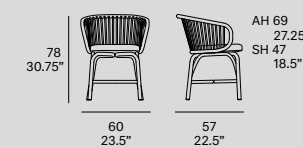

T070 R
—
Dining armchair with rattan legs