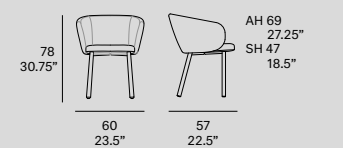

mario ruiz, 2015/2021

T070 WN
—
Dining armchair with solid wood legs

T071 WN
—
Upholstered armchair with solid wood legs

T070 M
—
Dining armchair with metal legs

T071 M
—
Upholstered armchair with metal legs

T070 SN
—
Swivel armchair

T071 SN
—
Upholstered swivel armchair

T070 SW
—
Swivel armchair with casters

T071 SW
—
Upholstered swivel armchair with casters

T070 SP
—
Swivel armchair

T071 SP
—
Upholstered swivel armchair