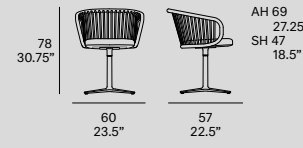

mario ruiz, 2015/2021

T070 WN
—
Dining armchair with solid wood legs

T071 WN
—
Upholstered armchair with solid wood legs

T070 M
—
Dining armchair with metal legs

T071 M
—
Upholstered armchair with metal legs

T070 SN
—
Swivel armchair

T071 SN
—
Upholstered swivel armchair

T070 SW
—
Swivel armchair with casters

T071 SW
—
Upholstered swivel armchair with casters

T070 SP
—
Swivel armchair

T071 SP
—
Upholstered swivel armchair