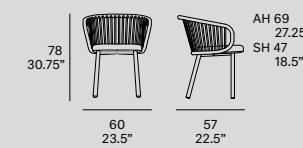

mario ruiz, 2015/2021

T070 WN
—
Dining armchair with solid wood legs

T071 WN
—
Upholstered armchair with solid wood legs

T070 M
—
Dining armchair with metal legs

T071 M
—
Upholstered armchair with metal legs

T070 SN
—
Swivel armchair

T071 SN
—
Upholstered swivel armchair

T070 SW
—
Swivel armchair with casters

T071 SW
—
Upholstered swivel armchair with casters

T070 SP
—
Swivel armchair

T071 SP
—
Upholstered swivel armchair