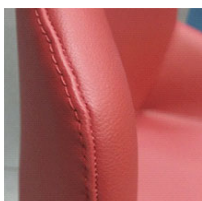

Noom

Manufacturer: Actiu, Spain

Fabric Groups

Product Code	Base	G1	G2	G3	G5
--------------	------	----	----	----	----

Serie 20 - High Backrest - Upholstered with Single Stitching - Monocolour

NM12011-0100/0108	Steel Base - White or Black	\$2,634	\$2,682	-	\$3,881
NM12011-0211/0208	Wood Base - Natural or Black Beech	\$2,671	\$2,719	-	\$3,918
NM12011-0311/0308	Swivel Wood Base - Natural or Black Beech	\$3,339	\$3,387	-	\$4,586

Serie 20 - High Backrest - Upholstered with French Sewing - Monocolour

NM12021-0100/0108	Steel Base - White or Black	\$2,801	\$2,890	\$3,205	-
NM12021-0211/0208	Wood Base - Natural or Black Beech	\$2,838	\$2,920	\$3,243	-
NM12021-0311/0308	Swivel Wood Base - Natural or Black Beech	\$3,506	\$3,588	\$3,910	-

Serie 30 - Medium Backrest - Upholstered with Simple Stitching - Monocolour

NM13011-0100/0108	Steel Base - White or Black	\$2,089	\$2,107	-	\$2,794
NM13011-0211/0208	Wood Base - Natural or Black Beech	\$2,144	\$2,163	-	\$2,849
NM13011-0400/0408	Steel Base - White or Black with Plugs	\$2,219	\$2,237	-	\$2,923
NM13011-0500/0508	Steel Base - White or Black with Wheels	\$2,359	\$2,378	-	\$2,849
NM12011-0311/0308	Swivel Wood Base - Natural or Black Beech	\$2,567	\$2,586	-	\$3,272