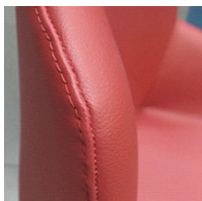

Medium and High Backrest Armchairs with Multiple Bases and Upholstery Sewing Options