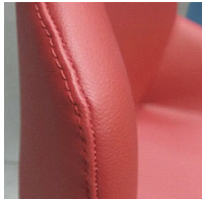

Noom

Manufacturer: Actiu, Spain

Fabric Groups

Product Code	Base	G1	G2	G3	G5