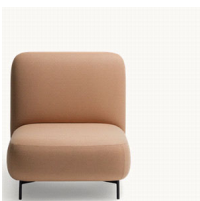

COM*

\$4,072

\$4,520

-

213S

Upholstered Lounge Chair - Pouf Seat, High Back

COM: 390 cm - 4.3 yds

Upholstered with Category C Fabrics