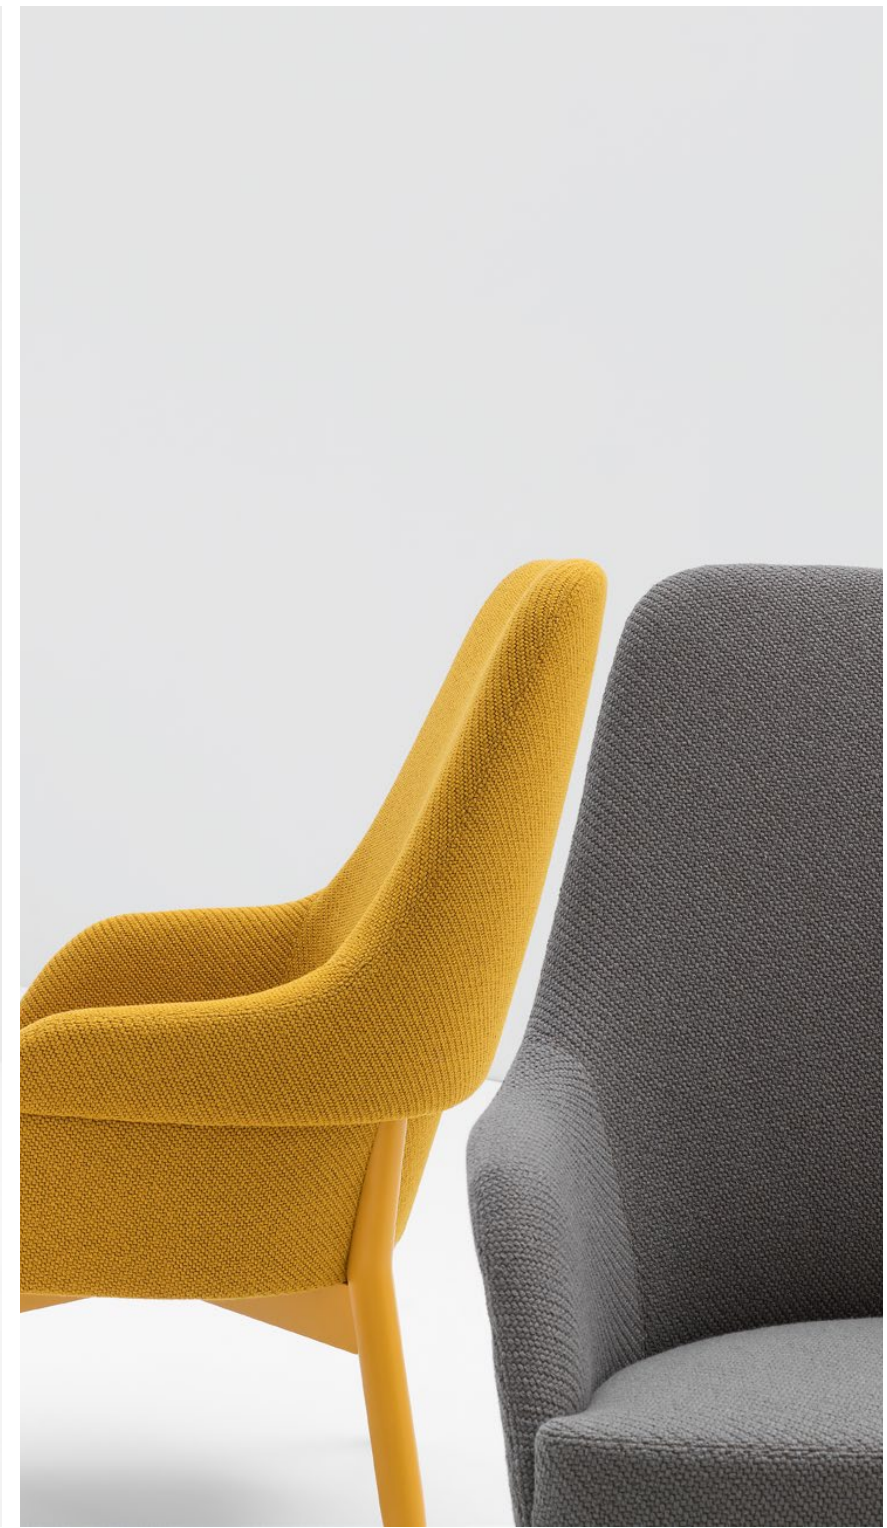

SPY	year 2015
	<i>design Emilio Nanni</i>

Laddove si racconta
la sorpresa di un perfetto lato b.

This is about
the surprise of a perfect behind.

La fusione tra struttura e seduta non è mai stata così dolce. Un accurato studio di costruzione è la cifra che distingue Spy per la preziosa manifattura della scocca, che piega e accoglie la gamba posteriore. Un morbido ed elegante disegno che conferisce un comfort potenziato al suo ospite e prestigio all'ambiente. Poltroncina in massello di faggio tinto o laccato, scocca di multistrato, imbottita e rivestita in stoffa.

—
Never has there been such sweet fusion between frame and seat. Spy is characterized by its accurately conceived construction, by the master craftsmanship in the shell which folds and receives the back leg. A softly elegant design which bestows imminent comfort upon its guest and prestige to its surroundings. Stained or lacquered armchair in solid beech, with an upholstered plywood shell.

A metal base, carefully modelled on the upholstered Spy shell yields a most strikingly and stylishly designed variant. Spy Steel boldly and freshly expresses the classic characteristics of comfort.

A complete range of tables, each with the unmissable leg feature, displays stylistic coherence throughout, from the coffee tables at two heights, through a stylish revisitation of the refectory table, to standard round and square shapes.

To feel supported is a pleasure not granted by all forms. The famed charisma of Spy, thanks to its clarity, tailoring and elegance, highlights the back, heightens it, almost doubling it. The new versions Spy High and Spy Wingback, with their enveloping power of comfort, add function, body and substance to the collection. The proportion between form, fabric and colours remains unchanged, as does its sense of identity, as well as its perfect equilibrium between the seating surface and the wrap-round space.