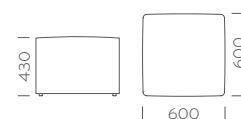

Wow

Design Pedrali R&D

Art. 320 - 321 - 322 - 323 - 324 - 325

Wow è un sistema di pouf dalle forme rotonde, quadrate o rettangolari che donano un tocco ironico e casual agli ambienti collettivi e domestici.

Disponibili in un'ampia scelta di tessuti e colori, presentano un'imbottitura in schiumato poliuretano ignifugo.

Wow is a system of poufs - round, square and rectangular - which give a casual and ironic touch to contract and domestic environments. Available in a wide range of fabrics and colors, the upholstery is made of fire-retardant injected polyurethane foam.

Art. 324