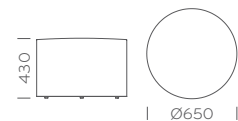

Wow

Design Pedrali R&D

Art. 320 - 321 - 322 - 323 - 324 - 325

Wow è un sistema di pouf dalle forme rotonde, quadrate o rettangolari che donano un tocco ironico e casual agli ambienti collettivi e domestici.

Disponibili in un'ampia scelta di tessuti e colori, presentano un'imbottitura in schiumato poliuretano ignifugo.

Wow is a system of poufs - round, square and rectangular - which give a casual and ironic touch to contract and domestic environments. Available in a wide range of fabrics and colors, the upholstery is made of fire-retardant injected polyurethane foam.

Art. 323