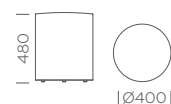

Wow

Design Pedrali R&D

Art. 320 - 321 - 322 - 323 - 324 - 325

Wow è un sistema di pouf dalle forme rotonde, quadrate o rettangolari che donano un tocco ironico e casual agli ambienti collettivi e domestici.

Disponibili in un'ampia scelta di tessuti e colori, presentano un'imbottitura in schiumato poliuretano ignifugo.

Wow is a system of poufs - round, square and rectangular - which give a casual and ironic touch to contract and domestic environments. Available in a wide range of fabrics and colors, the upholstery is made of fire-retardant injected polyurethane foam.

Art. 322