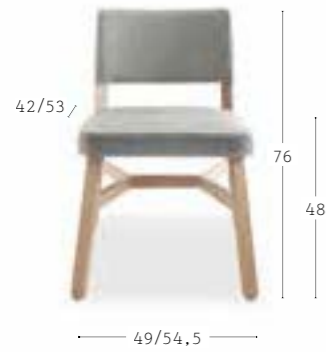

All new are the bench and the pouffe perfectly matching up with the sofa and the lounge chair; even more functional and versatile is the version with partial cushion for resting bags and computers.

CROISSANT 577		
6,5 kg	0,29 m ³	1 pz

CROISSANT 578		
6,0 kg	0,25 m ³	1 pz

CROISSANT 579		
5,0 kg	0,26 m ³	2 pz

CROISSANT 590		
35 kg	0,26 m ³	1pz/2box

CROISSANT 591		
33 kg	0,26 m ³	1pz/2box

CROISSANT 570		
5,5 kg	0,38 m ³	2 pz

CROISSANT 571		
7,1 kg	0,30 m ³	1 pz