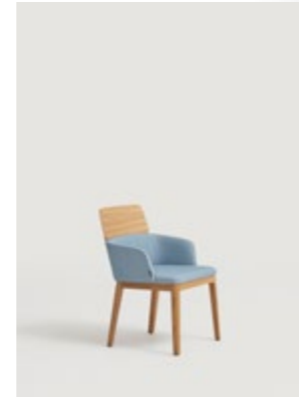

523WM
Semi upholstered armchair with beech wood or oak base and backrest