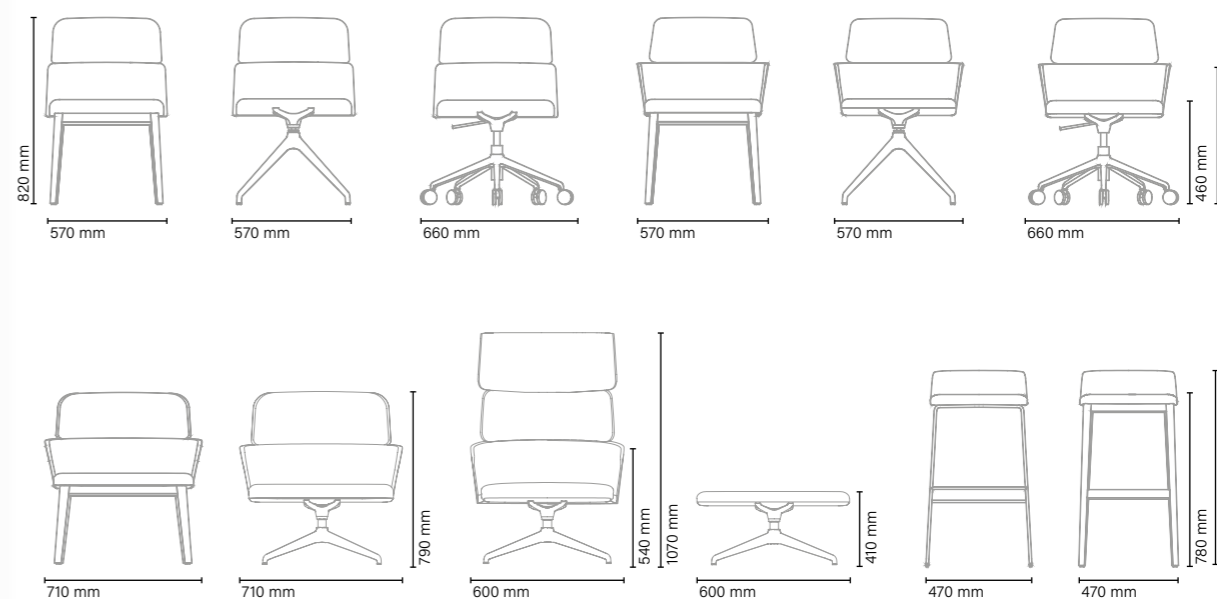

CONCORD collection

Design by Claesson Koivisto Rune

Inspired by the wonderful layers of the earth's atmosphere, those that can sometimes be seen at sunset or from an airplane.

The main feature of the Concord collection is its horizontal division into layers. The legs, support frame, seat, lower backrest/armrest, and upper backrest represent separate visual levels.

The Concord collection comprises a large number of variants based on the basic structure made up of one, two or three horizontal pieces of curved plywood that are combined in different sizes and finishes: upholstered, exposed wood or mixed combinations.

The base is available in different configurations, including beech or oak wood bases or aluminum bases. Perfect for residential use, restaurants, work spaces or common areas.