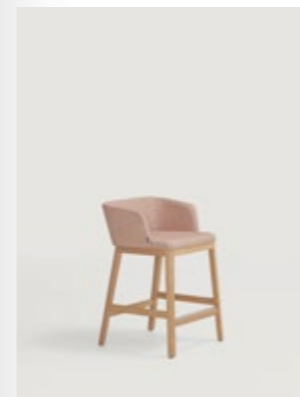

CONCORD collection

Design by Claesson Koivisto Rune

Inspired by the wonderful layers of the earth's atmosphere, those that can sometimes be seen at sunset or from an airplane.

The main feature of the Concord collection is its horizontal division into layers. The legs, support frame, seat, lower backrest/armrest, and upper backrest represent separate visual levels.

The Concord collection comprises a large number of variants based on the basic structure made up of one, two or three horizontal pieces of curved plywood that are combined in different sizes and finishes: upholstered, exposed wood or mixed combinations.

The base is available in different configurations, including beech or oak wood bases or aluminum bases. Perfect for residential use, restaurants, work spaces or common areas.

CONCORD collection

Chair

522UM
Upholstered chair with beech or oak wood base

Stool

529M
Upholstered stool with beech or oak wood base

529M65
Upholstered stool with beech or oak wood base

529V
Upholstered barstool with solid steel structure

529M65
Upholstered barstool with solid steel structure