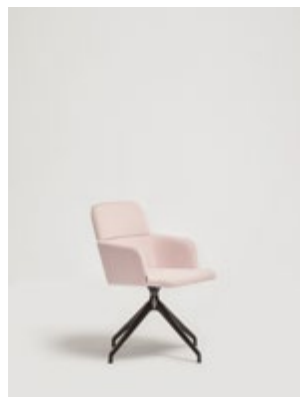

523UD
Upholstered armchair with aluminium base