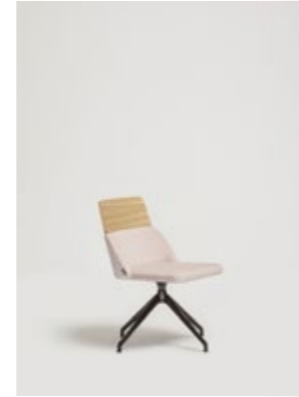

CONCORD collection

Design by Claesson Koivisto Rune

Inspired by the wonderful layers of the earth's atmosphere, those that can sometimes be seen at sunset or from an airplane.

The main feature of the Concord collection is its horizontal division into layers. The legs, support frame, seat, lower backrest/armrest, and upper backrest represent separate visual levels.

The Concord collection comprises a large number of variants based on the basic structure made up of one, two or three horizontal pieces of curved plywood that are combined in different sizes and finishes: upholstered, exposed wood or mixed combinations.

The base is available in different configurations, including beech or oak wood bases or aluminum bases. Perfect for residential use, restaurants, work spaces or common areas.

CONCORD collection

Chair

522UM
Upholstered chair with beech or oak wood base

522WM
Semi upholstered chair with beech wood or oak base and backrest

522UD
Upholstered chair with aluminium base

522WD
Upholstered chair with beech wood or oak backrest and aluminium base

522UDR
Upholstered chair with aluminium base fitted with castor wheels