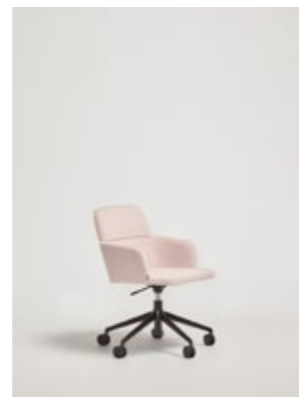

523UDR
Upholstered armchair with aluminium base fitted with castor wheels