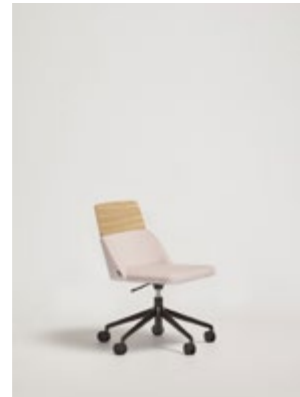

CONCORD collection

Design by Claesson Koivisto Rune

Inspired by the wonderful layers of the earth's atmosphere, those that can sometimes be seen at sunset or from an airplane.

The main feature of the Concord collection is its horizontal division into layers. The legs, support frame, seat, lower backrest/armrest, and upper backrest represent separate visual levels.

The base is available in different configurations, including beech or oak wood bases or aluminum bases. Perfect for residential use, restaurants, work spaces or common areas.

CONCORD collection

Chair

522UM
Upholstered chair with beech or oak wood base

522WM
Semi upholstered chair with beech wood or oak base and backrest

522UD
Upholstered chair with aluminium base

522WD
Upholstered chair with beech wood or oak backrest and aluminium base

522UDR
Upholstered chair with aluminium base fitted with castor wheels