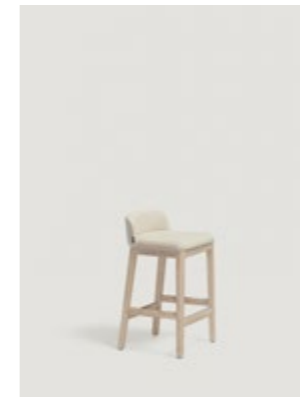

529M65
Upholstered stool with beech or oak wood base