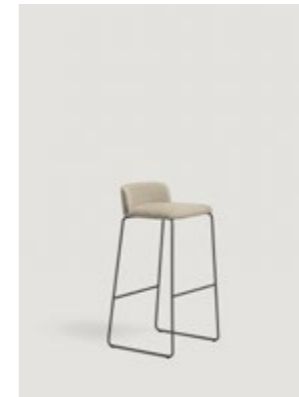

529V
Upholstered barstool with solid steel structure