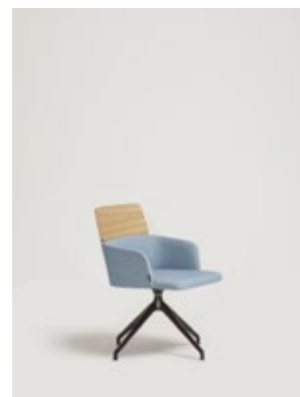

523WD
Upholstered armchair with beech wood or oak backrest and aluminium base