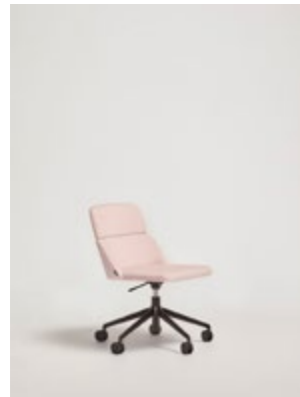

CONCORD collection

Design by Claesson Koivisto Rune

Inspired by the wonderful layers of the earth's atmosphere, those that can sometimes be seen at sunset or from an airplane.

The main feature of the Concord collection is its horizontal division into layers. The legs, support frame, seat, lower backrest/armrest, and upper backrest represent separate visual levels.

The Concord collection comprises a large number of variants based on the basic structure made up of one, two or three horizontal pieces of curved plywood that are combined in different sizes and finishes: upholstered, exposed wood or mixed combinations.

The base is available in different configurations, including beech or oak wood bases or aluminum bases. Perfect for residential use, restaurants, work spaces or common areas.

CONCORD collection

Chair

522UM
Upholstered chair with beech or oak wood base

522WM
Semi upholstered chair with beech wood or oak base and backrest

522UD
Upholstered chair with aluminium base

522WD
Upholstered chair with beech wood or oak backrest and aluminium base

522UDR
Upholstered chair with aluminium base fitted with castor wheels