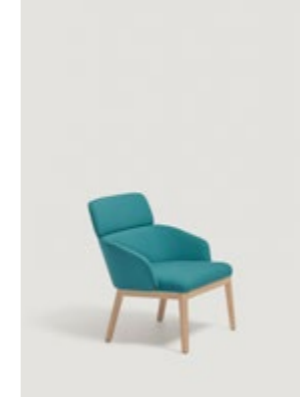

CONCORD collection

Design by Claesson Koivisto Rune

Inspired by the wonderful layers of the earth's atmosphere, those that can sometimes be seen at sunset or from an airplane.

The main feature of the Concord collection is its horizontal division into layers. The legs, support frame, seat, lower backrest/armrest, and upper backrest represent separate visual levels.

The base is available in different configurations, including beech or oak wood bases or aluminum bases. Perfect for residential use, restaurants, work spaces or common areas.

CONCORD collection

Chair

522UM
Upholstered chair with beech or oak wood base

523UD
Upholstered armchair with aluminium base

523WD
Upholstered armchair with beech wood or oak backrest and aluminium base

523UDR
Upholstered armchair with aluminium base fitted with castor wheels

523WDR
Semi upholstered armchair with aluminium base fitted with castor wheels

Lounge

525DB
Upholstered lounge chair with aluminium base

525UM
Upholstered lounge chair with beech or oak wood base

527DB
Upholstered lounge chair relax with aluminium base

528DB
Upholstered restfoot relax with aluminium base