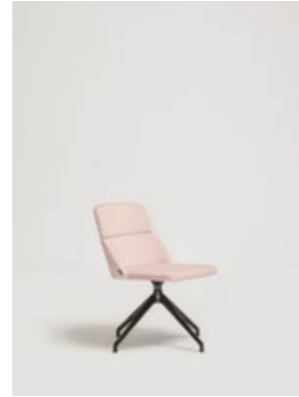

CONCORD collection

Design by Claesson Koivisto Rune

Inspired by the wonderful layers of the earth's atmosphere, those that can sometimes be seen at sunset or from an airplane.

The main feature of the Concord collection is its horizontal division into layers. The legs, support frame, seat, lower backrest/armrest, and upper backrest represent separate visual levels.

The base is available in different configurations, including beech or oak wood bases or aluminum bases. Perfect for residential use, restaurants, work spaces or common areas.

CONCORD collection

Chair

522UM
Upholstered chair with beech or oak wood base

522WM
Semi upholstered chair with beech wood or oak base and backrest

522UD
Upholstered chair with aluminium base

522WD
Upholstered chair with beech wood or oak backrest and aluminium base

522UDR
Upholstered chair with aluminium base fitted with castor wheels