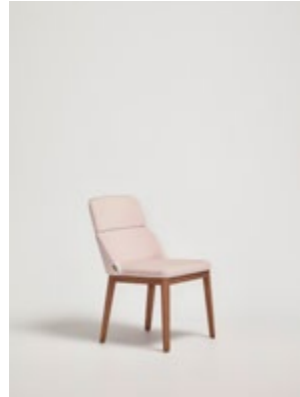

CONCORD collection

Design by Claesson Koivisto Rune

Inspired by the wonderful layers of the earth's atmosphere, those that can sometimes be seen at sunset or from an airplane.

The main feature of the Concord collection is its horizontal division into layers. The legs, support frame, seat, lower backrest/armrest, and upper backrest represent separate visual levels.

The Concord collection comprises a large number of variants based on the basic structure made up of one, two or three horizontal pieces of curved plywood that are combined in different sizes and finishes: upholstered, exposed wood or mixed combinations.

The base is available in different configurations, including beech or oak wood bases or aluminum bases. Perfect for residential use, restaurants, work spaces or common areas.

CONCORD collection

Chair

522UM
Upholstered chair with beech or oak wood base

522WM
Semi upholstered chair with beech wood or oak base and backrest

522UD
Upholstered chair with aluminium base

522WD
Upholstered chair with beech wood or oak backrest and aluminium base

522UDR
Upholstered chair with aluminium base fitted with castor wheels