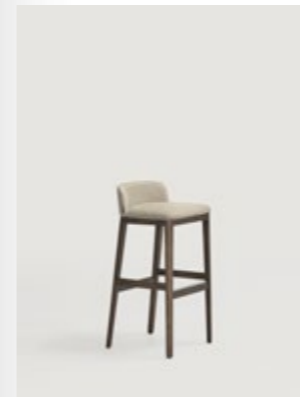

Stool

529M
Upholstered stool with beech or oak wood base