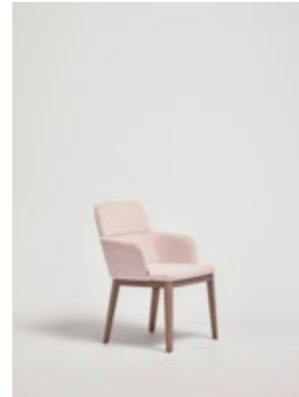

523UM
Upholstered armchair with beech or oak wood base