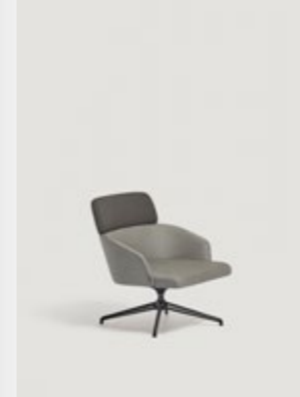

CONCORD collection

Design by Claesson Koivisto Rune

Inspired by the wonderful layers of the earth's atmosphere, those that can sometimes be seen at sunset or from an airplane.

The main feature of the Concord collection is its horizontal division into layers. The legs, support frame, seat, lower backrest/armrest, and upper backrest represent separate visual levels.

The base is available in different configurations, including beech or oak wood bases or aluminum bases. Perfect for residential use, restaurants, work spaces or common areas.

CONCORD collection

Chair

522UM
Upholstered chair with beech or oak wood base

523UD
Upholstered armchair with aluminium base

523WD
Upholstered armchair with beech wood or oak backrest and aluminium base

523UDR
Upholstered armchair with aluminium base fitted with castor wheels

523WDR
Semi upholstered armchair with aluminium base fitted with castor wheels

Lounge

525DB
Upholstered lounge chair with aluminium base

525UM
Upholstered lounge chair with beech or oak wood base

527DB
Upholstered lounge chair relax with aluminium base

528DB
Upholstered restfoot relax with aluminium base