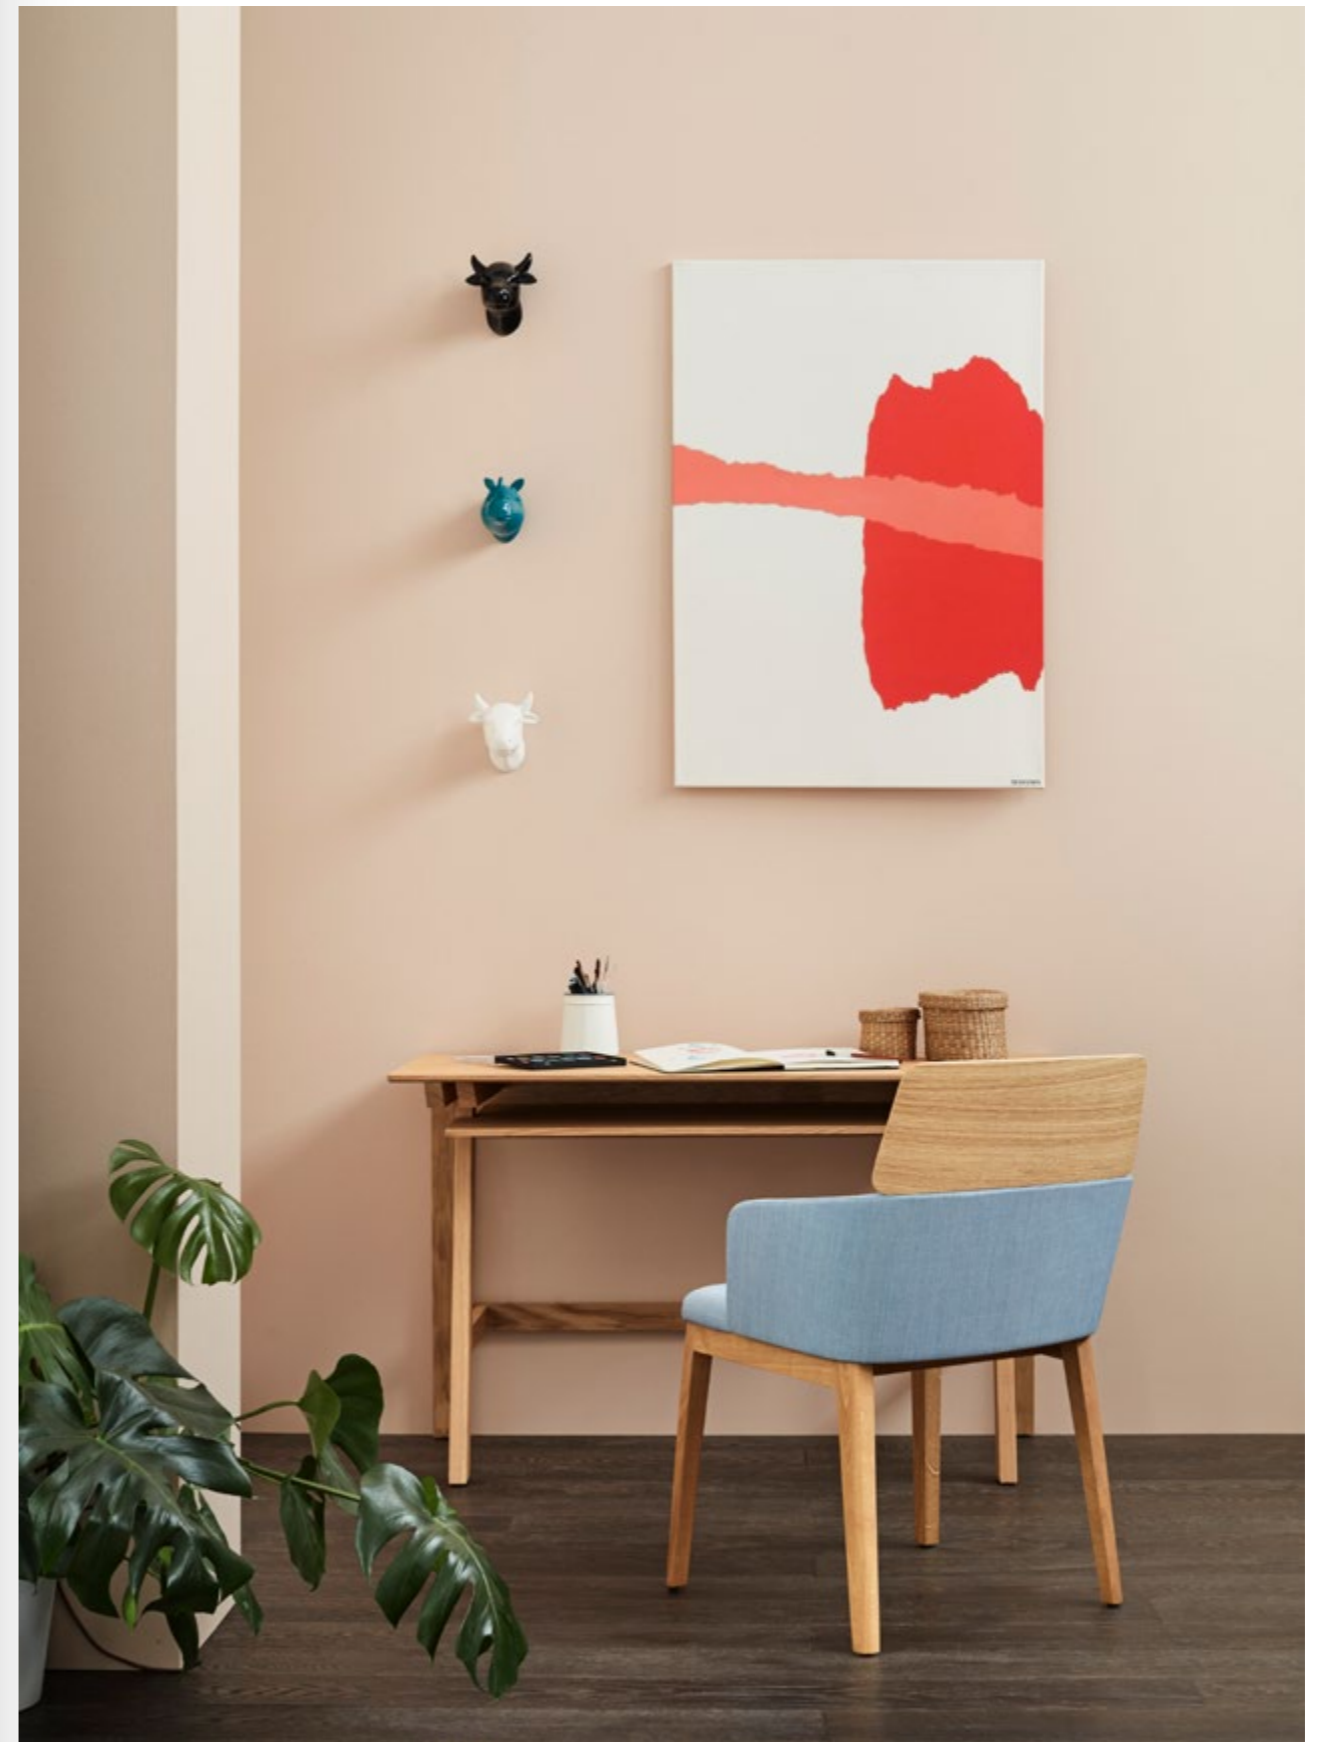

CONCORD collection

Design by Claesson Koivisto Rune

Inspired by the wonderful layers of the earth's atmosphere, those that can sometimes be seen at sunset or from an airplane.

The main feature of the Concord collection is its horizontal division into layers. The legs, support frame, seat, lower backrest/armrest, and upper backrest represent separate visual levels.

The Concord collection comprises a large number of variants based on the basic structure made up of one, two or three horizontal pieces of curved plywood that are combined in different sizes and finishes: upholstered, exposed wood or mixed combinations.

The base is available in different configurations, including beech or oak wood bases or aluminum bases. Perfect for residential use, restaurants, work spaces or common areas.

CONCORD collection

Chair

522UM
Upholstered chair with beech or oak wood base